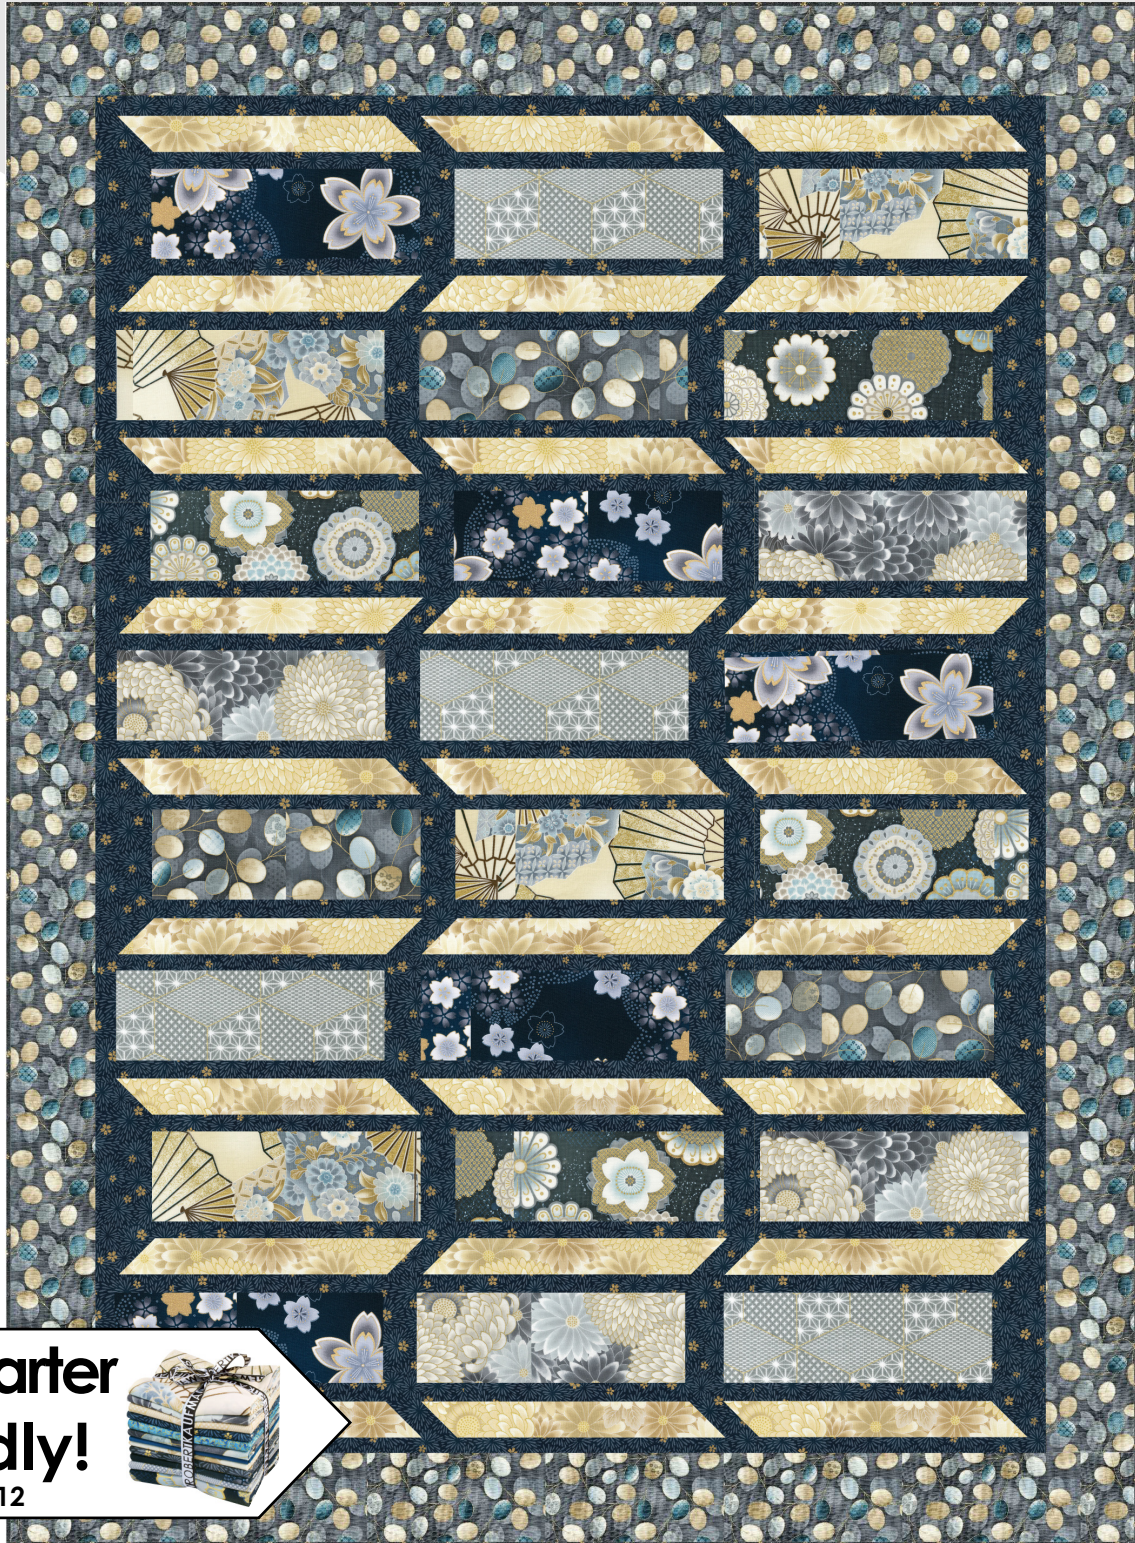

# Slideways

designed by Mountainpeek Creations  
Atmosphere Colorstory

featuring

# Satsuki

**Fat Quarter  
Friendly!**

FQ-741-12

\*This quilt is a digital rendering. Actual fabric placement will vary.

63-1/2" x 86-1/2"

**ROBERTKAUFMAN**  
F A B R I C S  
[www.robertkaufman.com](http://www.robertkaufman.com)

# Satsuki

**Fat Quarter  
Friendly!**

FQ-739-12

\*This quilt is a digital rendering. Actual fabric placement will vary.

63-1/2" x 86-1/2"

**ROBERTKAUFMAN**  
F A B R I C S  
www.robertkaufman.com

Pattern can be purchased directly from  
Mountainpeek, [mountainpeekcreations.com](http://mountainpeekcreations.com)

# Satsuki

**Fat Quarter  
Friendly!**

FQ-740-12

\*This quilt is a digital rendering. Actual fabric placement will vary.

63-1/2" x 86-1/2"