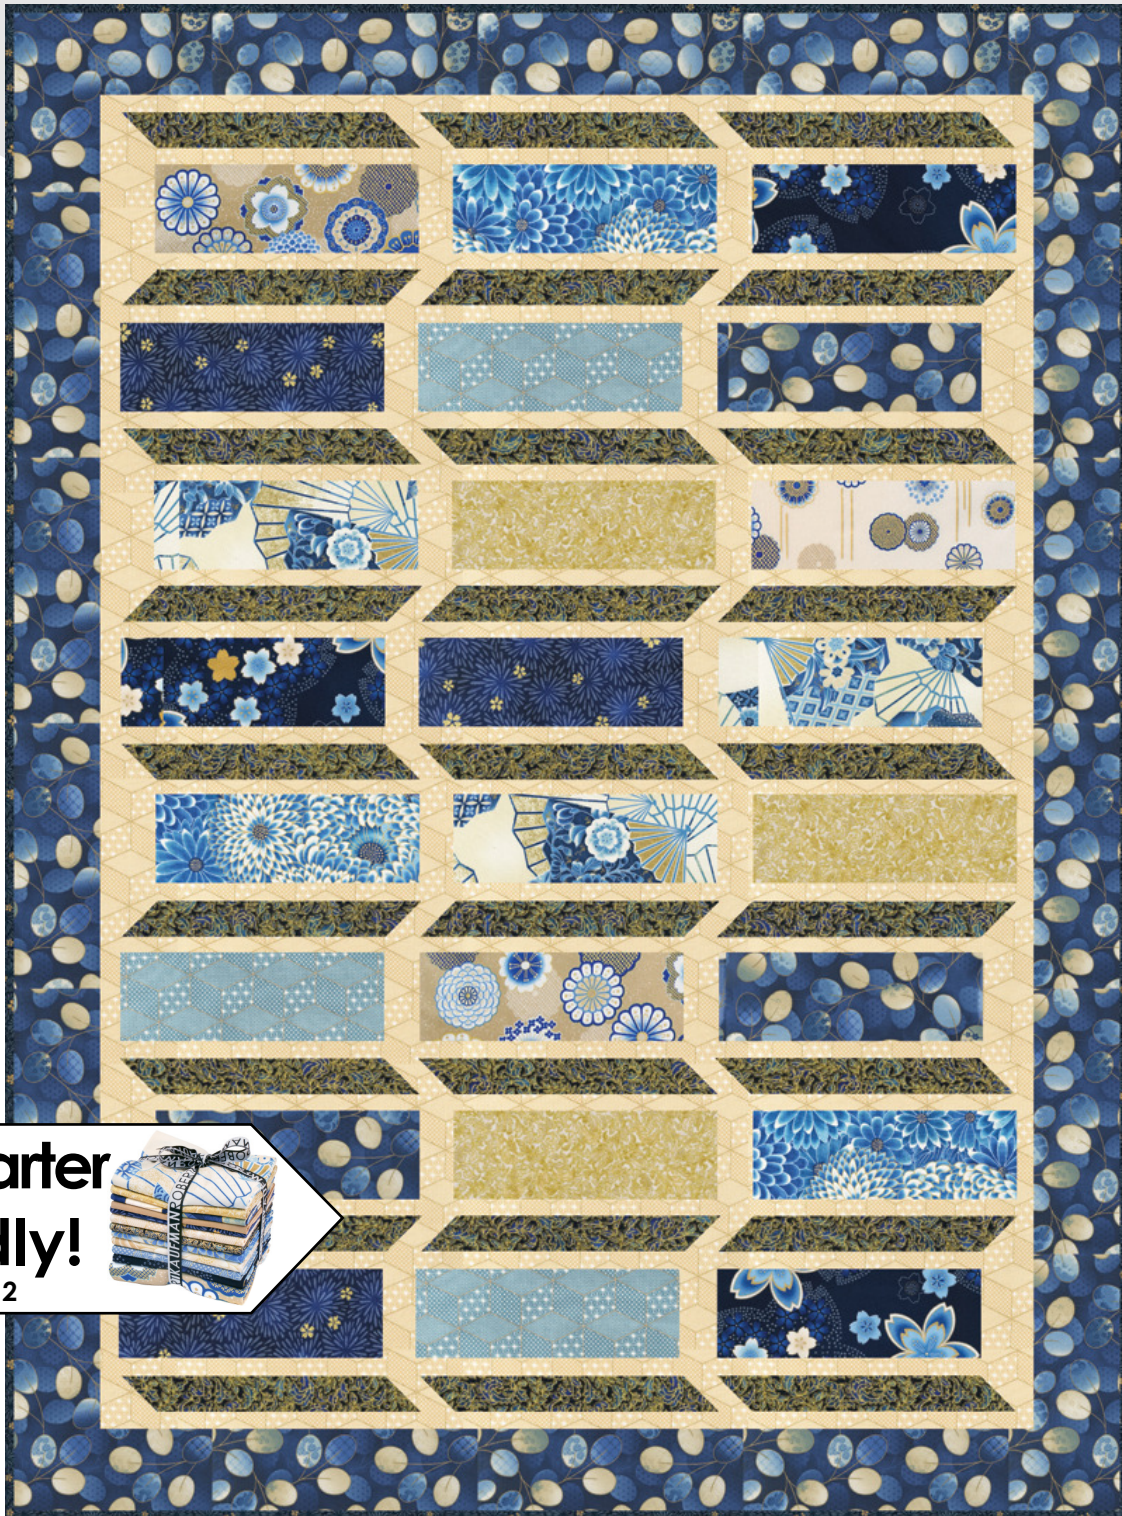

# Satsuki

**Fat Quarter  
Friendly!**

FQ-741-12

\*This quilt is a digital rendering. Actual fabric placement will vary.

63-1/2" x 86-1/2"

**ROBERTKAUFMAN**  
F A B R I C S  
[www.robertkaufman.com](http://www.robertkaufman.com)

# Satsuki

**Fat Quarter  
Friendly!**

FQ-739-12

\*This quilt is a digital rendering. Actual fabric placement will vary.

63-1/2" x 86-1/2"

**ROBERTKAUFMAN**  
F A B R I C S  
www.robertkaufman.com

Pattern can be purchased directly from  
Mountainpeek, [mountainpeekcreations.com](http://mountainpeekcreations.com)

# Slideways

designed by Mountainpeek Creations  
Indigo Colorstory

featuring

# Satsuki

**Fat Quarter  
Friendly!**

FQ-740-12

\*This quilt is a digital rendering. Actual fabric placement will vary.

63-1/2" x 86-1/2"