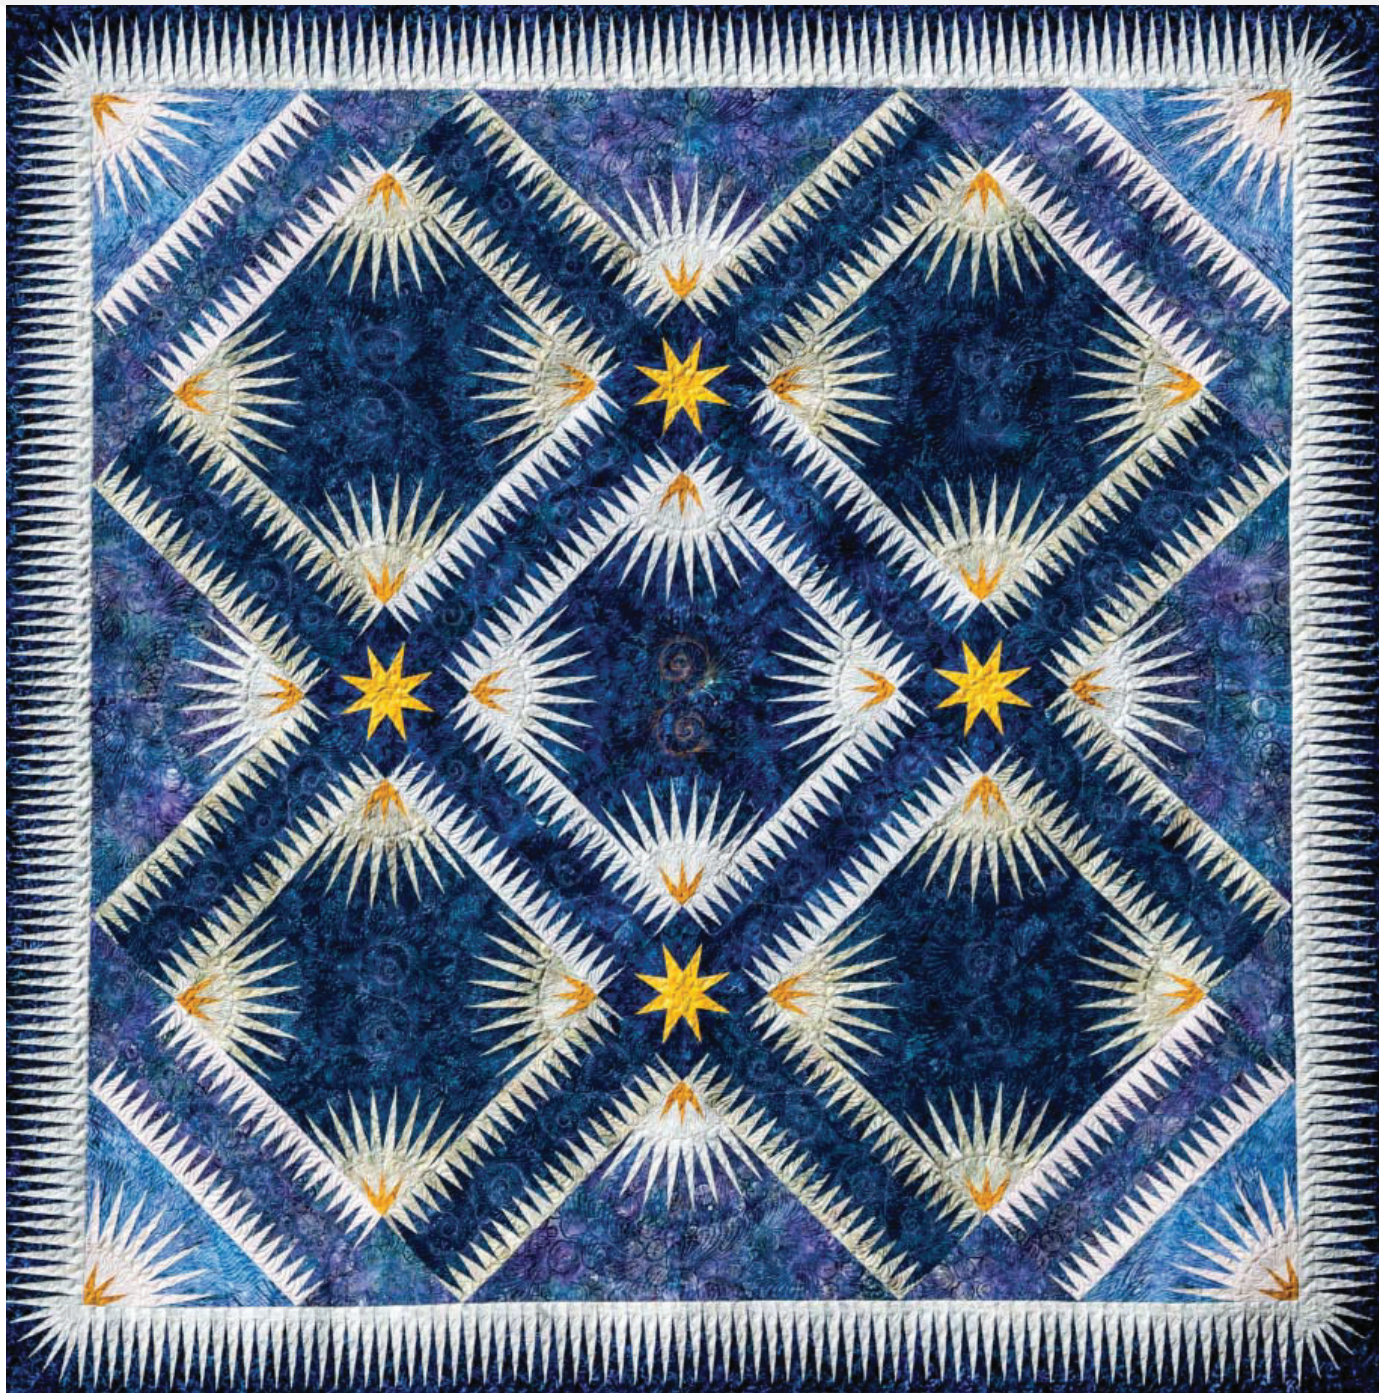

Into The Northwoods (Formerly Glacier Pines)

designed by Judy Niemeyer Quilting

featuring
**ARTISAN
BATIKS** by **Lynn
STUDIOS**
Northwoods

92" x 92"

ROBERTKAUFMAN
F A B R I C S
www.robertkaufman.com

Pattern is available for purchase
at www.quiltworx.com