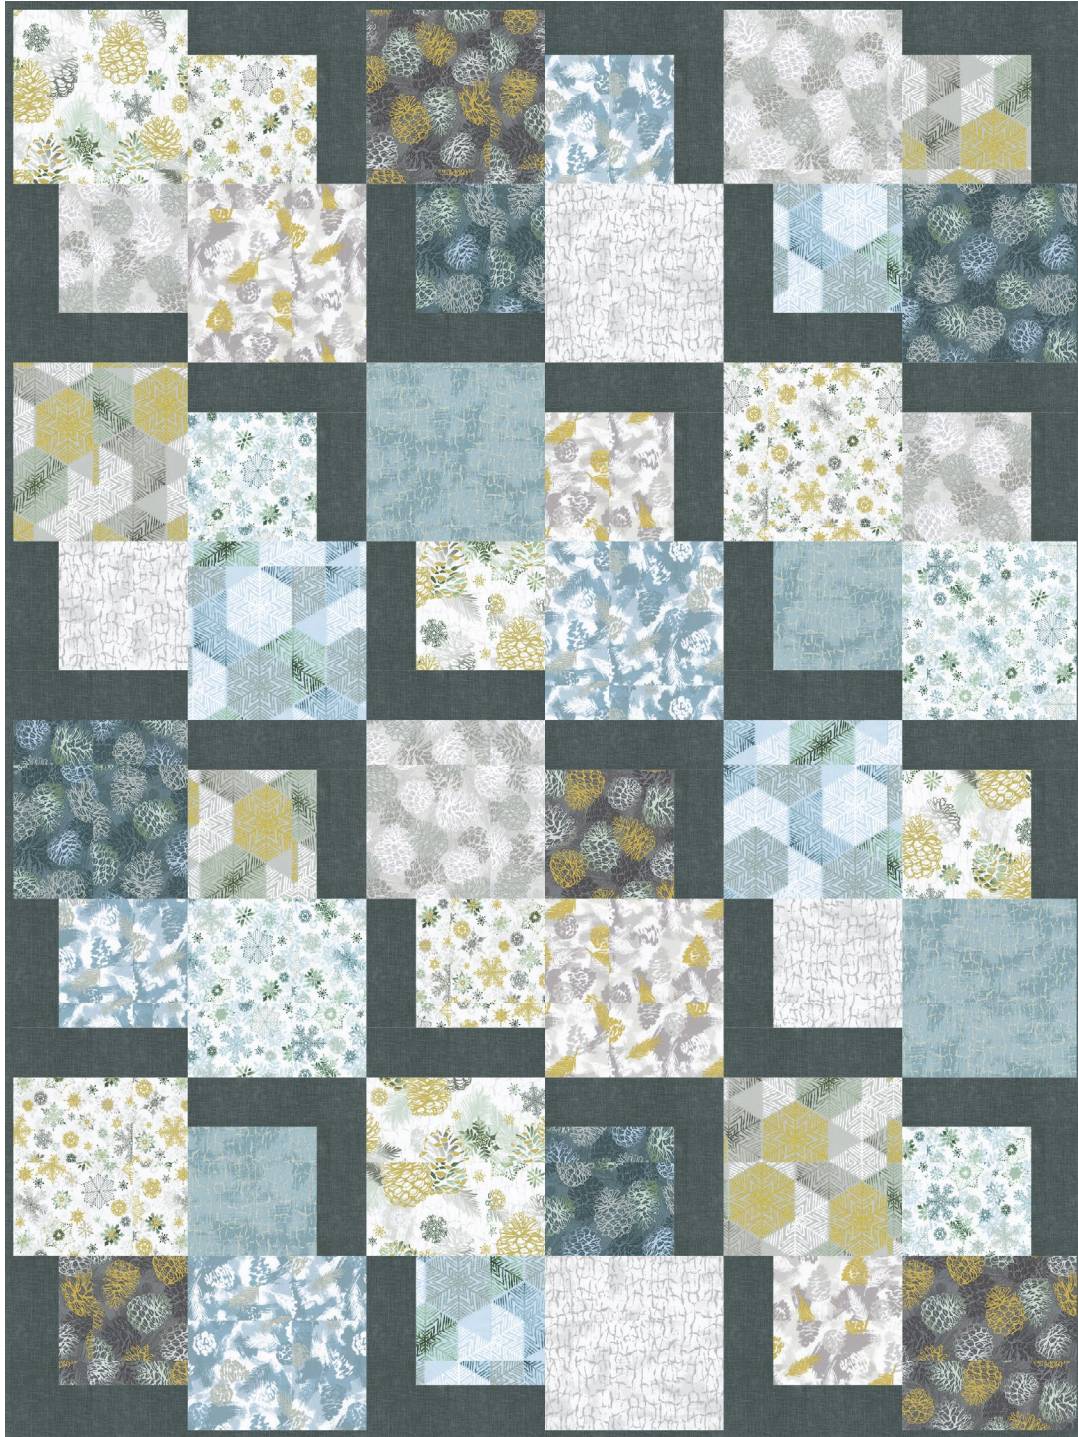

Pattern available for purchase
from villarosadesigns.com

Project Name: **San Julian**
Dimensions: **54" x 72"**
Designed by Villa Rosa Designs

PRO15526