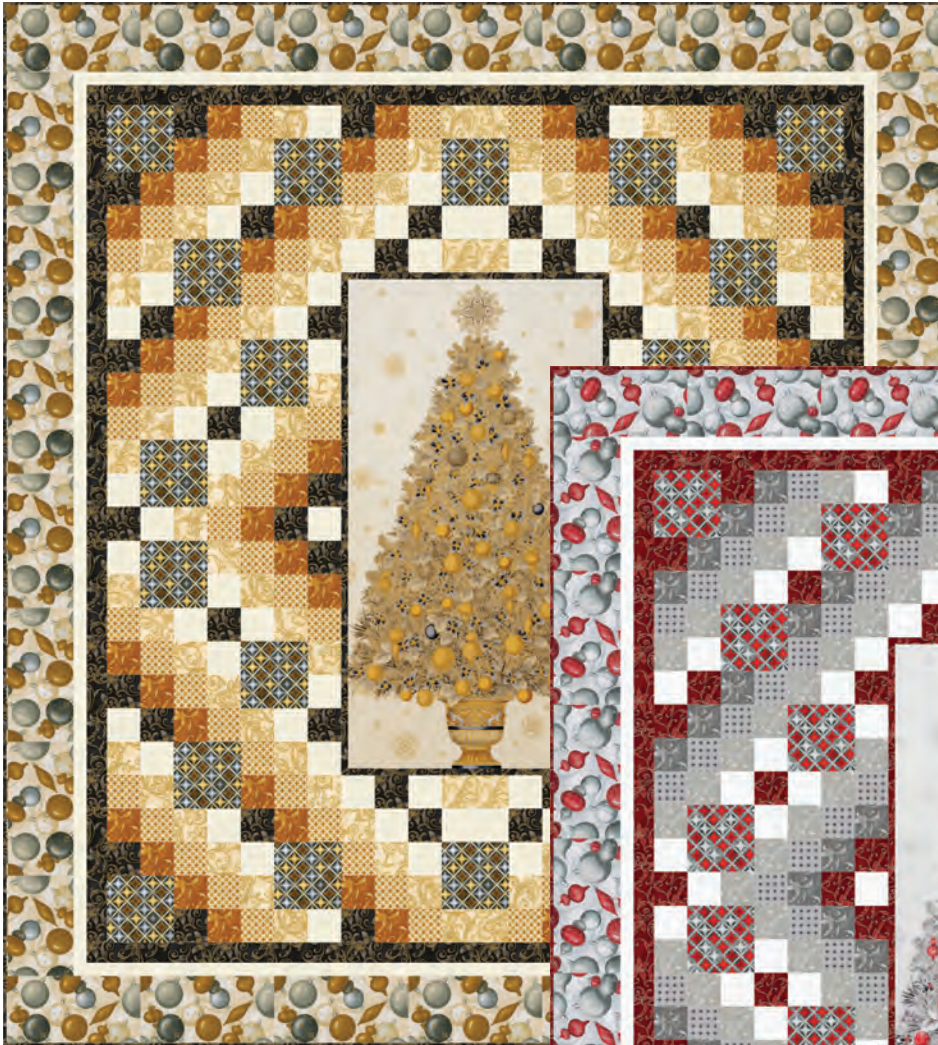

Pattern available for purchase  
from [www.pinetreecountryquilts.com](http://www.pinetreecountryquilts.com)

**Quilt Name:** Winter Elegance

**Dimensions:** 70" x 77 1/2"

Designed by Pine Tree Country Quilts  
*Holiday Colorstory*

Pattern available for purchase  
from [www.pinetreecountryquilts.com](http://www.pinetreecountryquilts.com)

**Quilt Name:** Winter Elegance

**Dimensions:** 70" x 77 1/2"

Designed by Pine Tree Country Quilts

Vintage  
Colorstory

Winter  
Colorstory