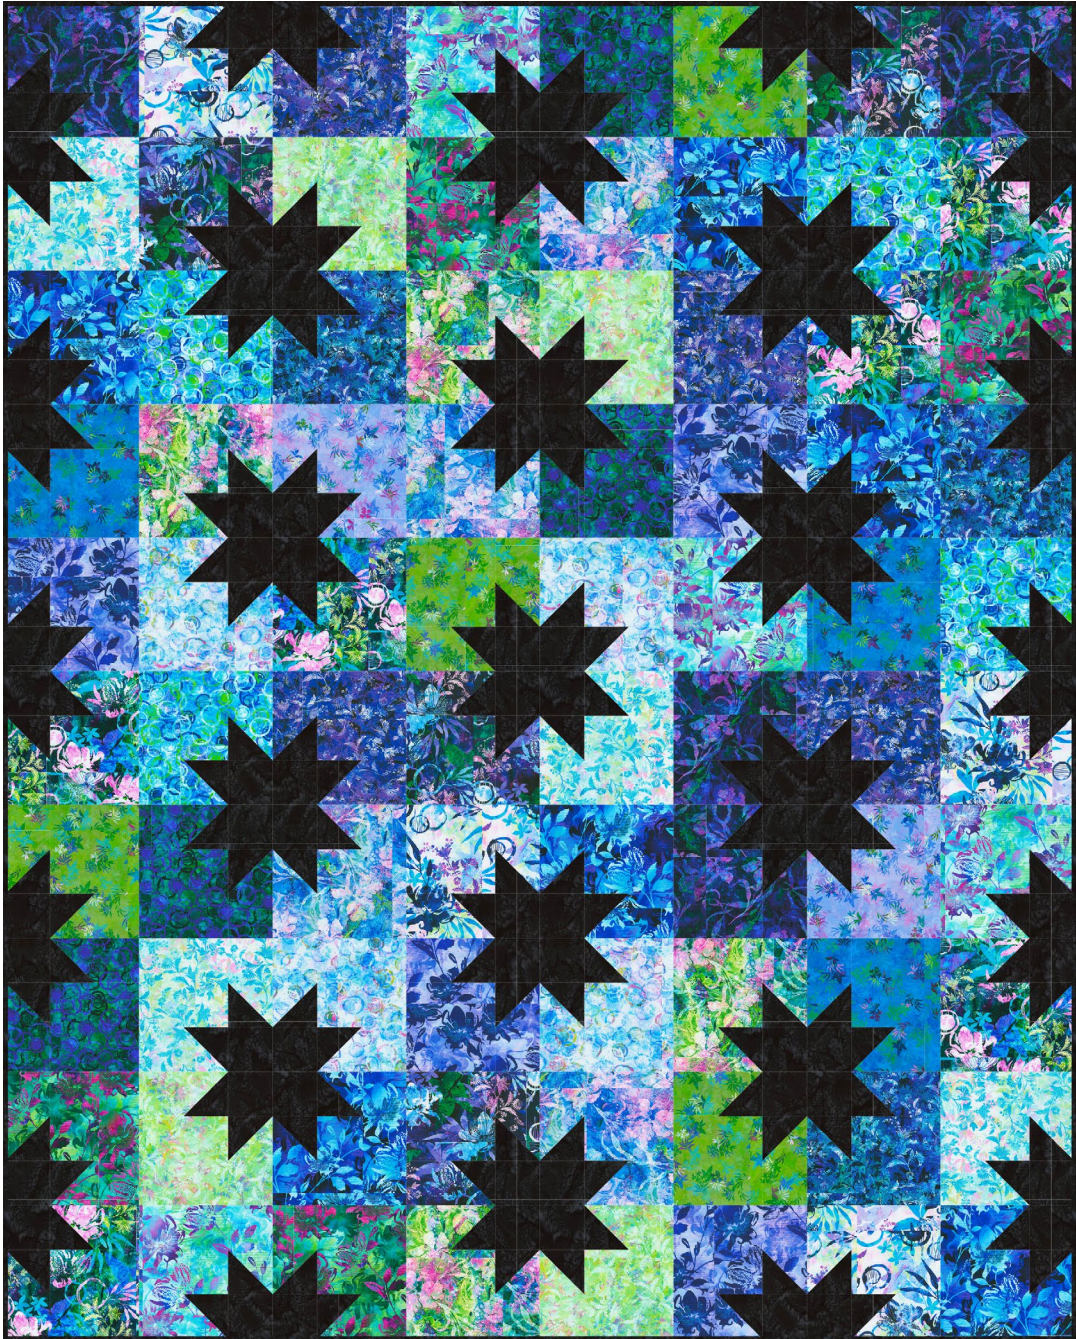

Pattern available for purchase
from quiltyloveshop.com

Project Name: **Star Pop II**
Dimensions: **60" x 75"**
Designed by Quilty Love

Precut Friendly

The Star Pop II quilt can be made with 2 Ten Squares - just add stars and binding!