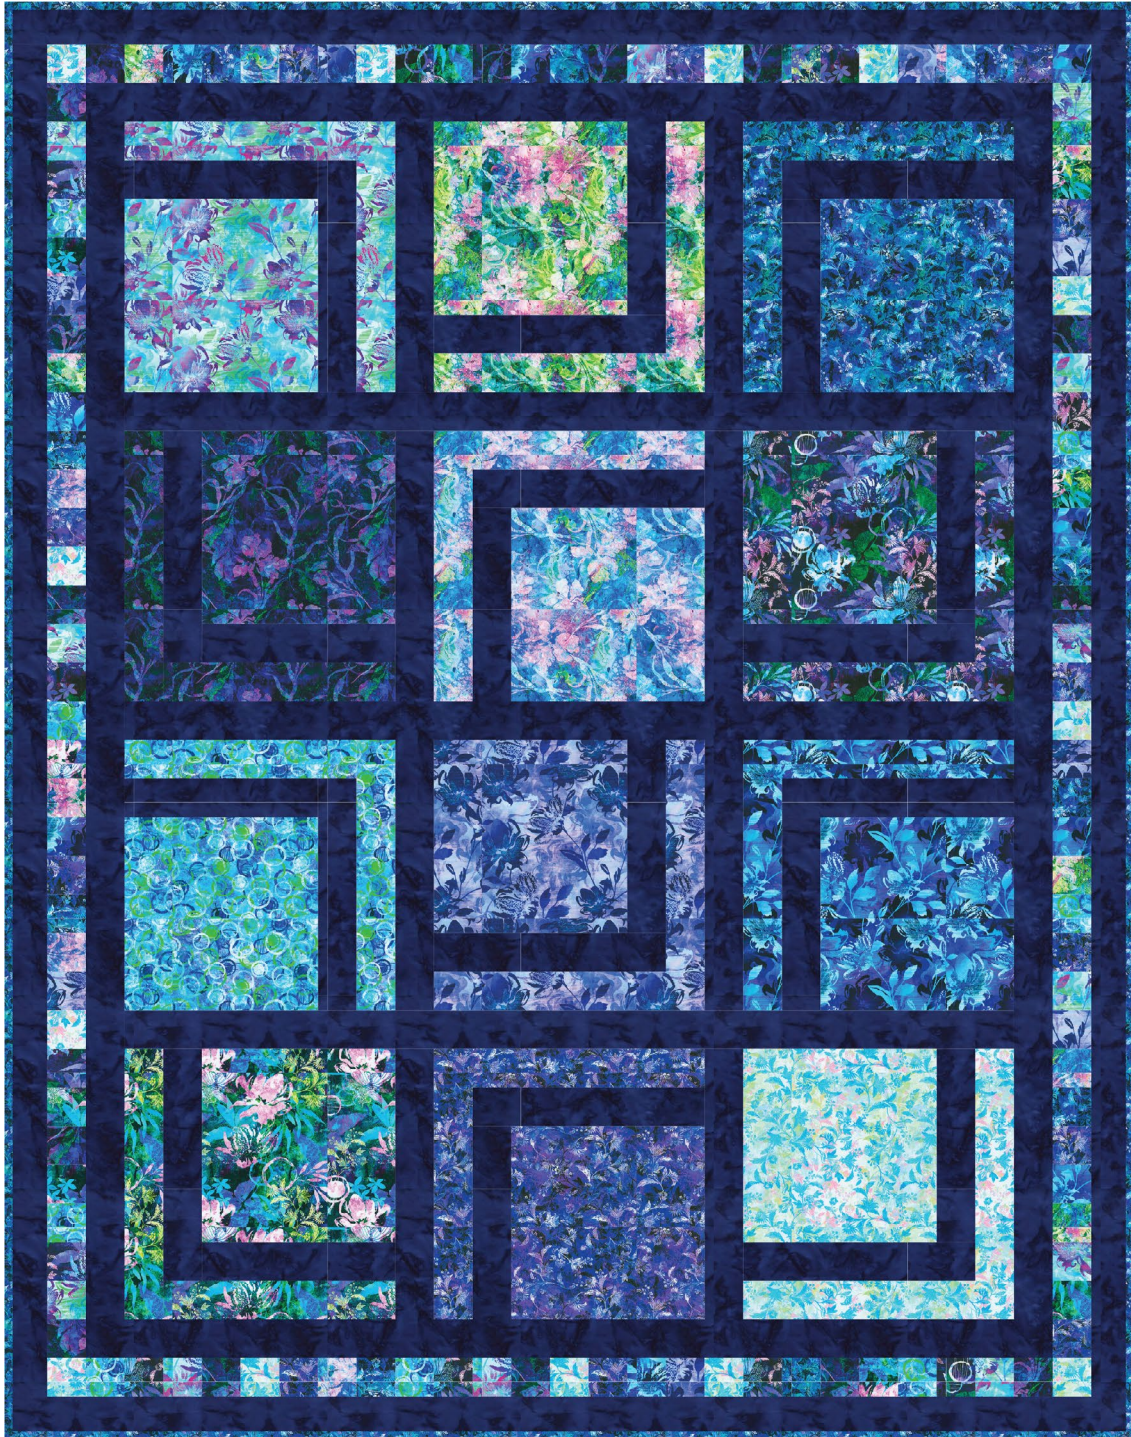

Pattern available for purchase  
from [quiltingrenditions.com](http://quiltingrenditions.com)

Project Name: **Double Time**  
Dimensions: **58 1/2" x 74 1/2"**  
Designed by Quilting Renditions

PRO15259