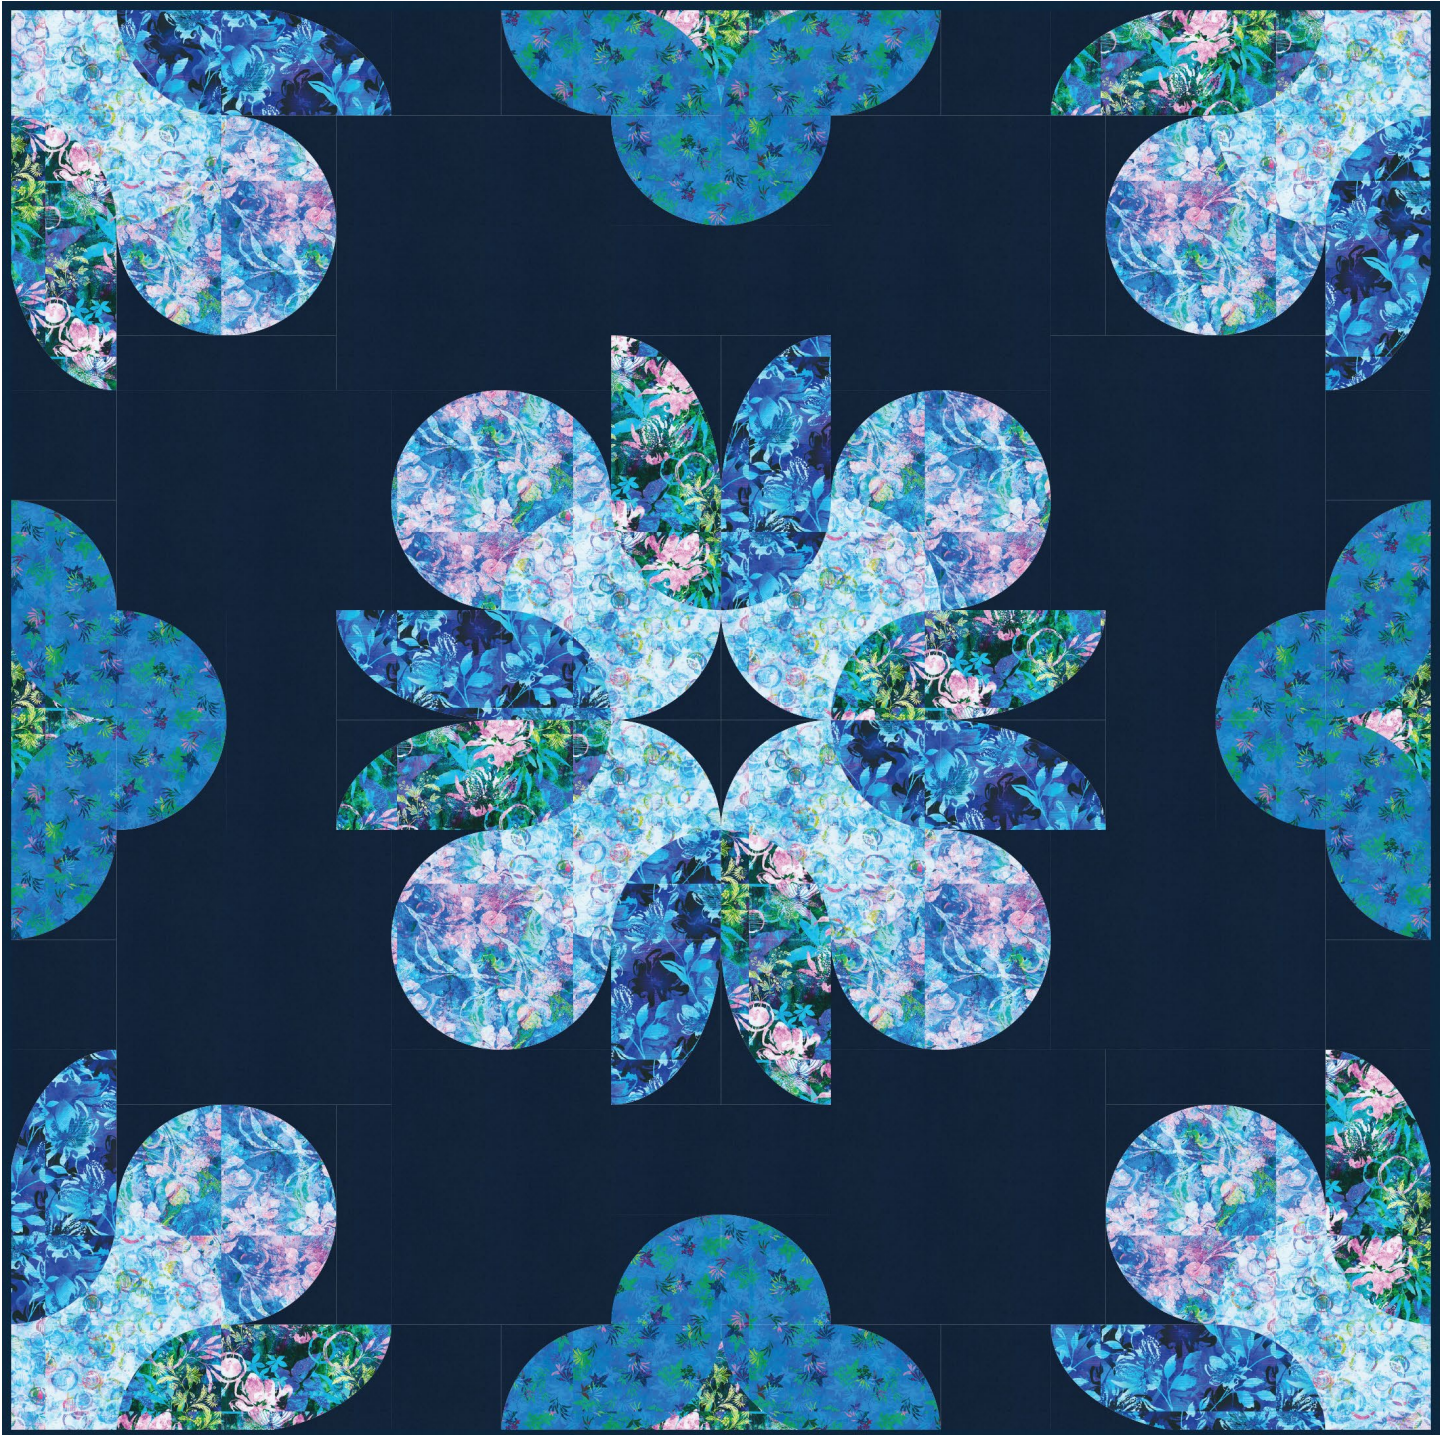

Pattern available for purchase  
from [wholecirclestudio.com](http://wholecirclestudio.com)

Project Name: **Big Island Blooms**  
Dimensions: **65 1/2" x 65 1/2"**  
Designed by Whole Circle Studio

PRO15258