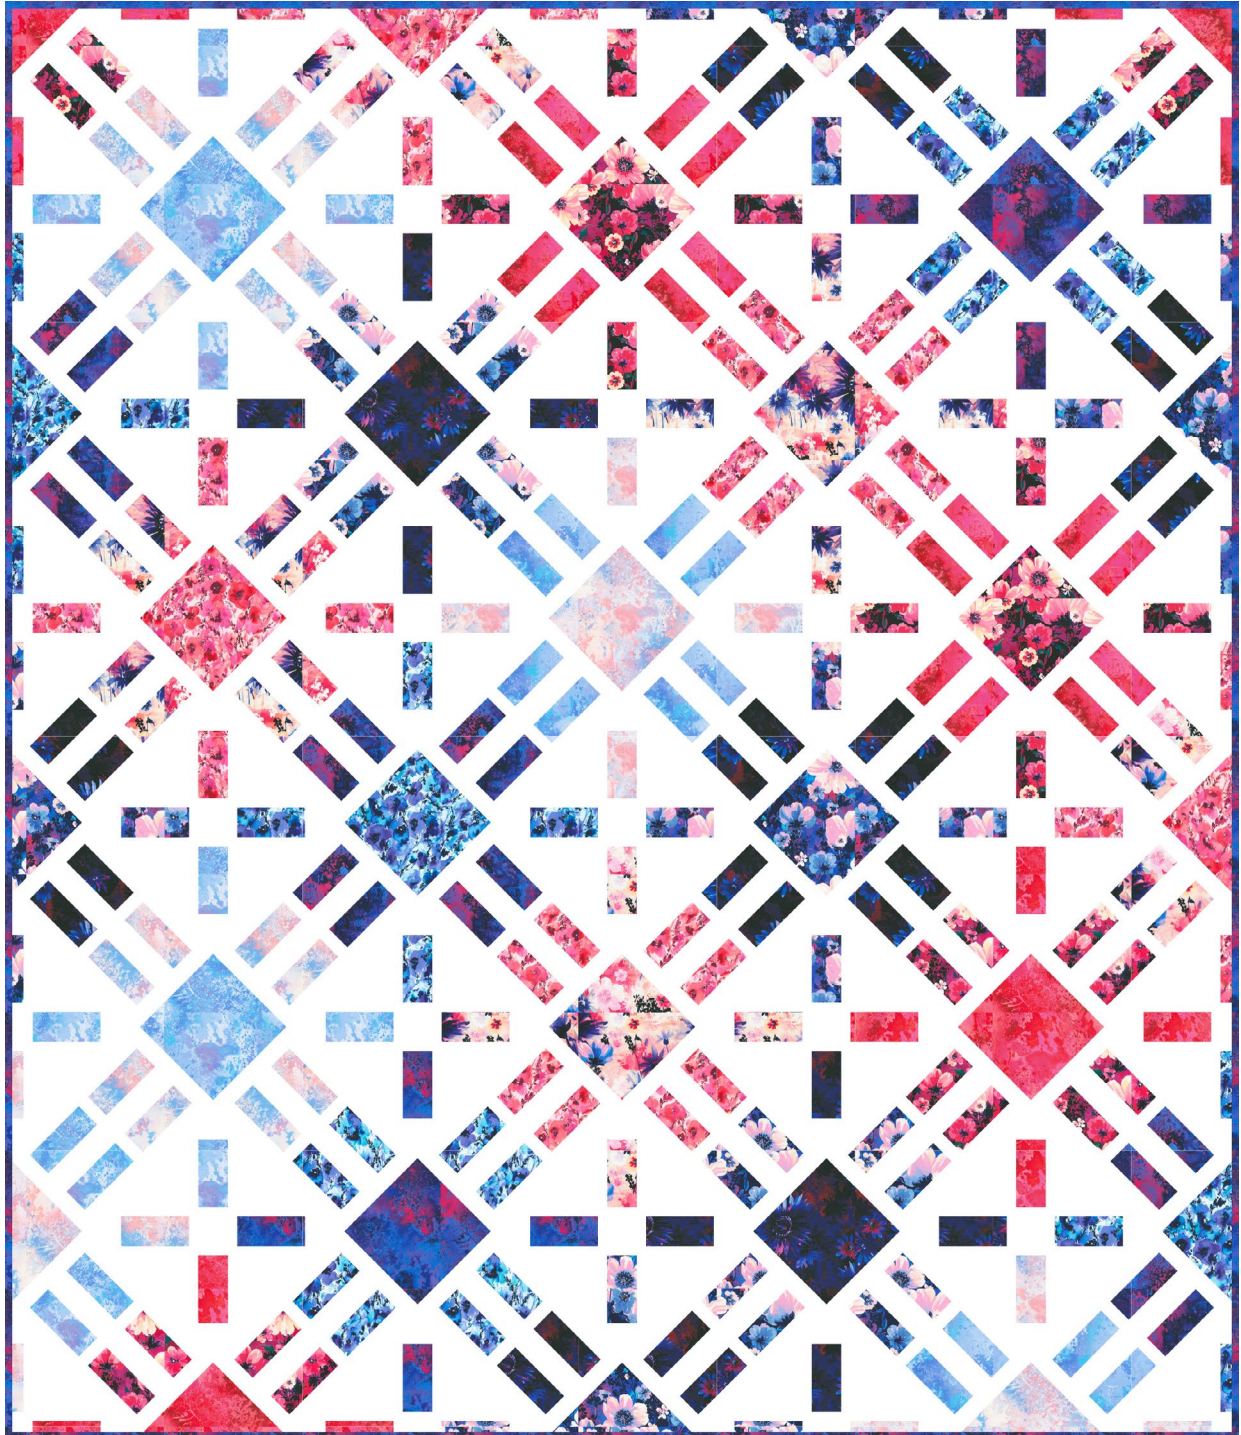

Pattern available for purchase
from thencamejune.com

Project Name: **Sun Flare**
Dimensions: **71" x 84"**
Designed by Then Came June

PRO14235