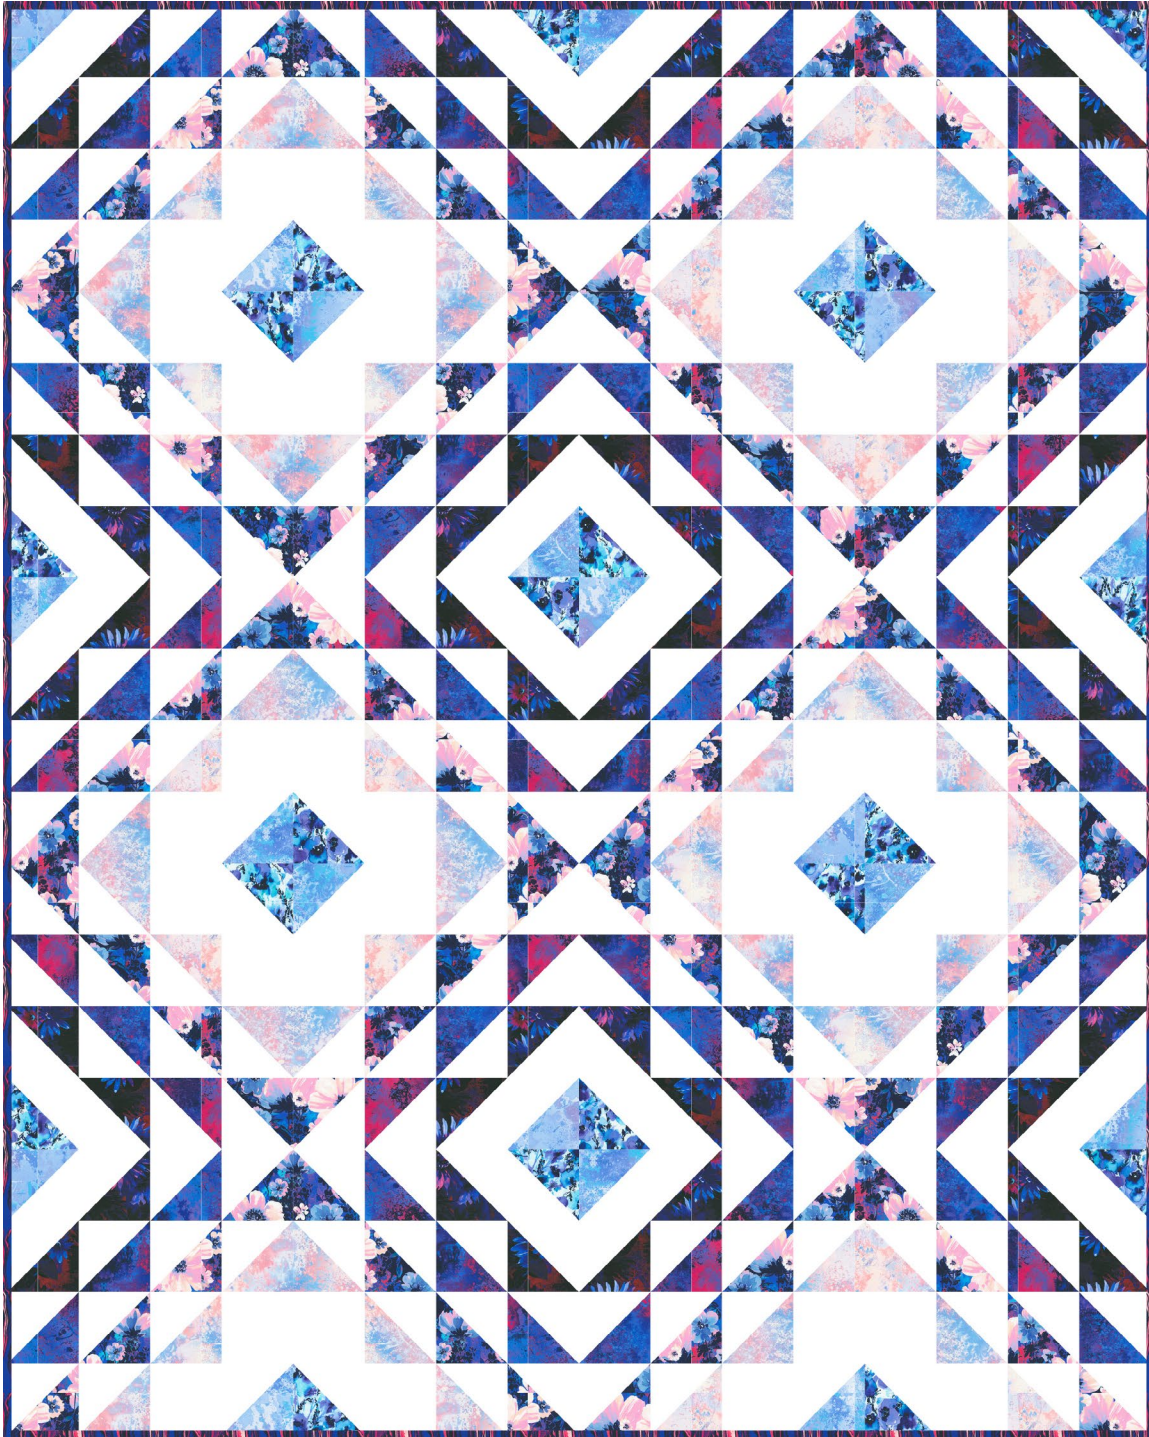

Pattern available for purchase  
from [thencamejune.com](http://thencamejune.com)

Project Name: **Diamond Ripples**  
Dimensions: **56" x 70"**  
Designed by Then Came June

PRO14231