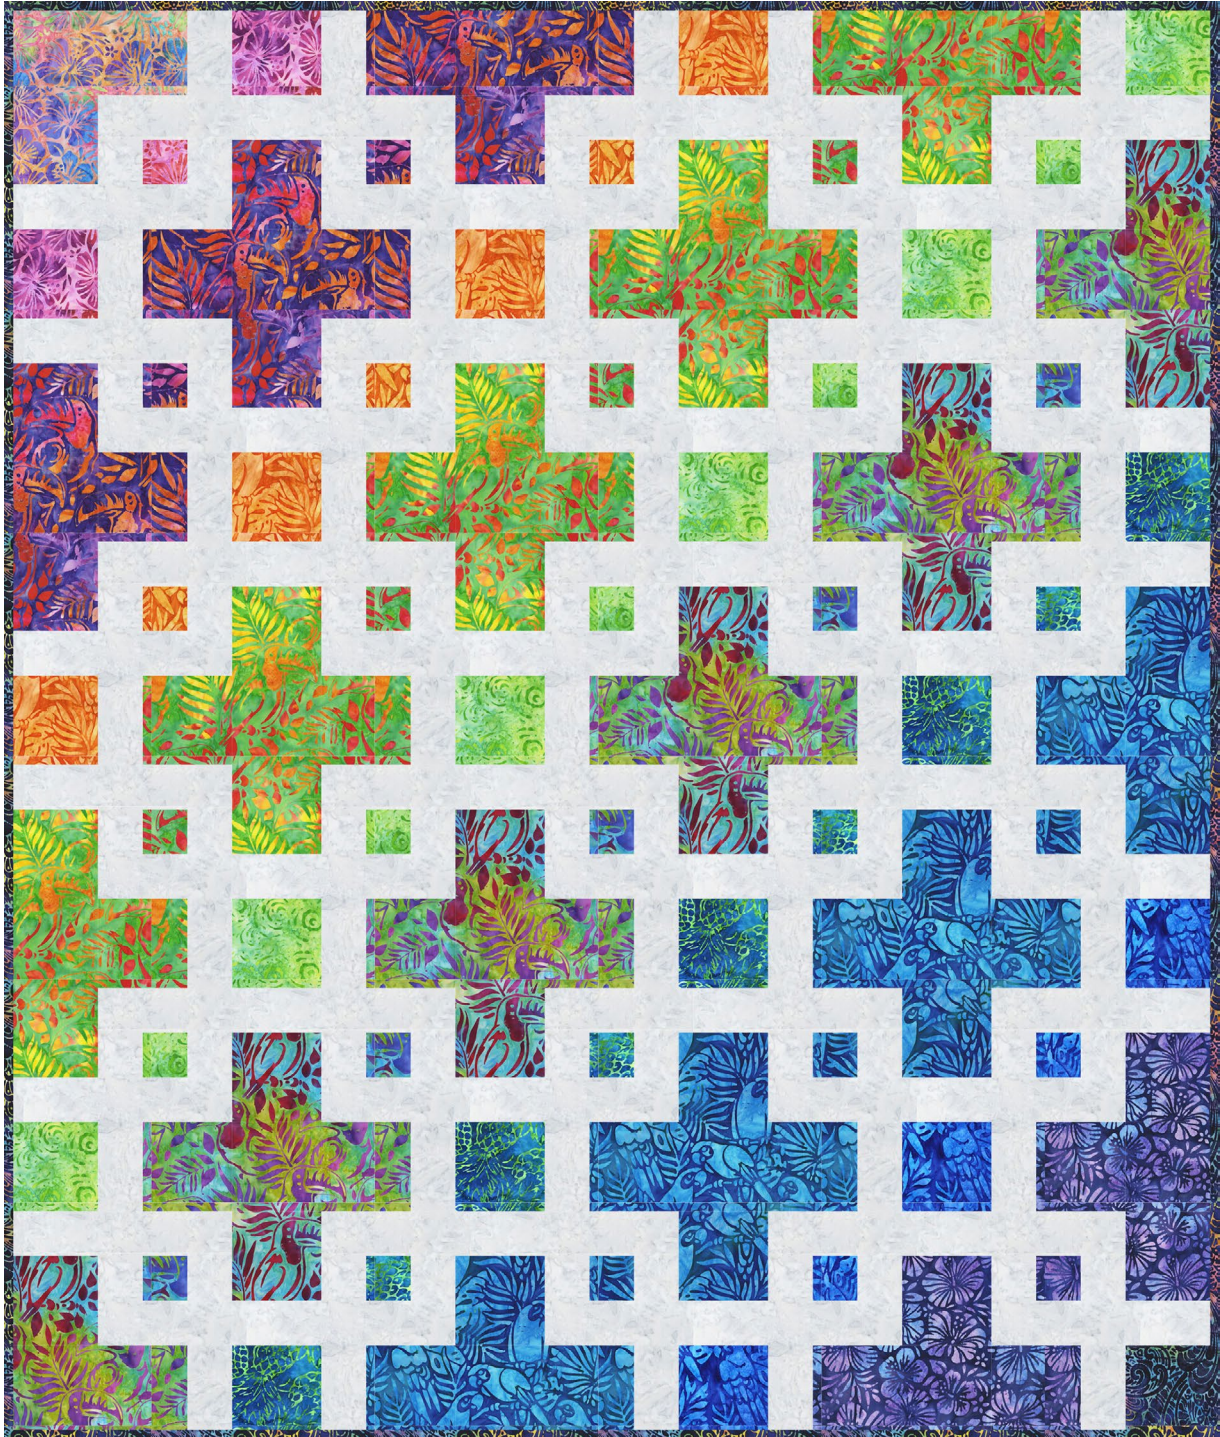

Welcome To Paradise

by **Lynn**

DESIGNER
PATTERN

Pattern available for purchase from
shop.kitchentablequilting.com

Project Name: **The Violet Quilt**
Dimensions: **54" x 64"**
Designed by Kitchen Table Quilting

PRO14164