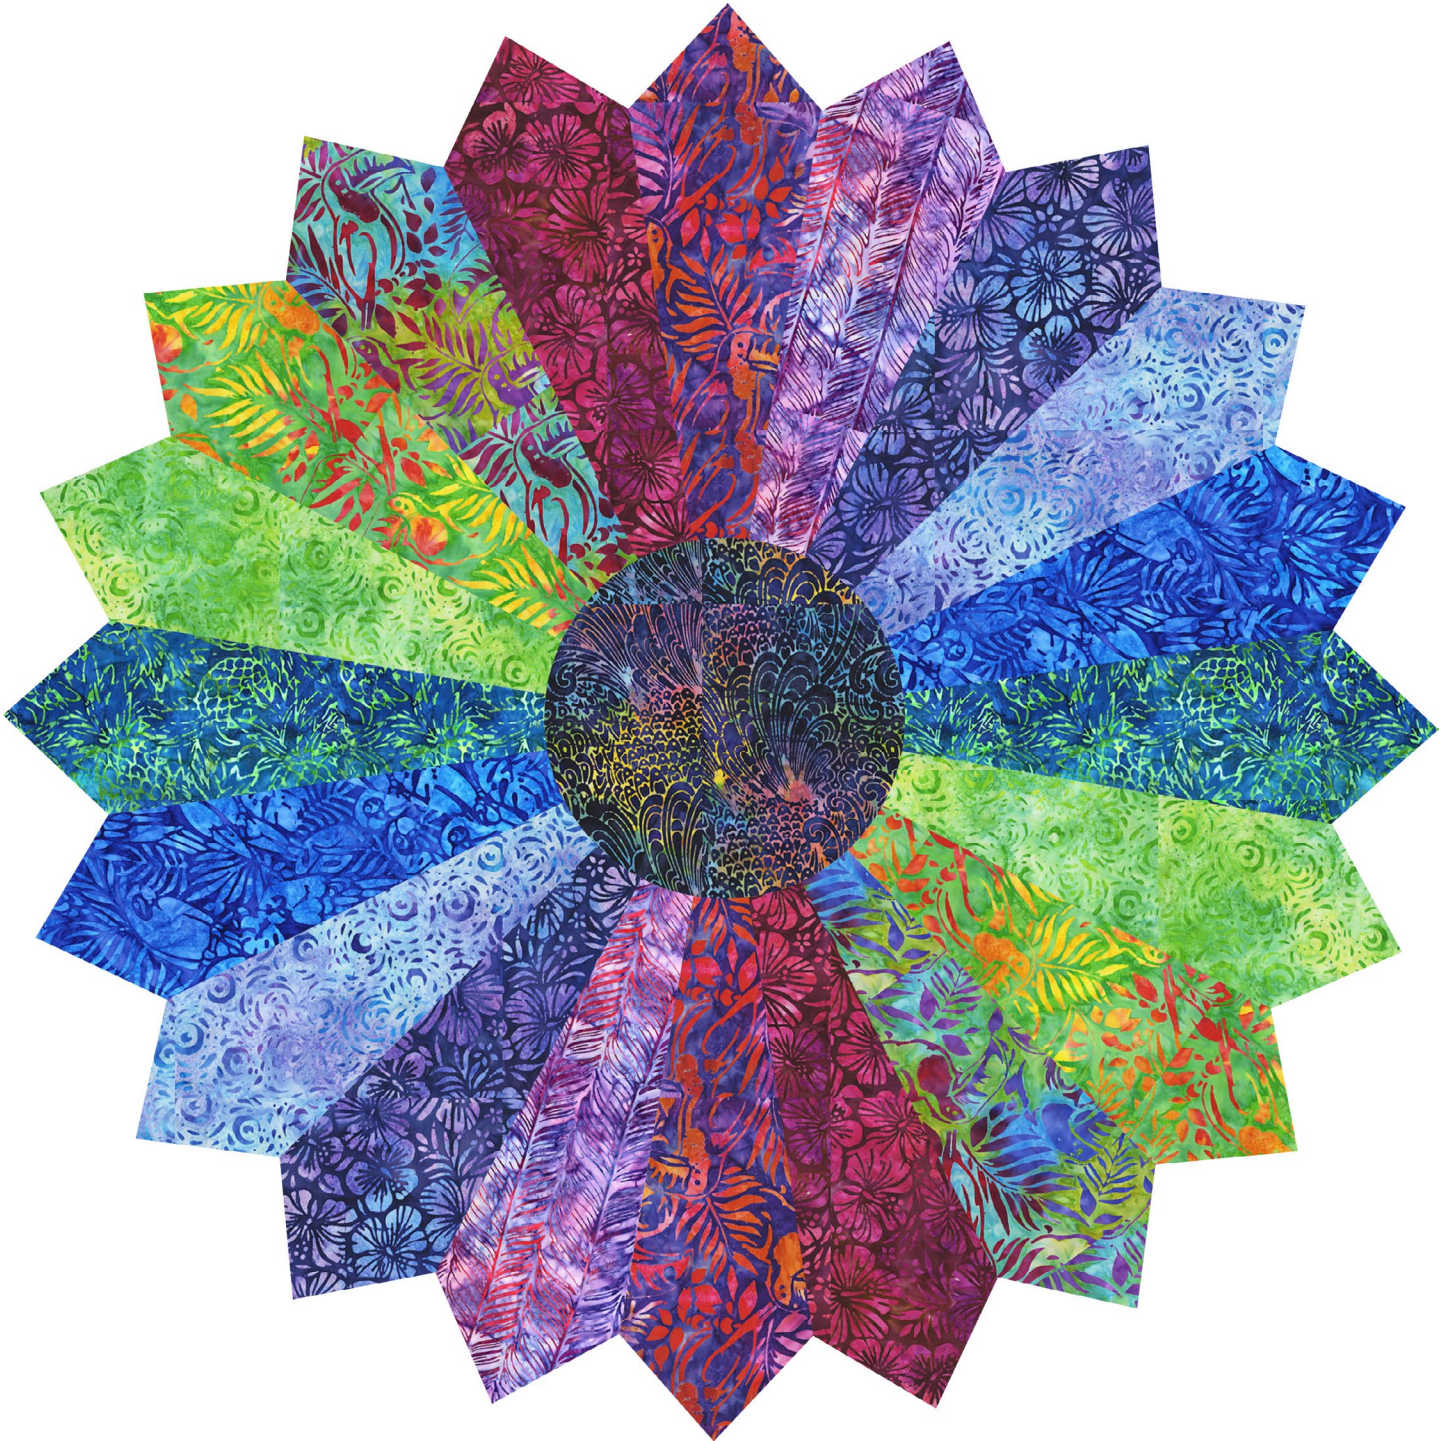

Welcome To Paradise

by **Lynn**

DESIGNER
PATTERN

Pattern available for purchase
from sewnwyoming.com

Project Name: **Lazy Daisy**
Dimensions: **42" x 42"**
Designed by Sewn Wyoming

PRO14162