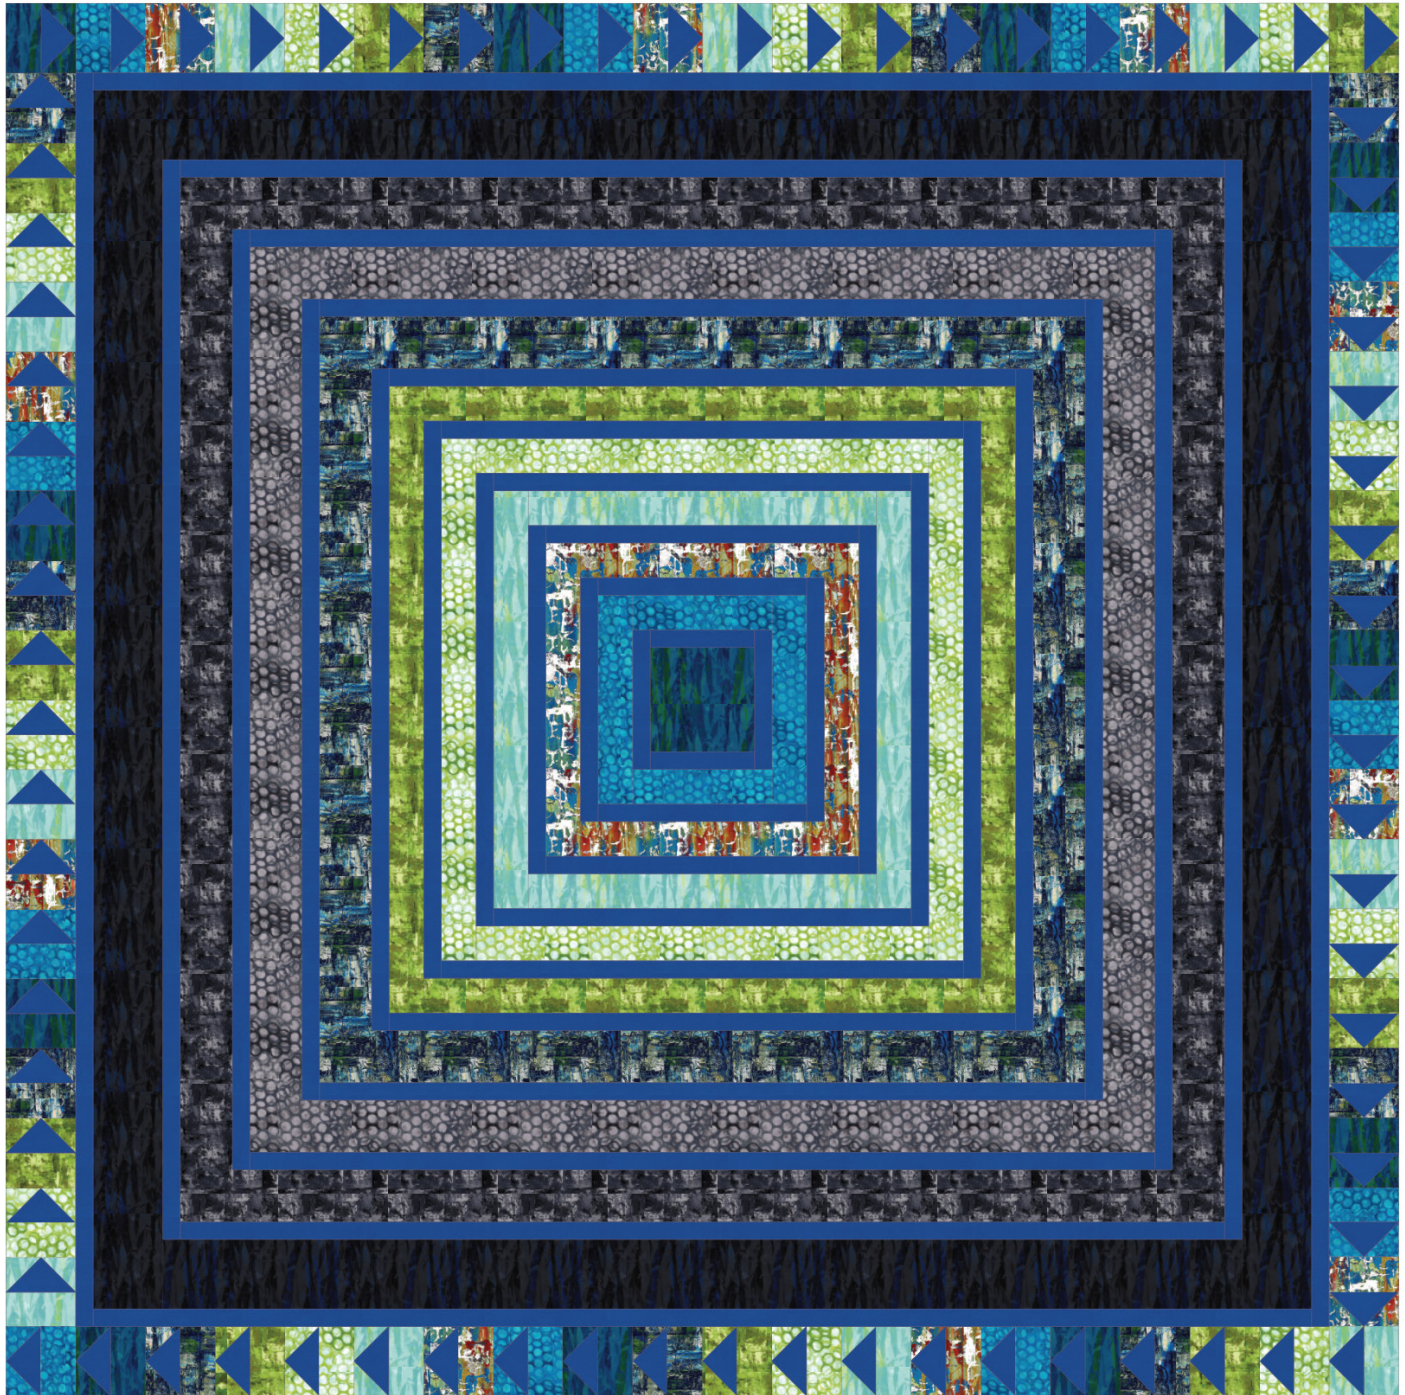

Pattern available for purchase
from kustomkwilter.com

Project Name: **Cabin Fever**
Dimensions: **80" x 80"**
Designed by Kustom Kwilter

PRO13856