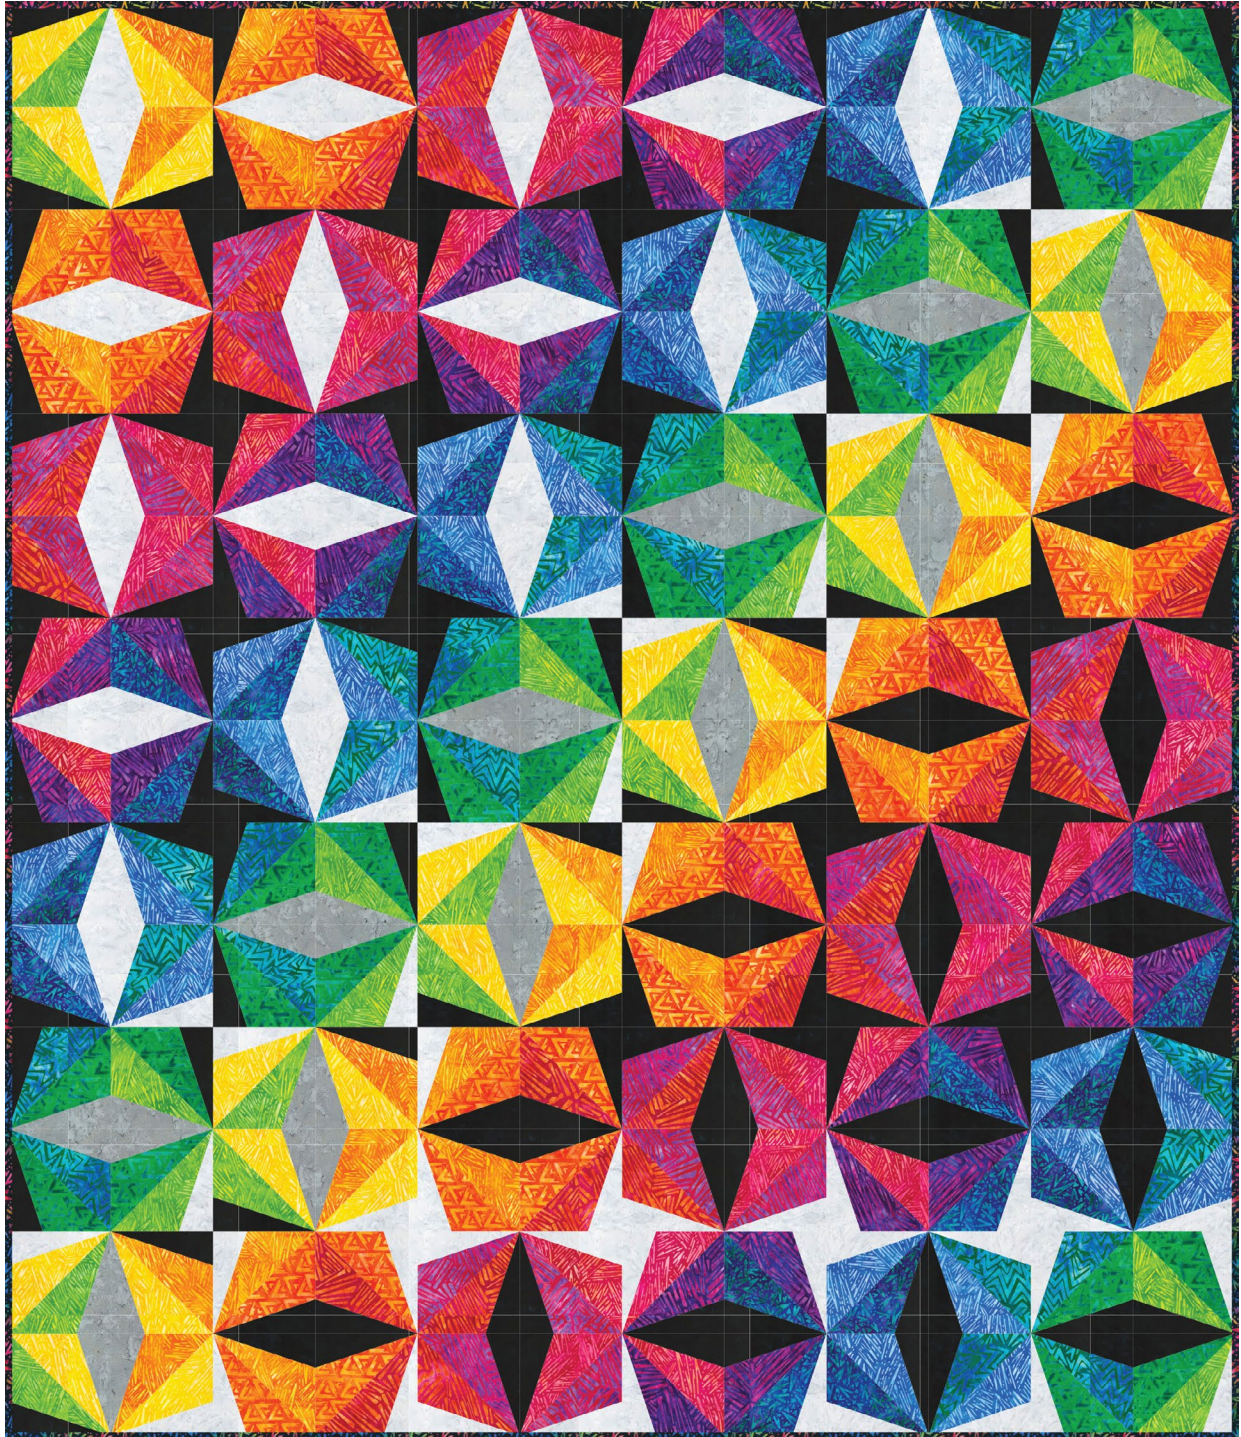

Pattern available for purchase  
from [colourwerx.com](http://colourwerx.com)

Project Name: **Prismatic**  
Dimensions: **72" x 84"**  
Designed by Colourwerx

PRO14877