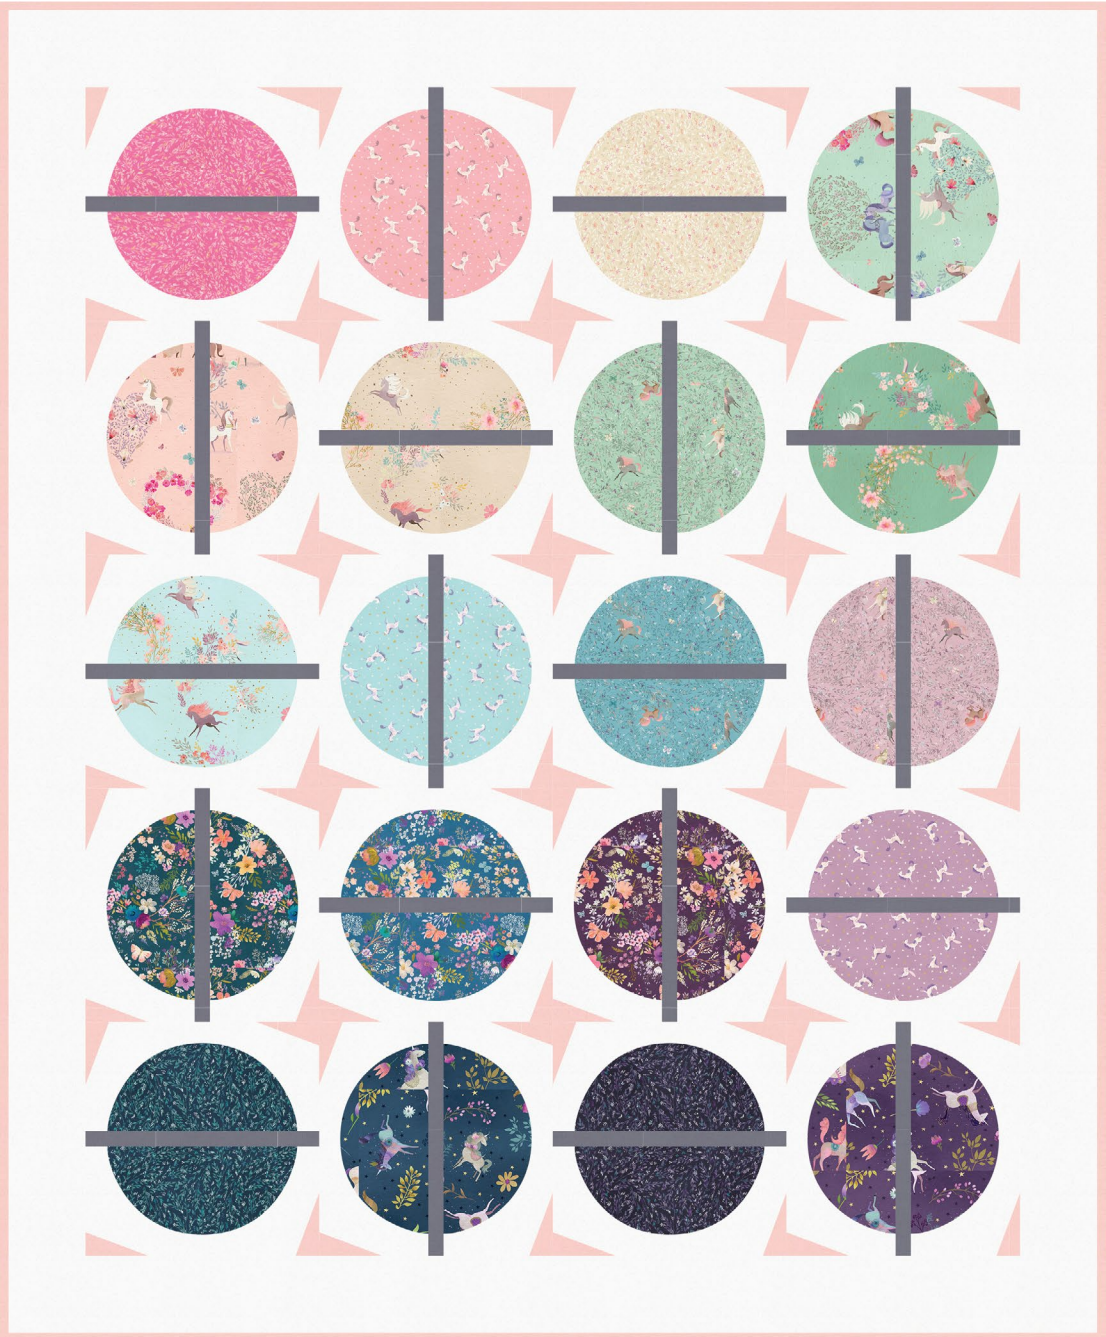

Pattern available for purchase
from satomiquilts.com

Project Name: **Pompom Galaxy**
Dimensions: **54" x 65 1/2"**
Designed by Satomi Quilts

Precut Friendly

The Pompom Galaxy quilt can be made with one Ten Square - just add accents, background & binding!