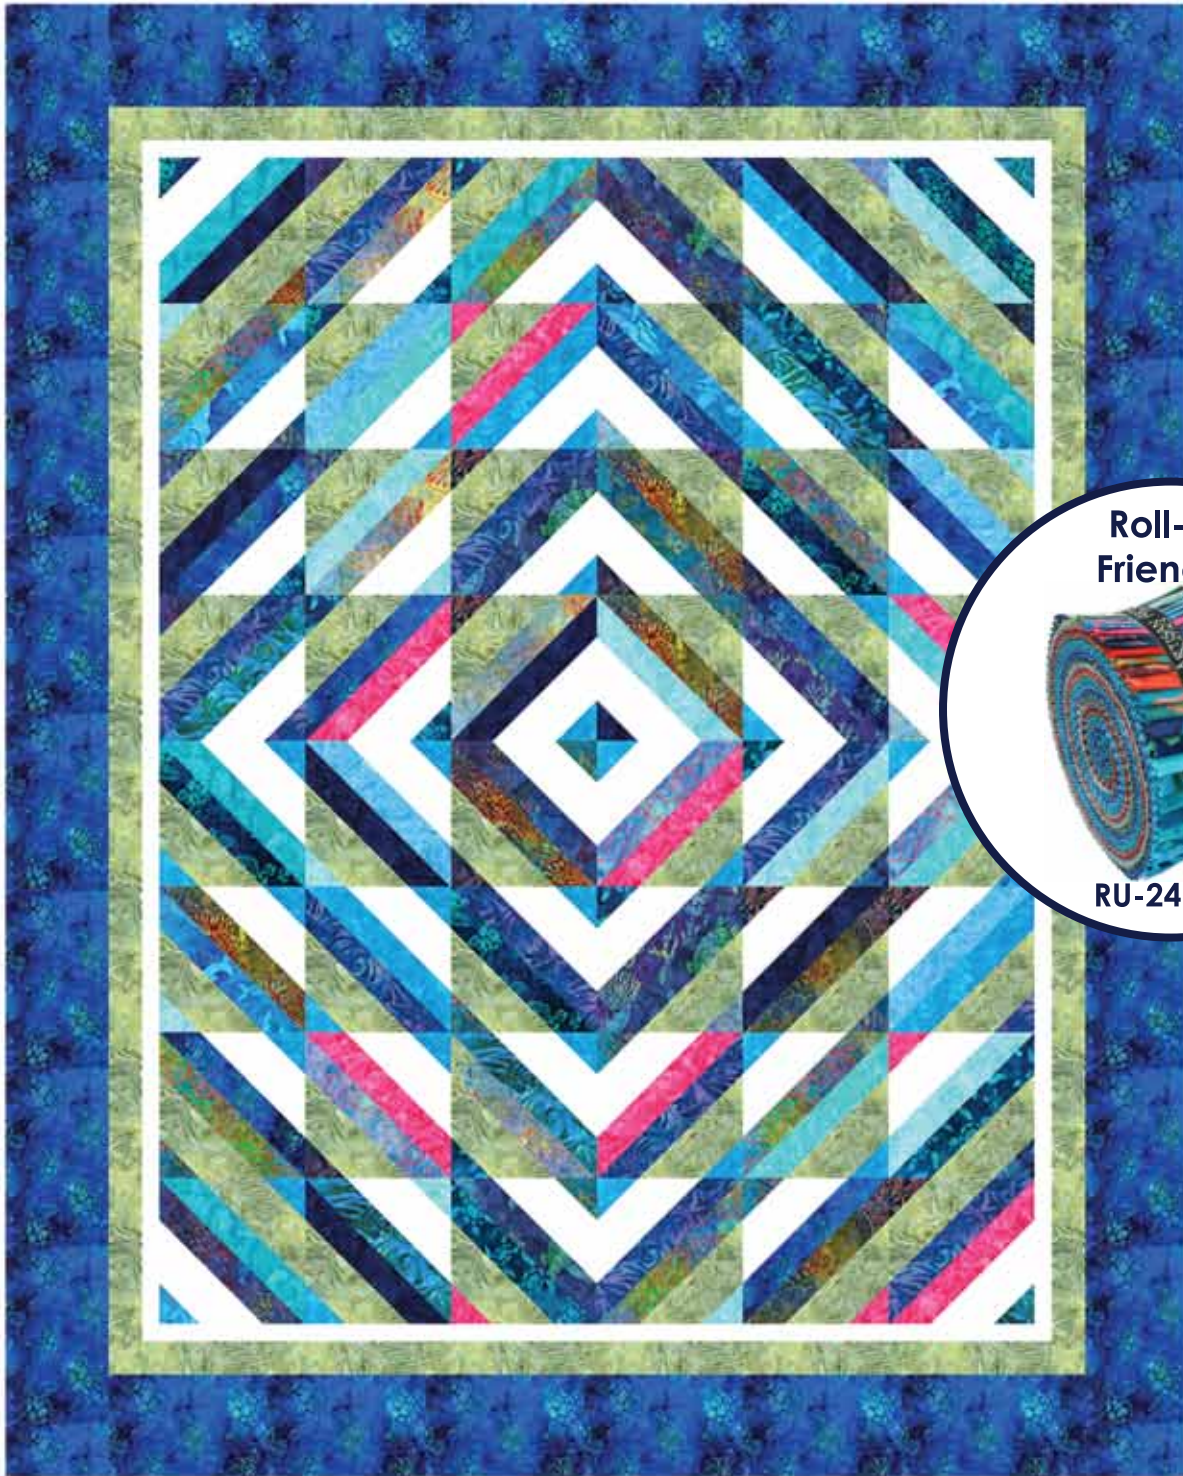

Tube Top

designed by Cozy Quilt Designs

featuring **TOTALLY TROPICAL**

by **Lynn**

69" x 86"

ROBERT KAUFMAN

F A B R I C S

www.robertkaufman.com