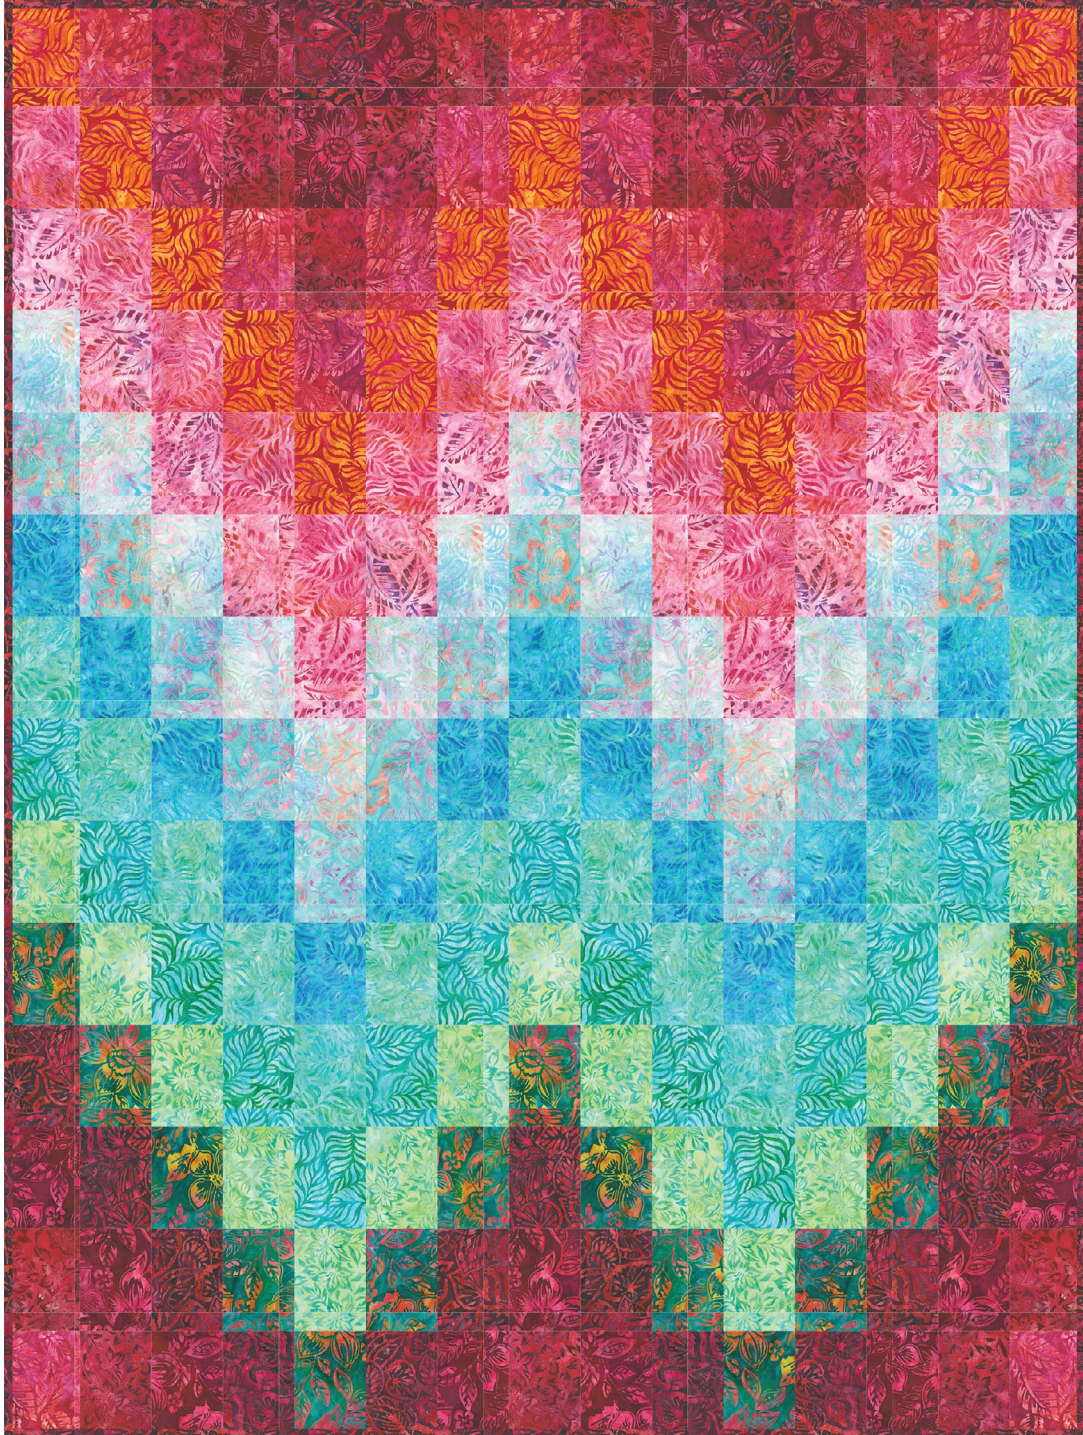

Tropical Haven

Pattern available for purchase
from villarosadesigns.com

Project Name: **Elsie May**
Dimensions: **52 1/2" x 70"**
Designed by Villa Rosa Designs

PRO15745