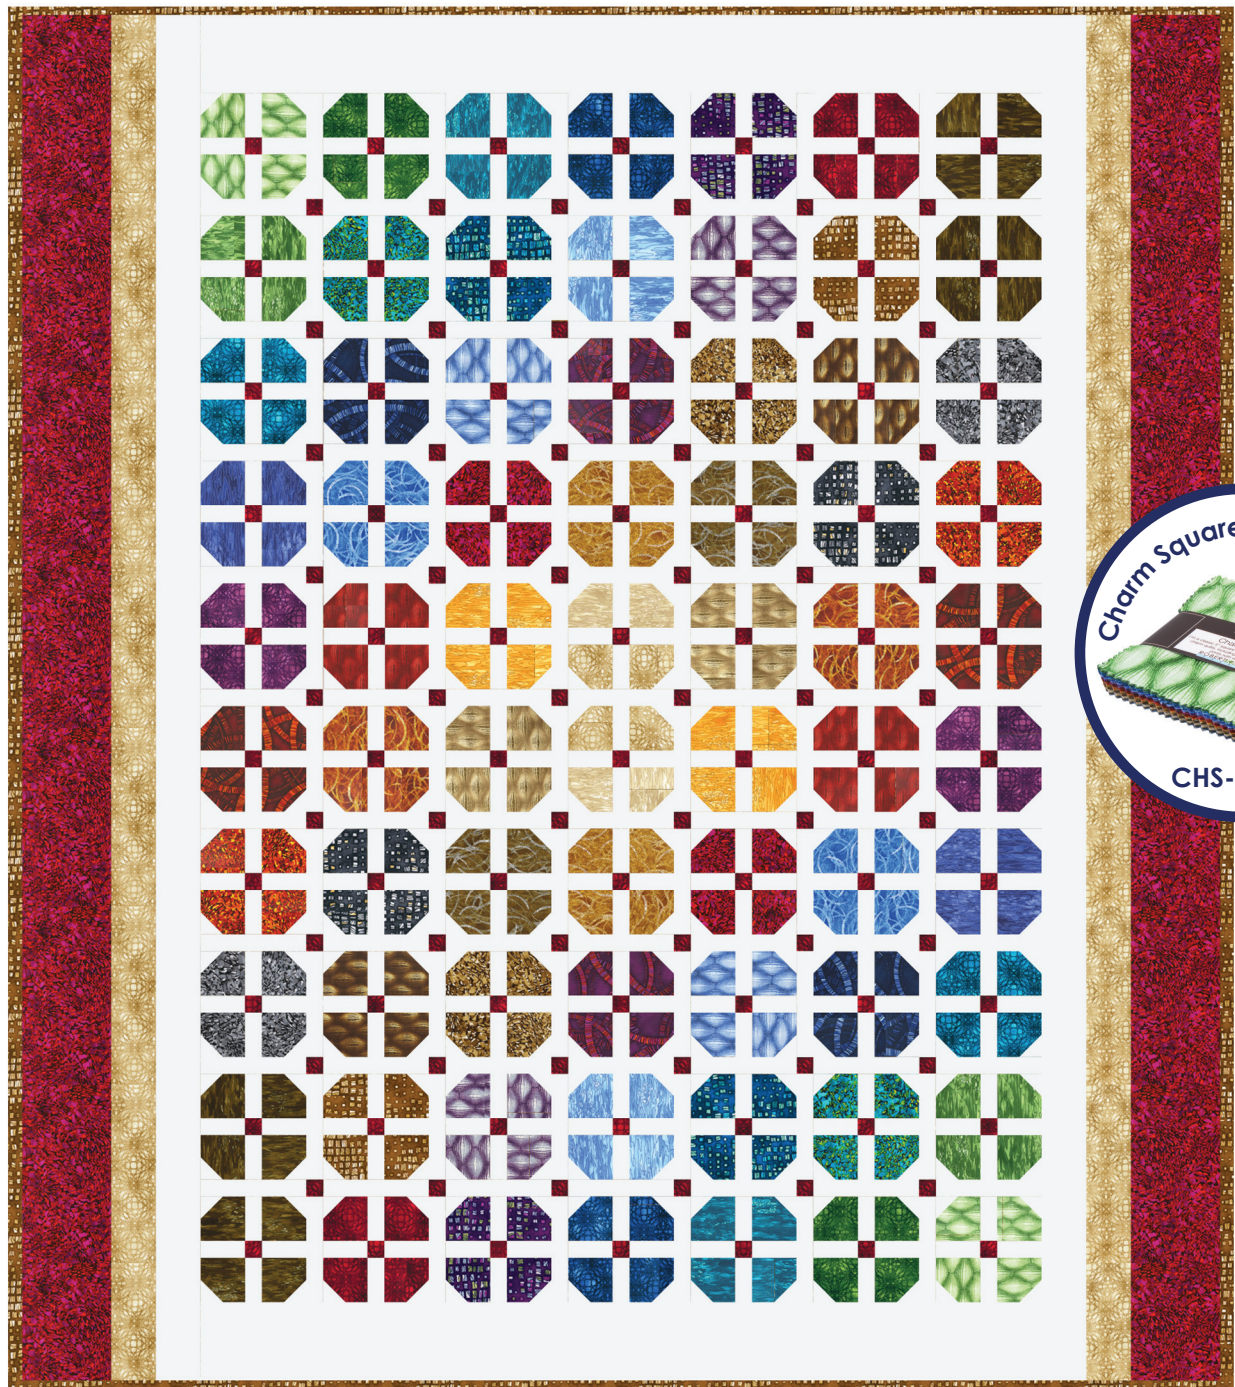

# Topsy Turvy

designed by Cotton Way

featuring  
Elementals Collection:  
Geos by **Lynn**  
STUDIOS

\*This quilt is a digital rendering. Actual fabric placement will vary.

55" x 62"

**ROBERTKAUFMAN**  
F A B R I C S  
www.robertkaufman.com