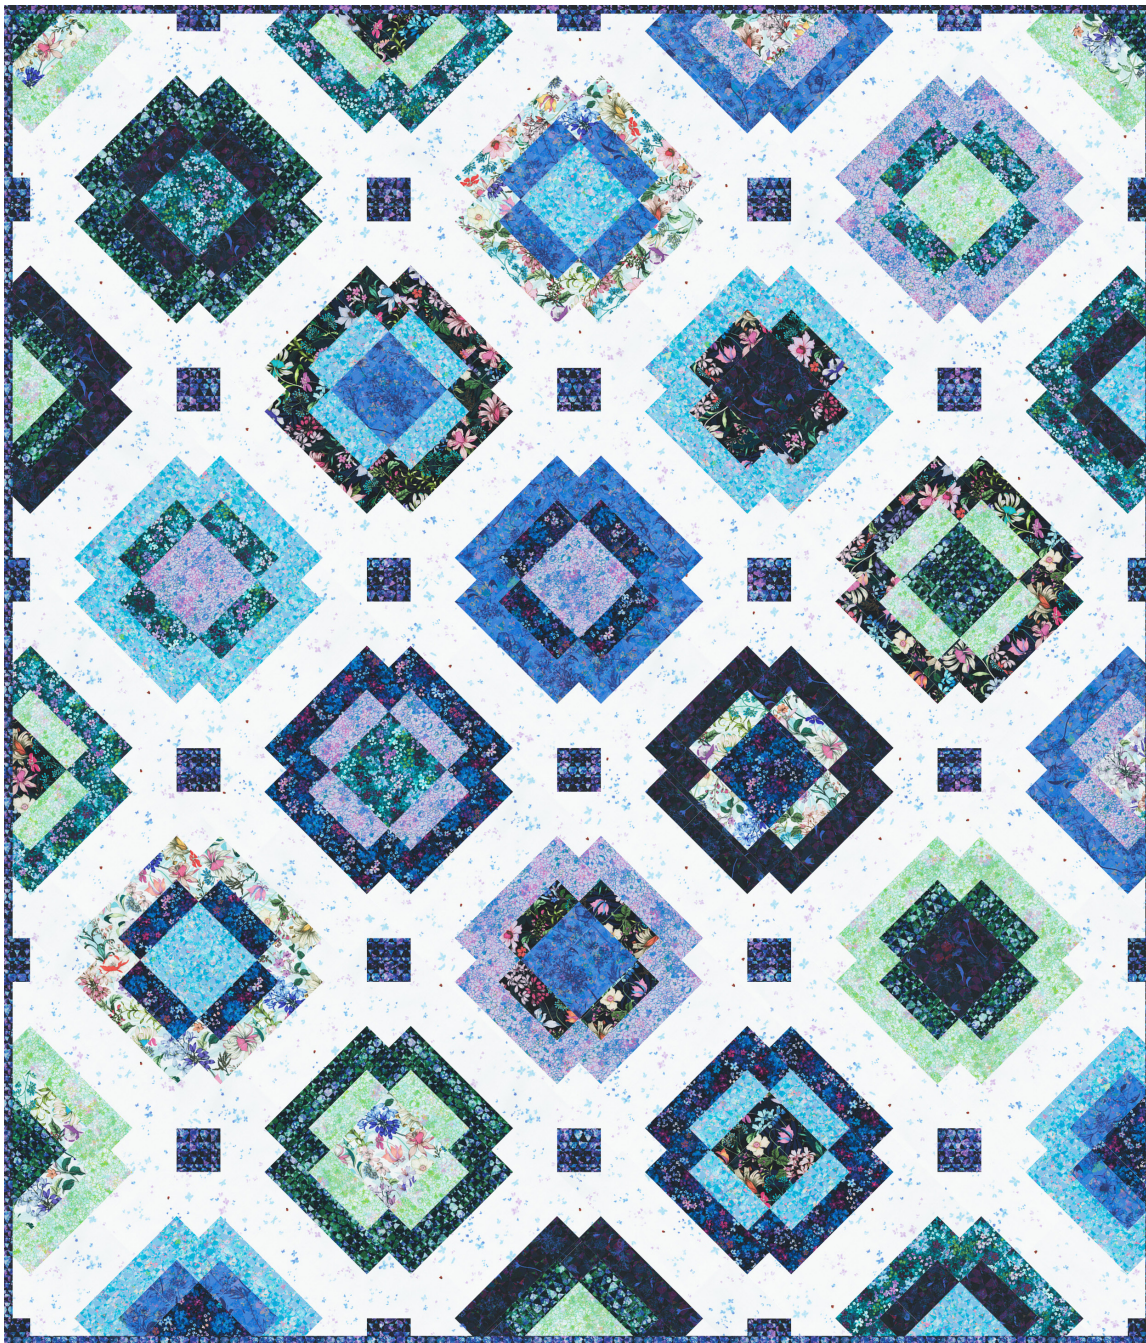

Pattern available for purchase
from thencamejune.com

Project Name: **Radiate**
Dimensions: **54" x 63"**
Designed by Then Came June

Precut Friendly

The Radiate quilt can be made with one Fat Quarter bundle - just add background and binding