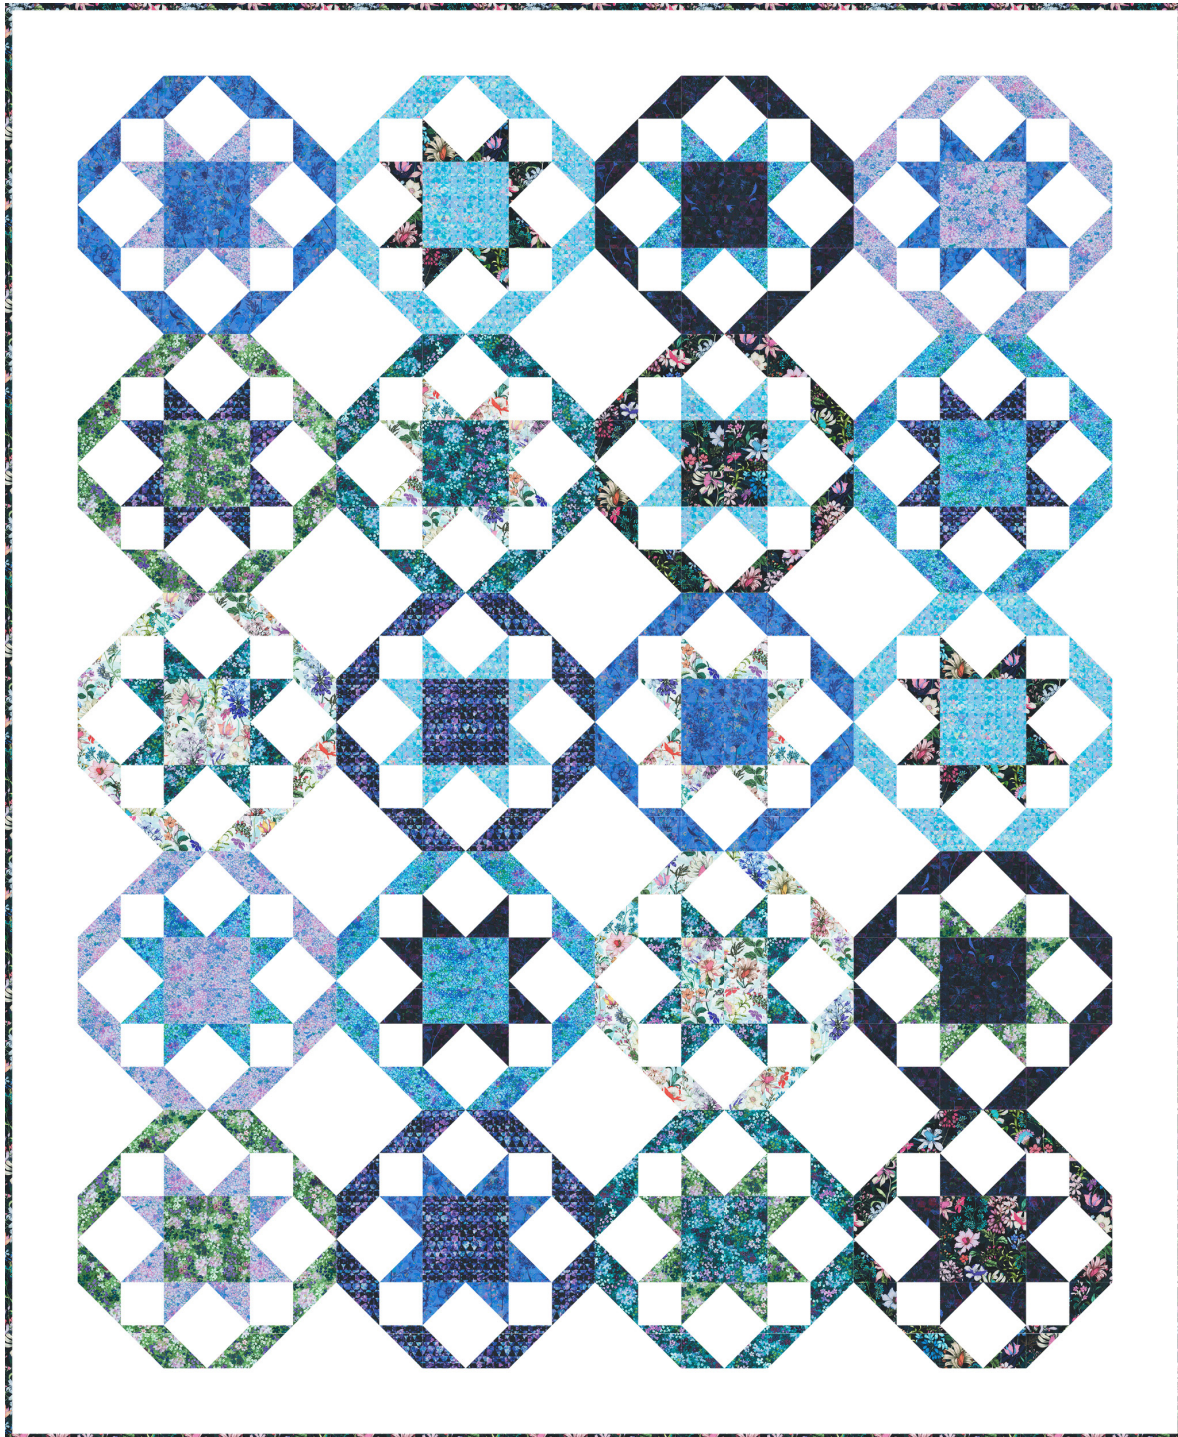

Pattern available for purchase
from cluckclucksew.com

Project Name: **Promenade**
Dimensions: **68" x 84"**
Designed by Cluck Cluck Sew

PRO13617