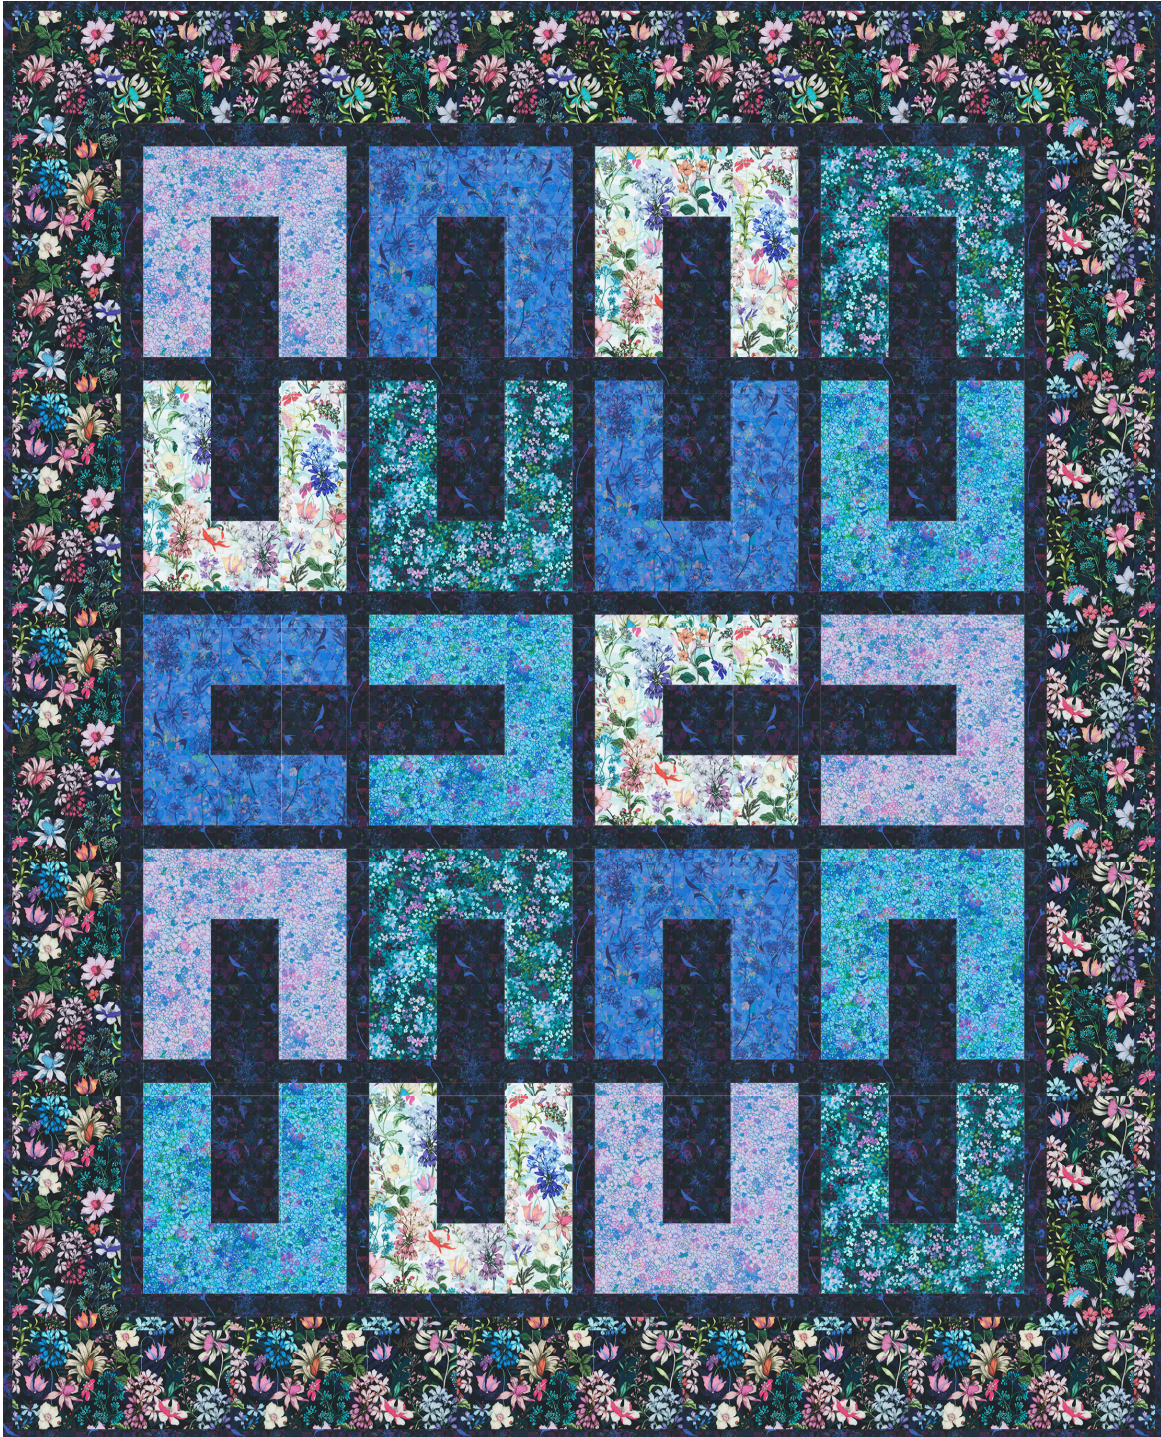

Pattern available for purchase
from mountainpeekcreations.com

Project Name: **Chambers**
Dimensions: **51 1/2" x 61 1/2"**
Designed by Mountainpeek Creations

PRO13614