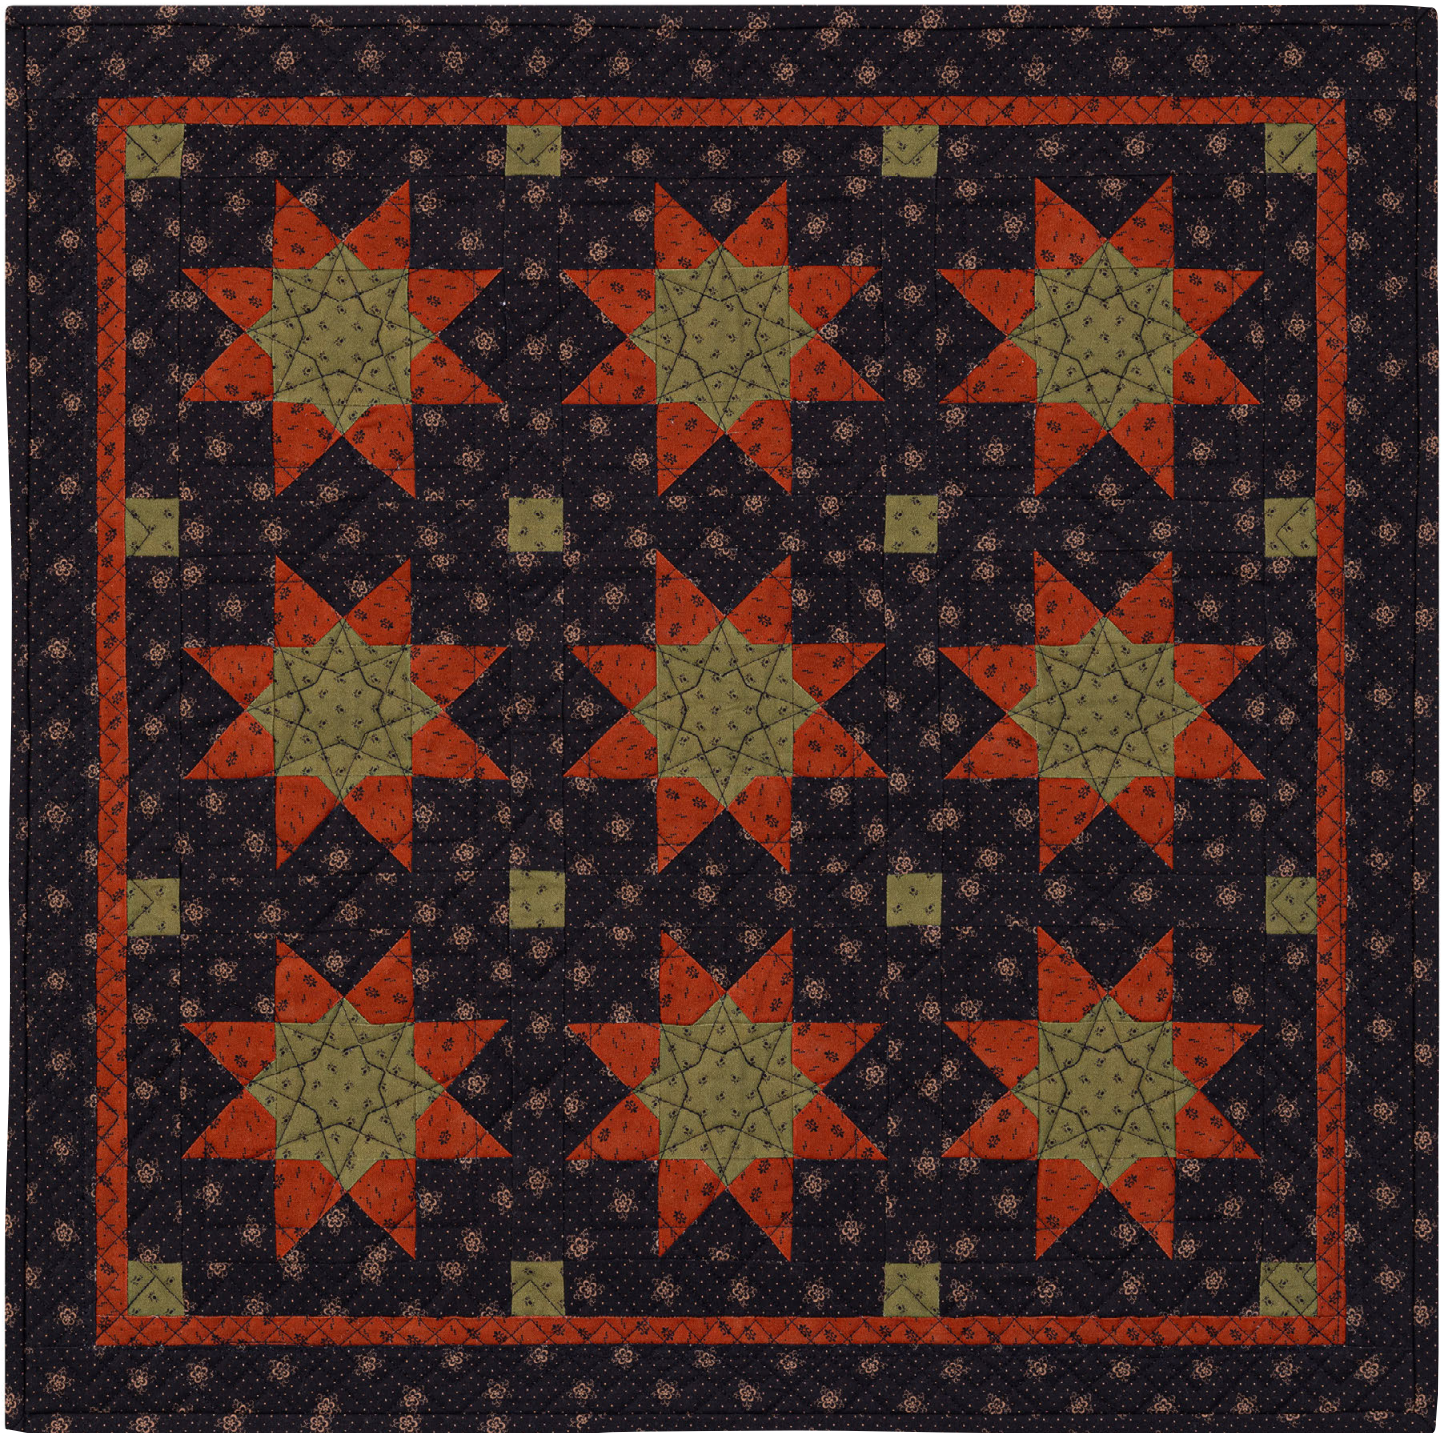

Pattern available for purchase  
from [yellowcreekquilt designs.com](http://yellowcreekquilt designs.com)

Project Name: **Seasonal Stars-Fall**  
Dimensions: **34" x 34"**  
Designed by Jill Shaulis

PRO16341