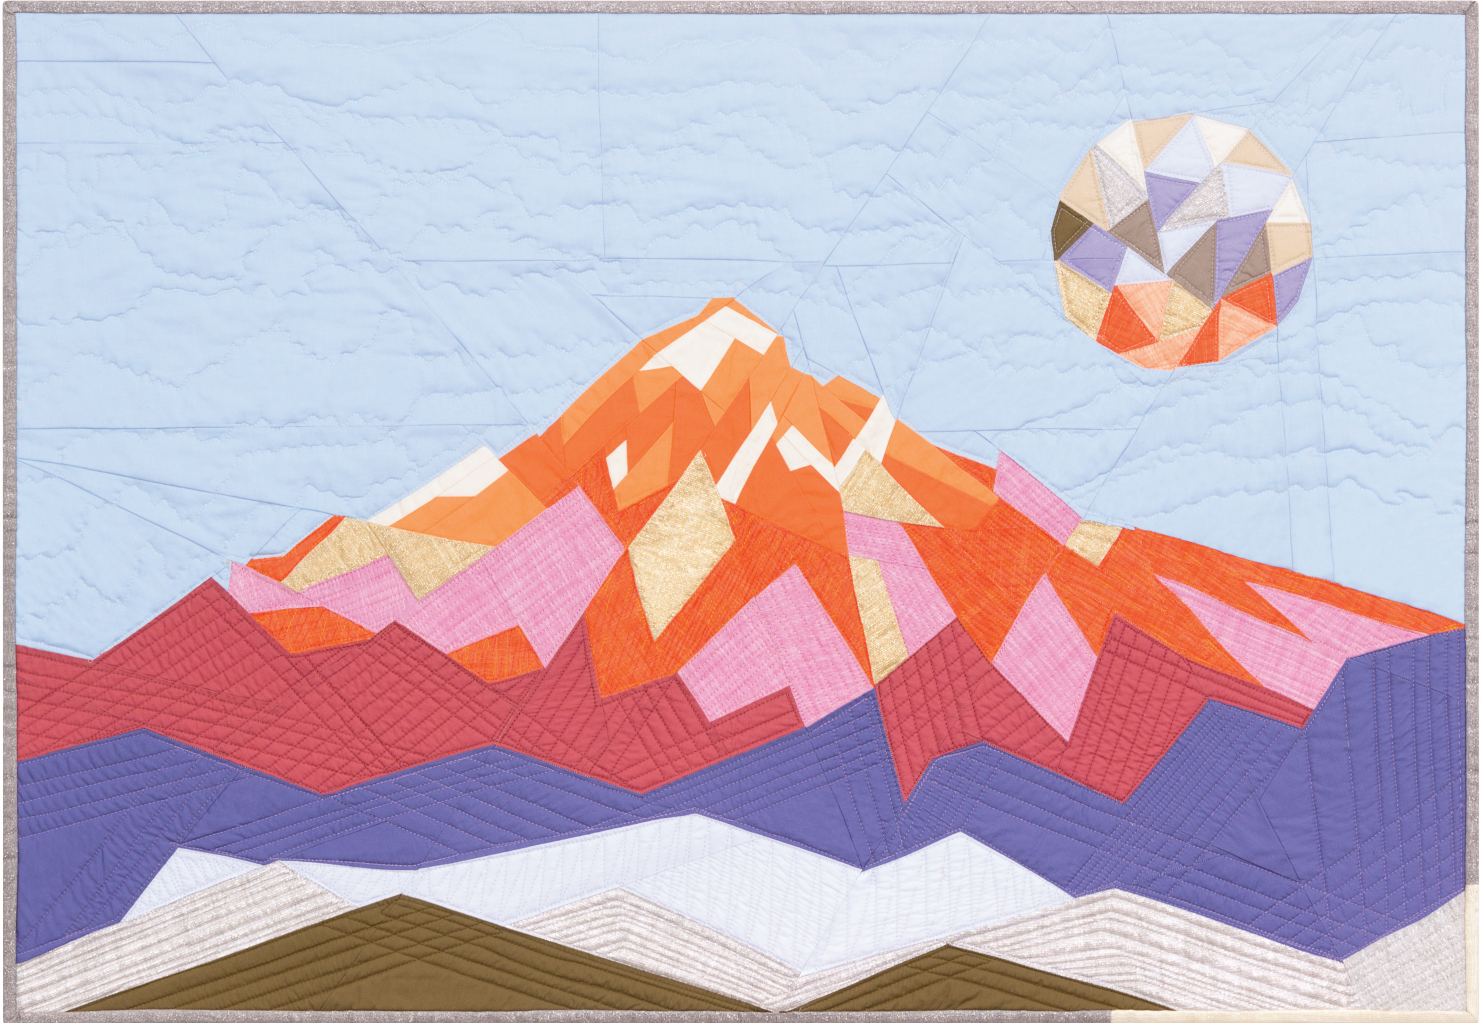

KONA[®] cotton solids

Pattern available for purchase
from www.violetcraft.com

Quilt Name: The Elevated Abstractions
Dimensions: 30" x 40"
Designed by Violet Craft

PRO11760