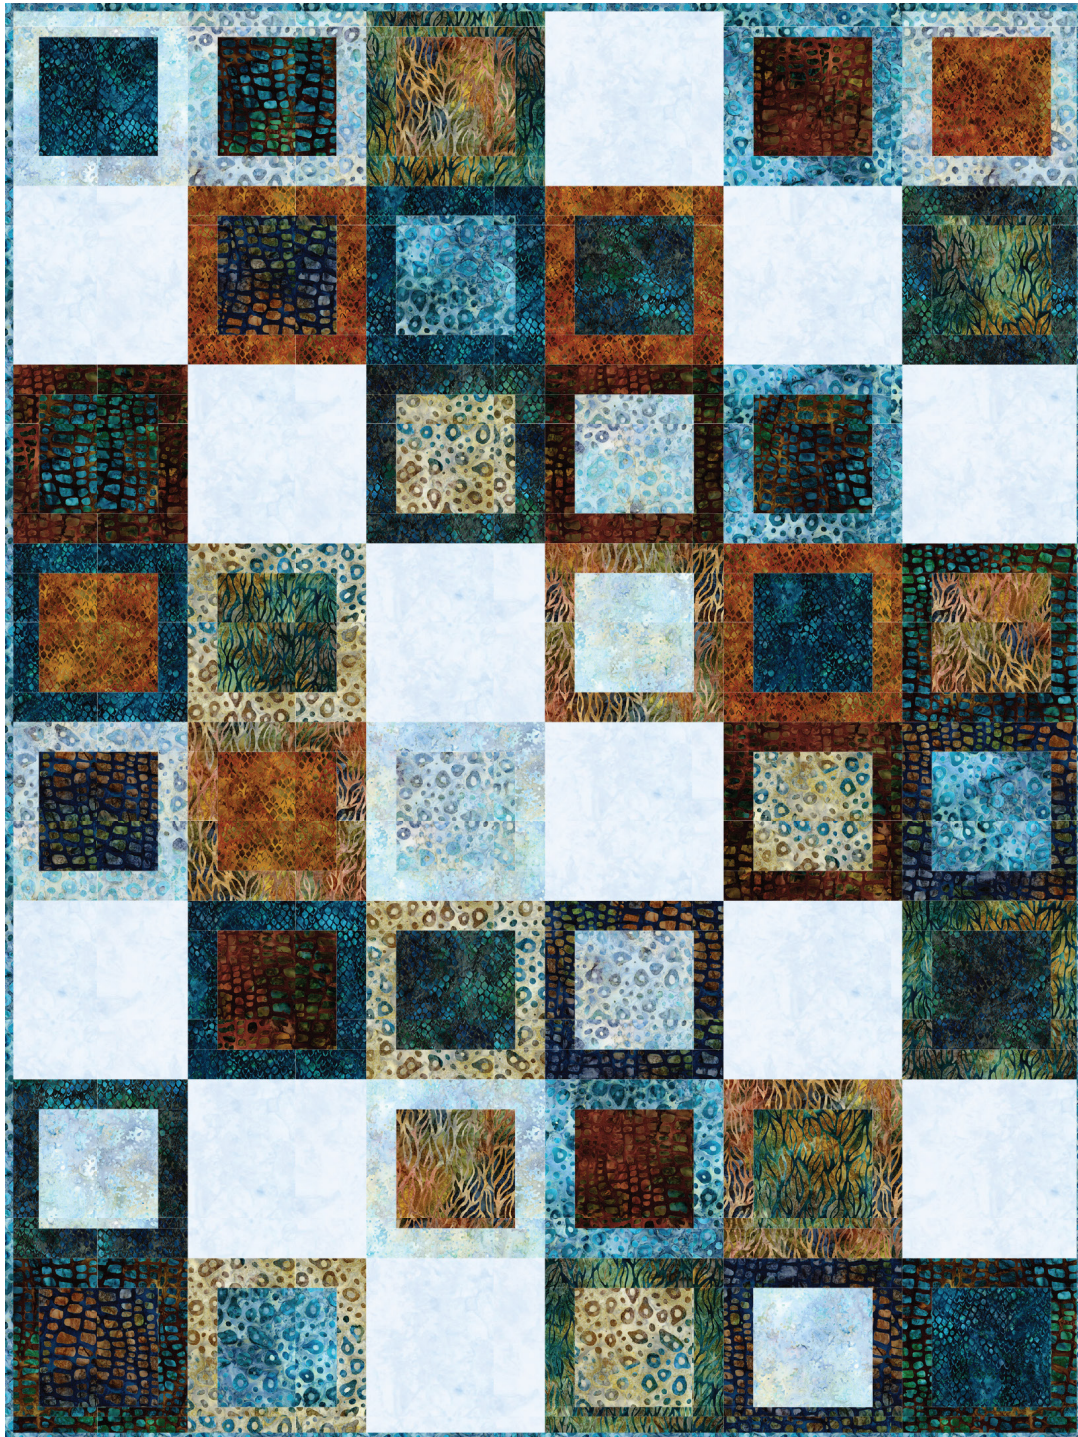

Japarua

by **Lynn**

Pattern available for purchase
from villarosadesigns.com

Project Name: **Alassio**
Dimensions: **54" x 72"**
Designed by Villa Rosa Designs

PRO13163