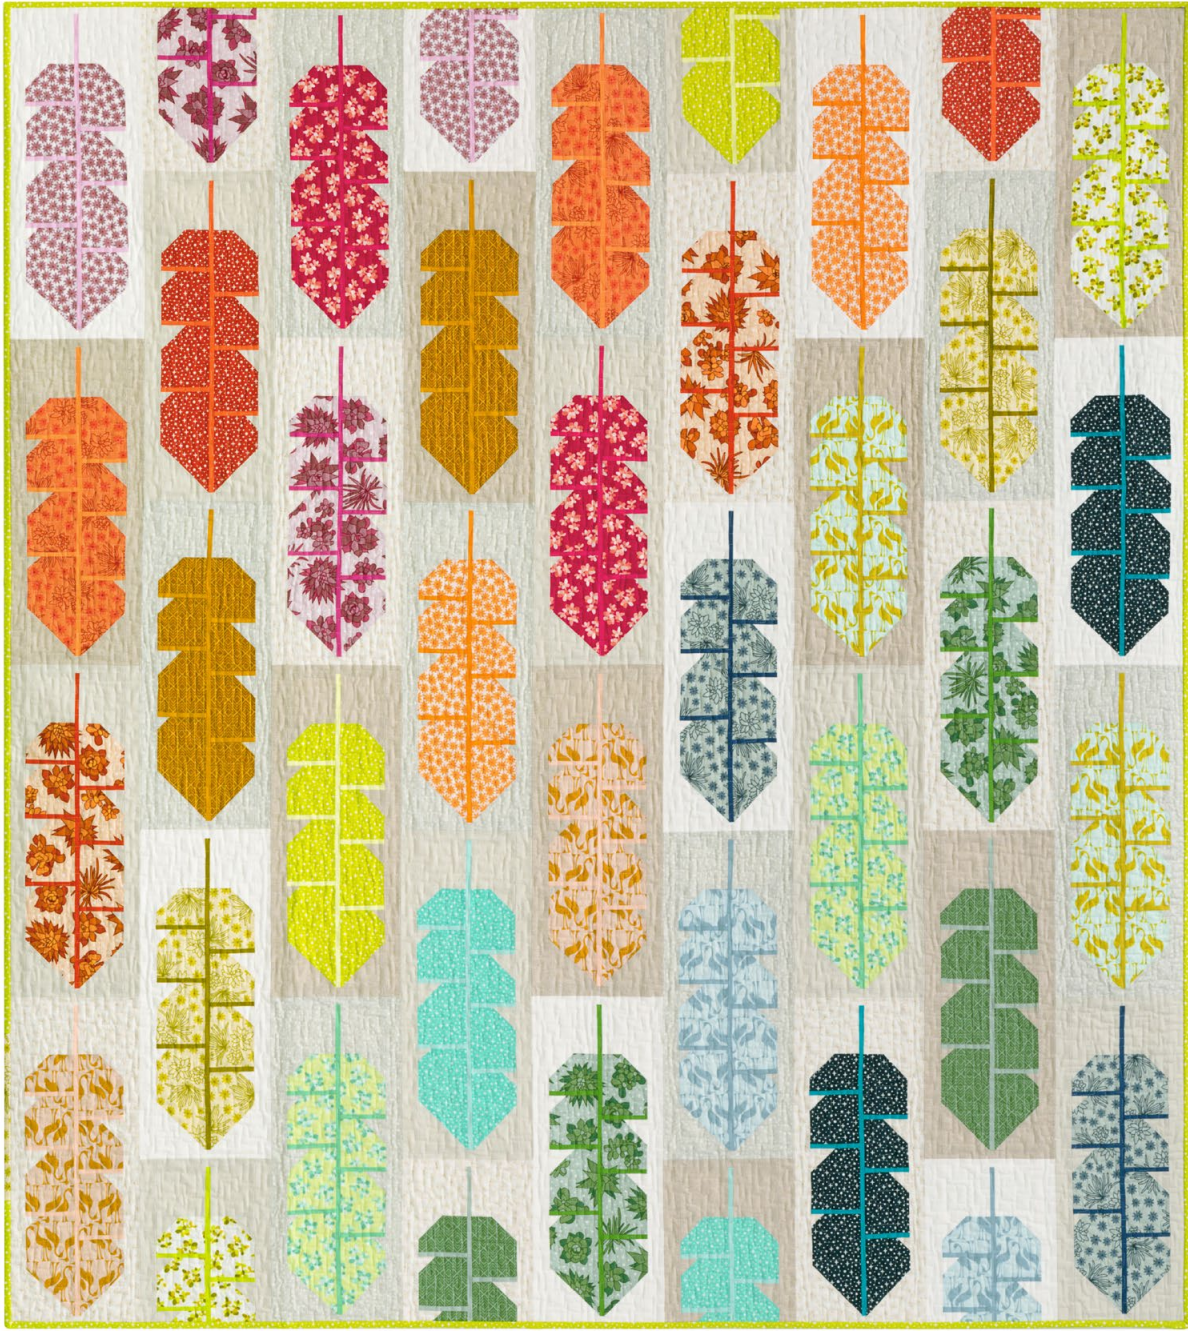

Pattern available for purchase
from elizabethhartman.com

Project Name: **Leafy**
Dimensions: **72" x 80"**
Designed by Elizabeth Hartman

Precut Friendly

The Leafy quilt can be made with one Collection Fat Quarter bundle and one Coordinate Roll Up - just add backgrounds and binding!

PRO14333