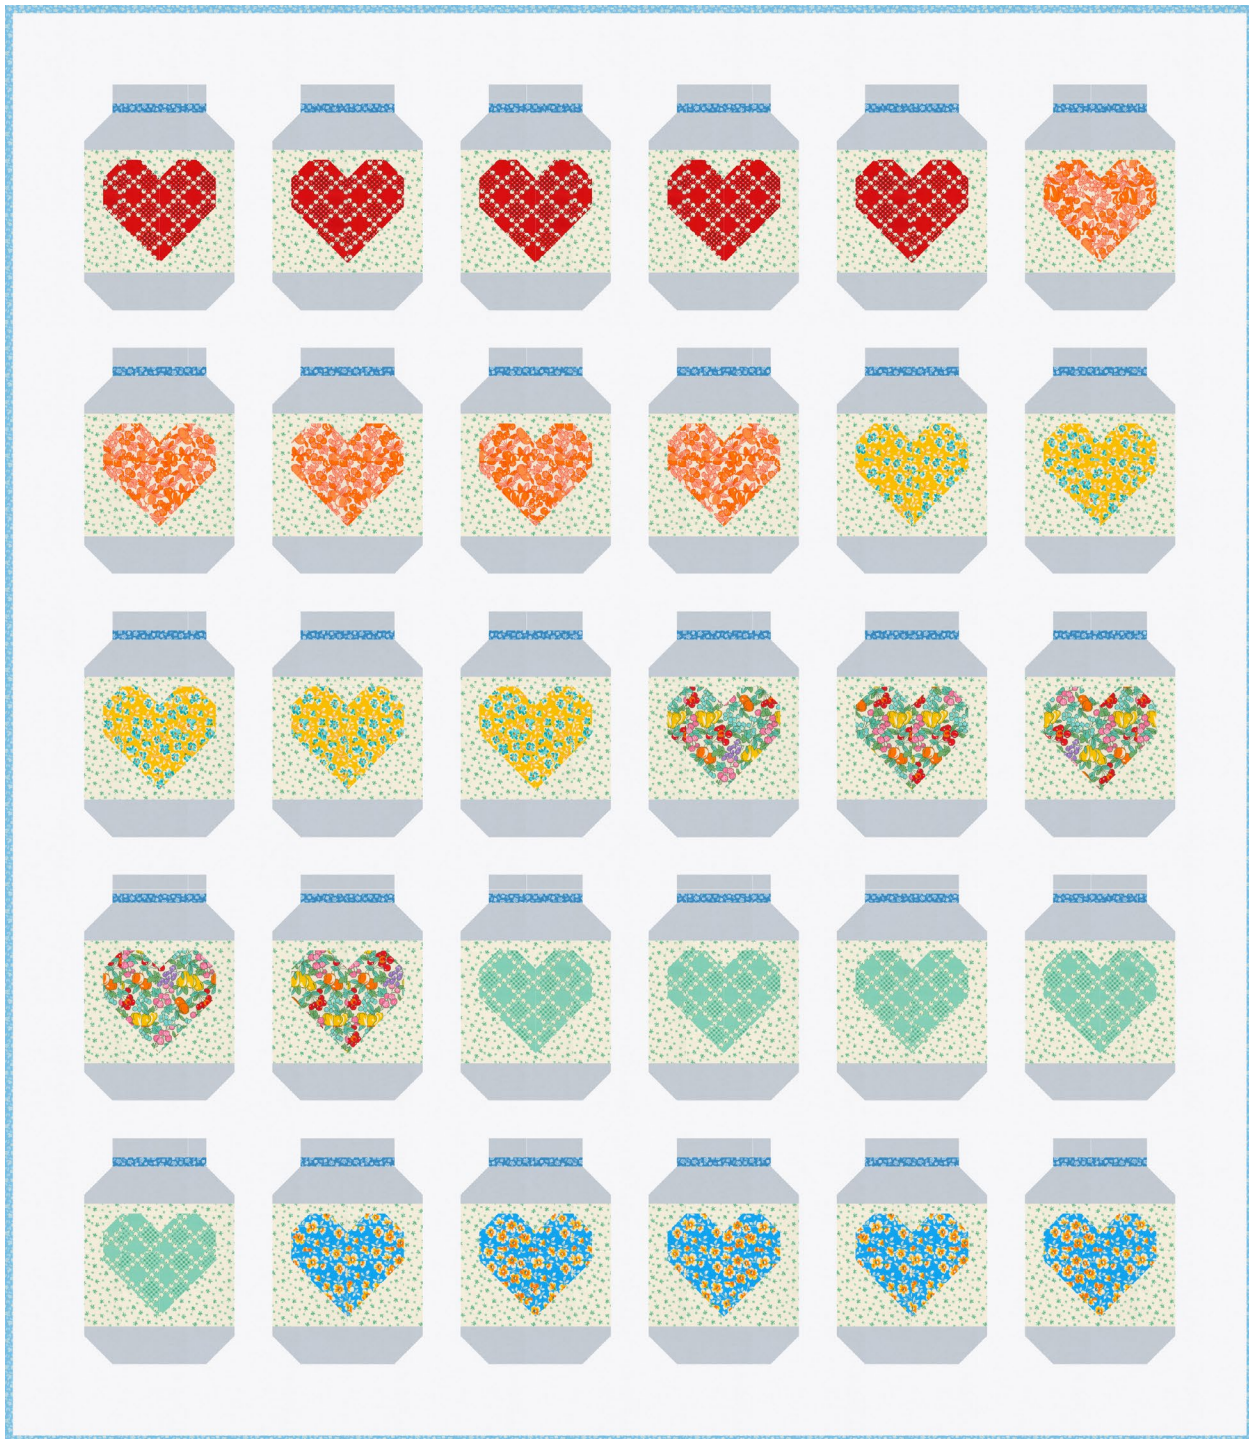

Pattern available for purchase
from Satomiquilts.com

Project Name: **Farmhouse Mason Jars**
Dimensions: **66" x 76"**
Designed by Satomi Quilts

PRO14603