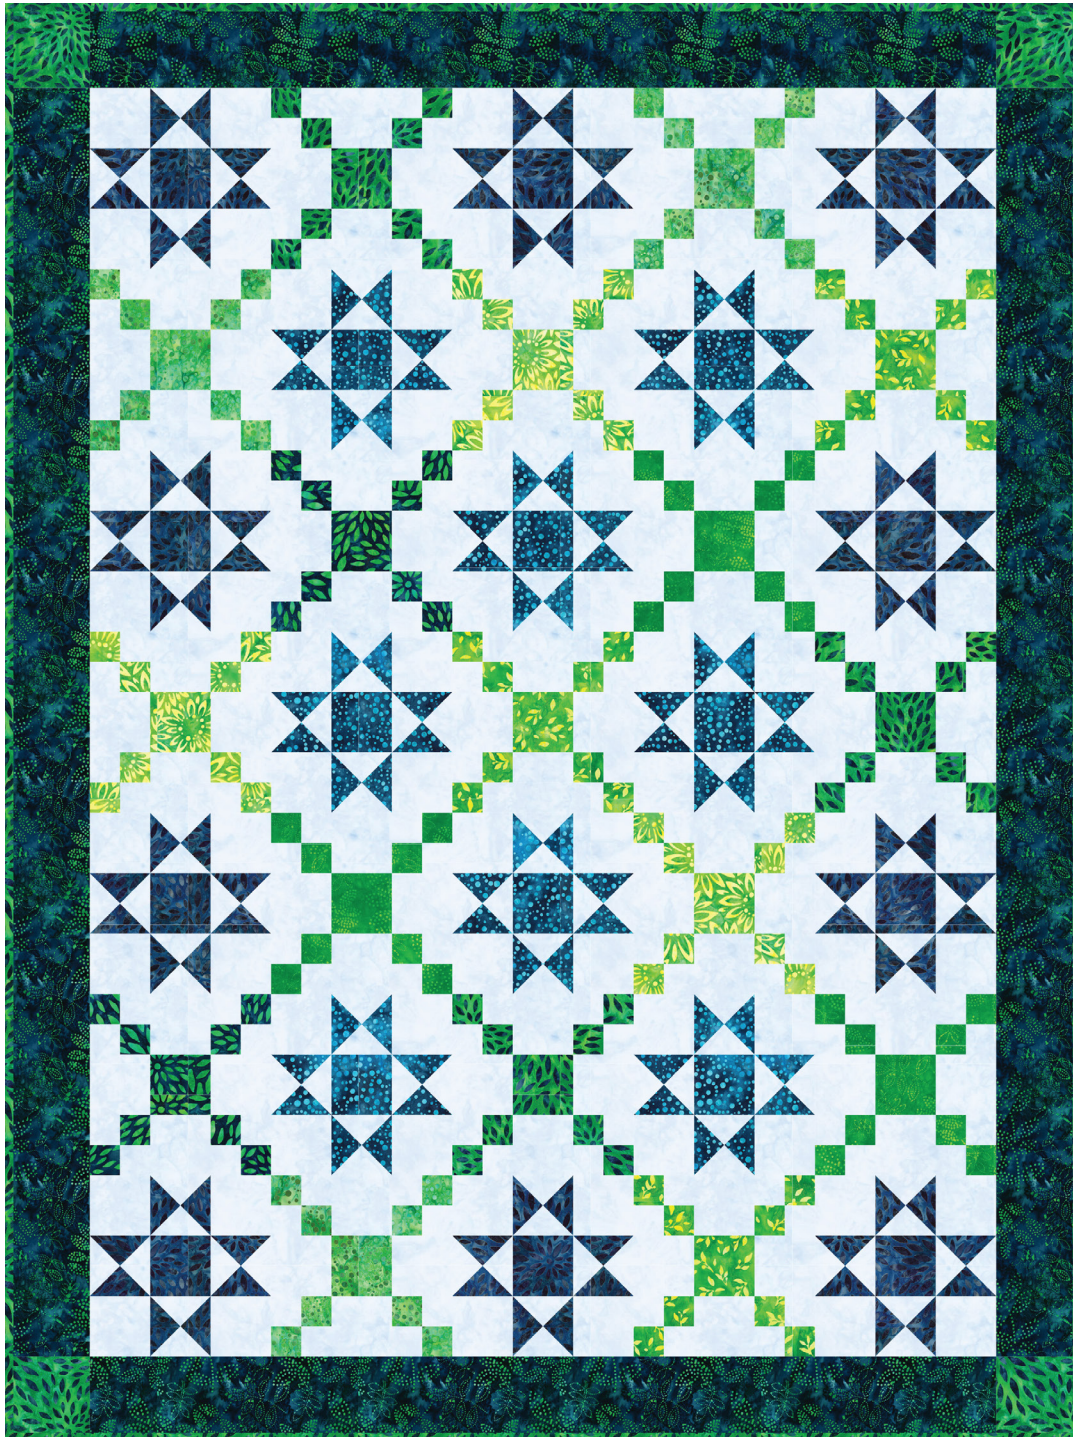

Pattern available for purchase
from feedsacklady.com

Project Name: **Crosses and Losses**
Dimensions: **53" x 71"**
Designed by Darlene Zimmerman

PRO13032