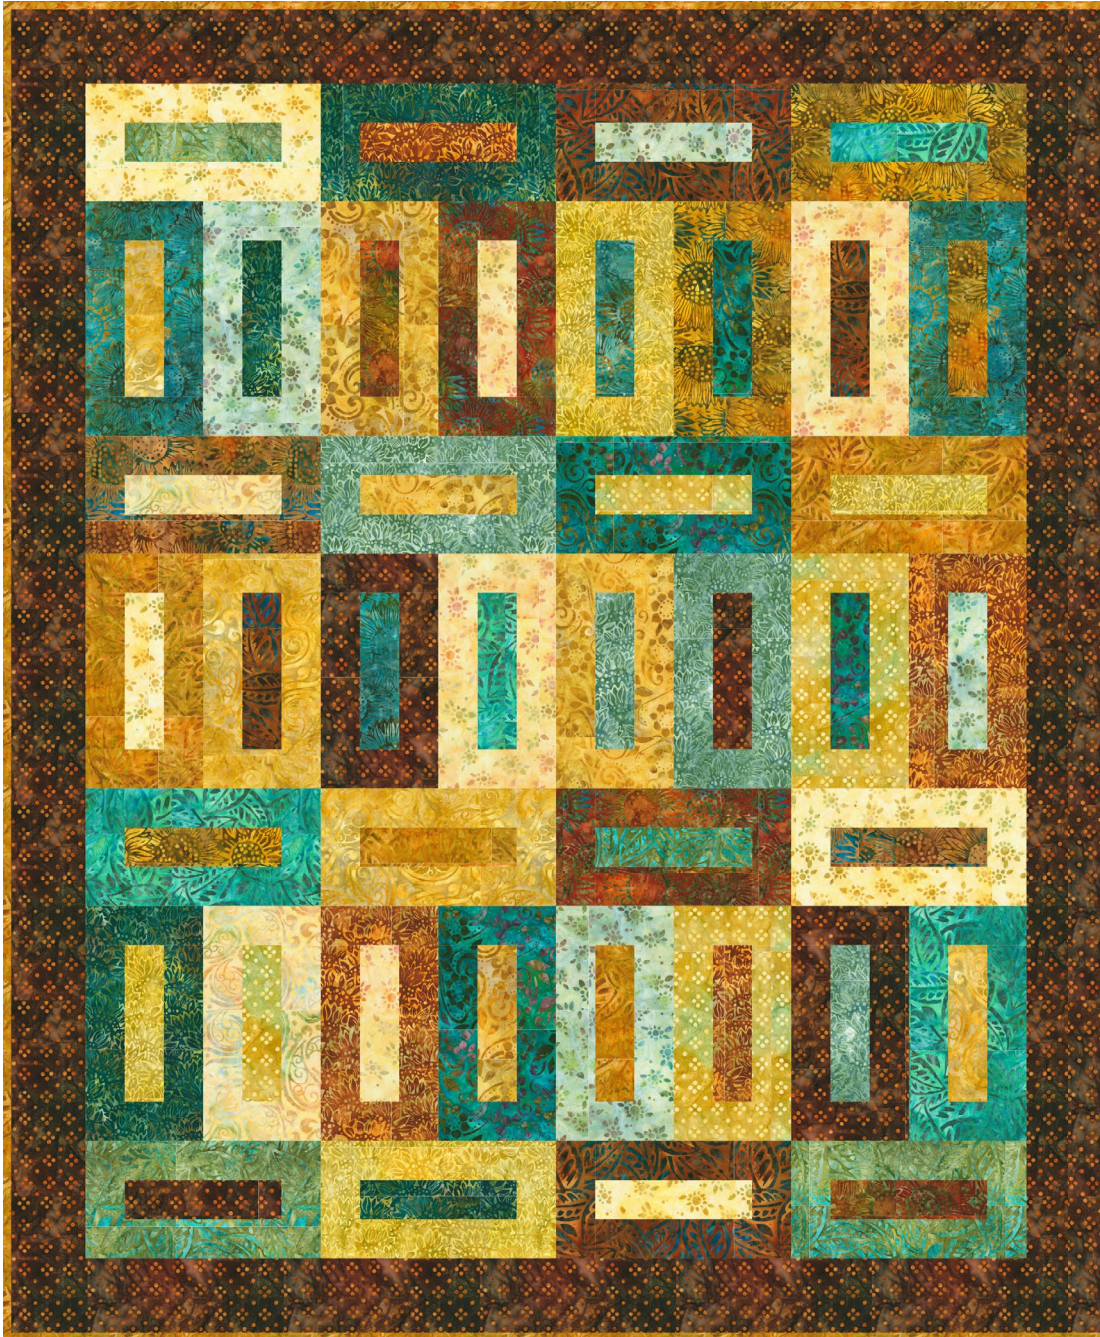

Sun Forest

Pattern available for purchase
from villarosadesigns.com

Project Name: **Blueberry Hill**
Dimensions: **56" x 68"**
Designed by Villa Rosa Designs

Precut Friendly

The Blueberry Hill quilt can be made with one Roll Up - just add border and binding!