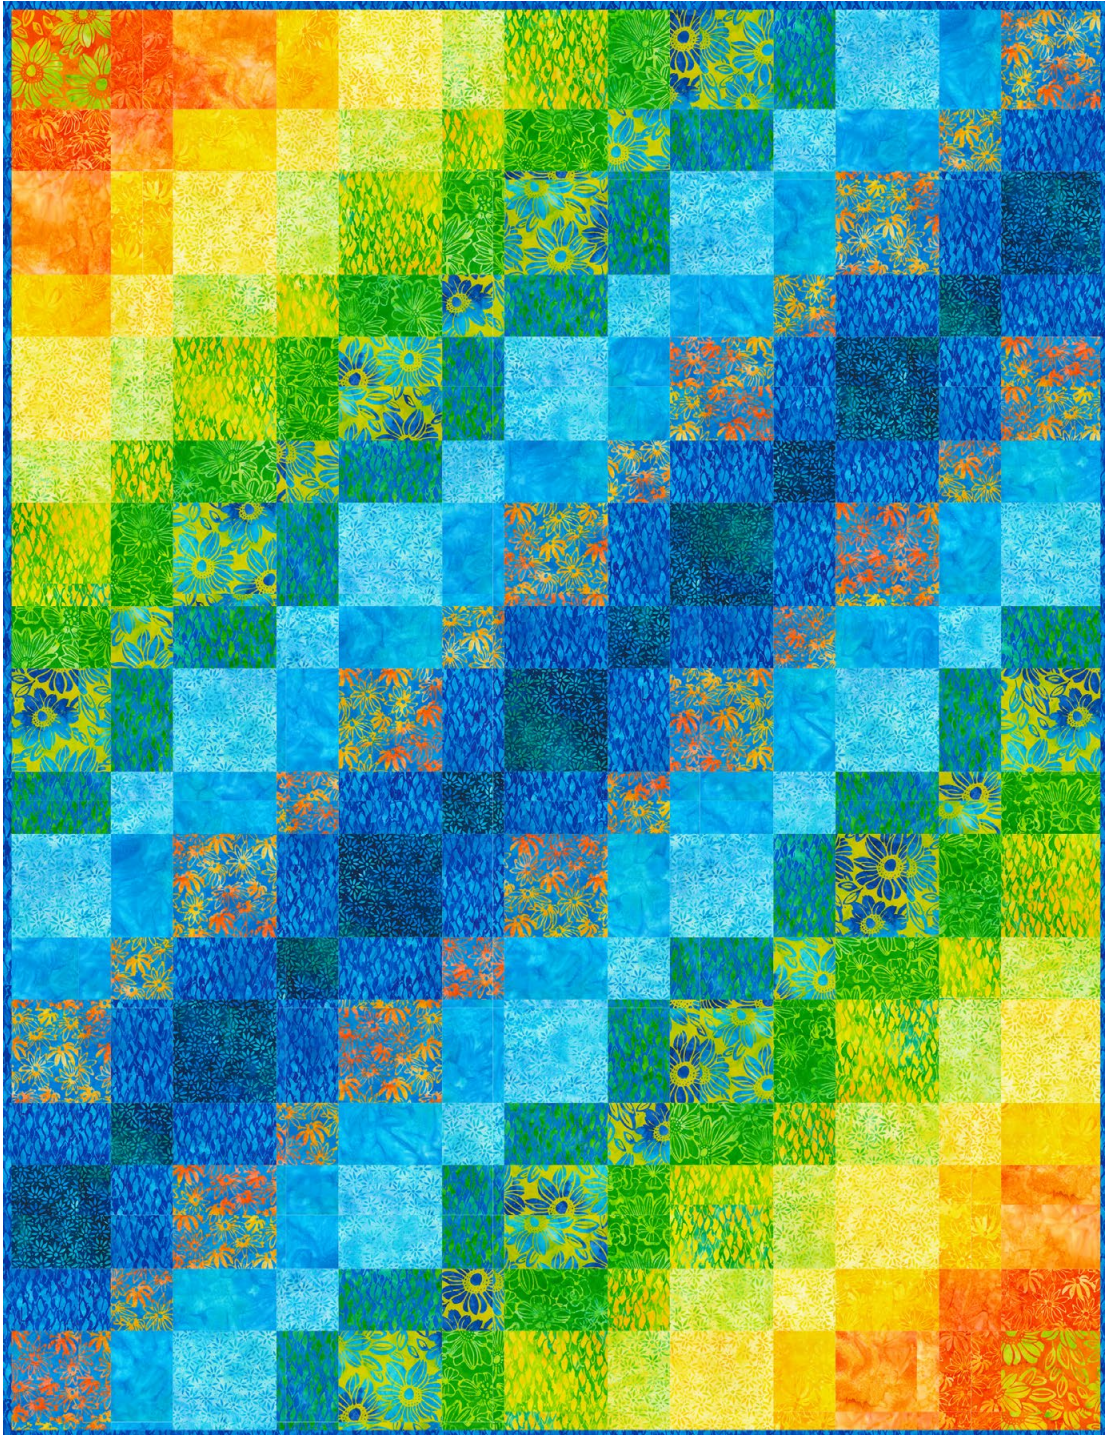

Summer Zest Lynn

Pattern available for purchase
from kitchentablequilting.com

Project Name: **Echelon**
Dimensions: **53" x 69"**
Designed by Kitchen Table Quilting

PRO14386