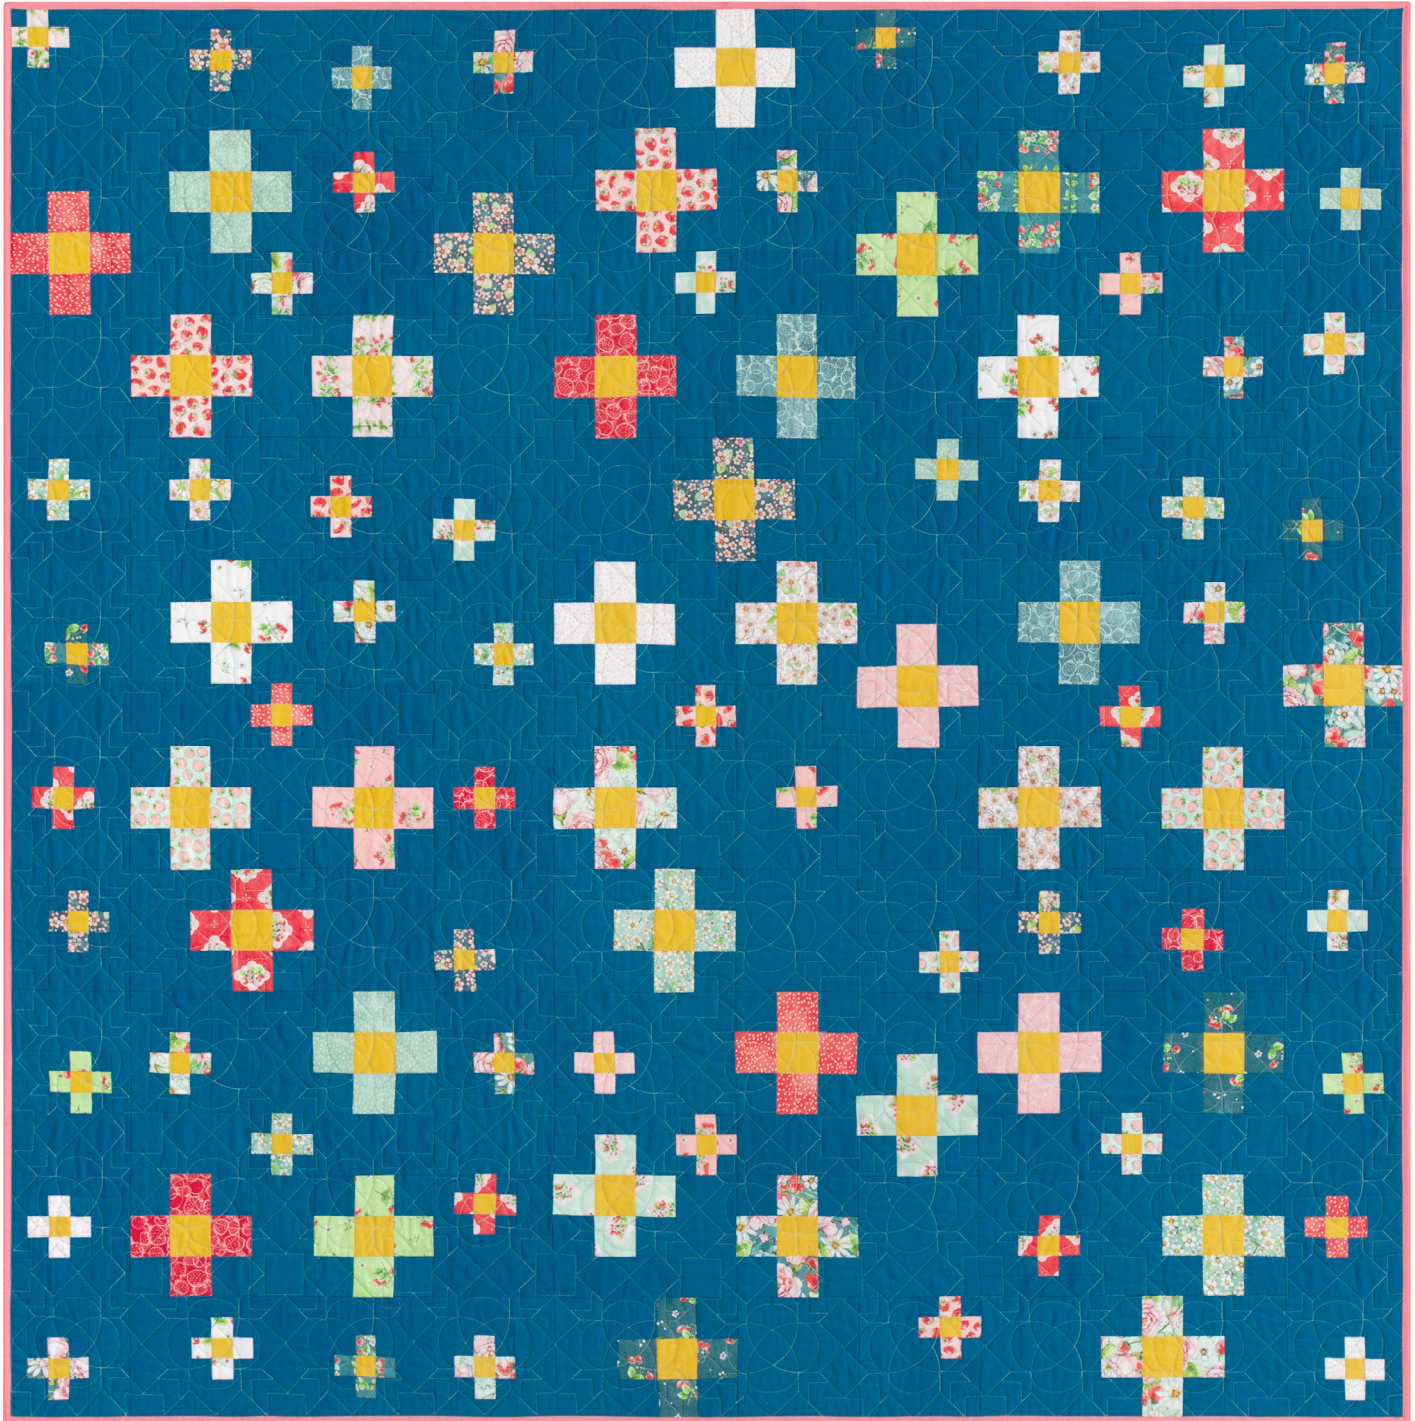

Pattern available for purchase
from briarhilldesigns.blogspot.com

Project Name: **Blossom Berry Quilt**
Dimensions: **70" x 70"**
Designed by Briar Hill Designs

PRO15392