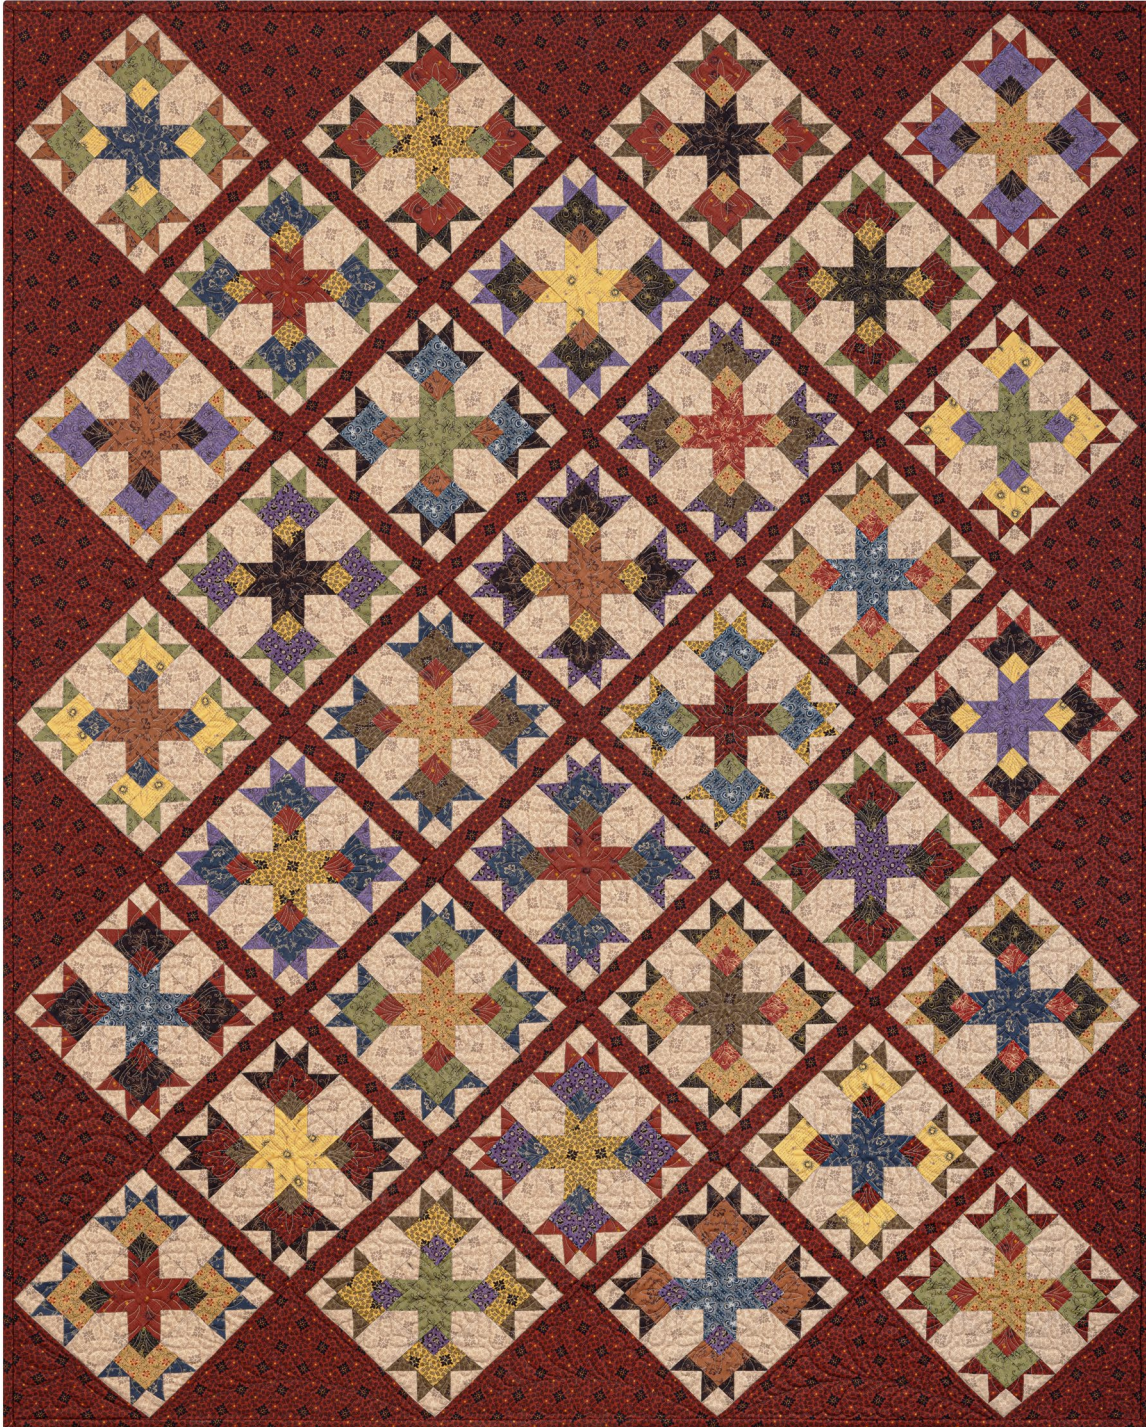

Pattern available for purchase
from yellowcreekquilt designs.com

Project Name: **Firefighter 402**
Dimensions: **49 1/2" x 63"**
Designed by Jill Shaulis

PRO15275