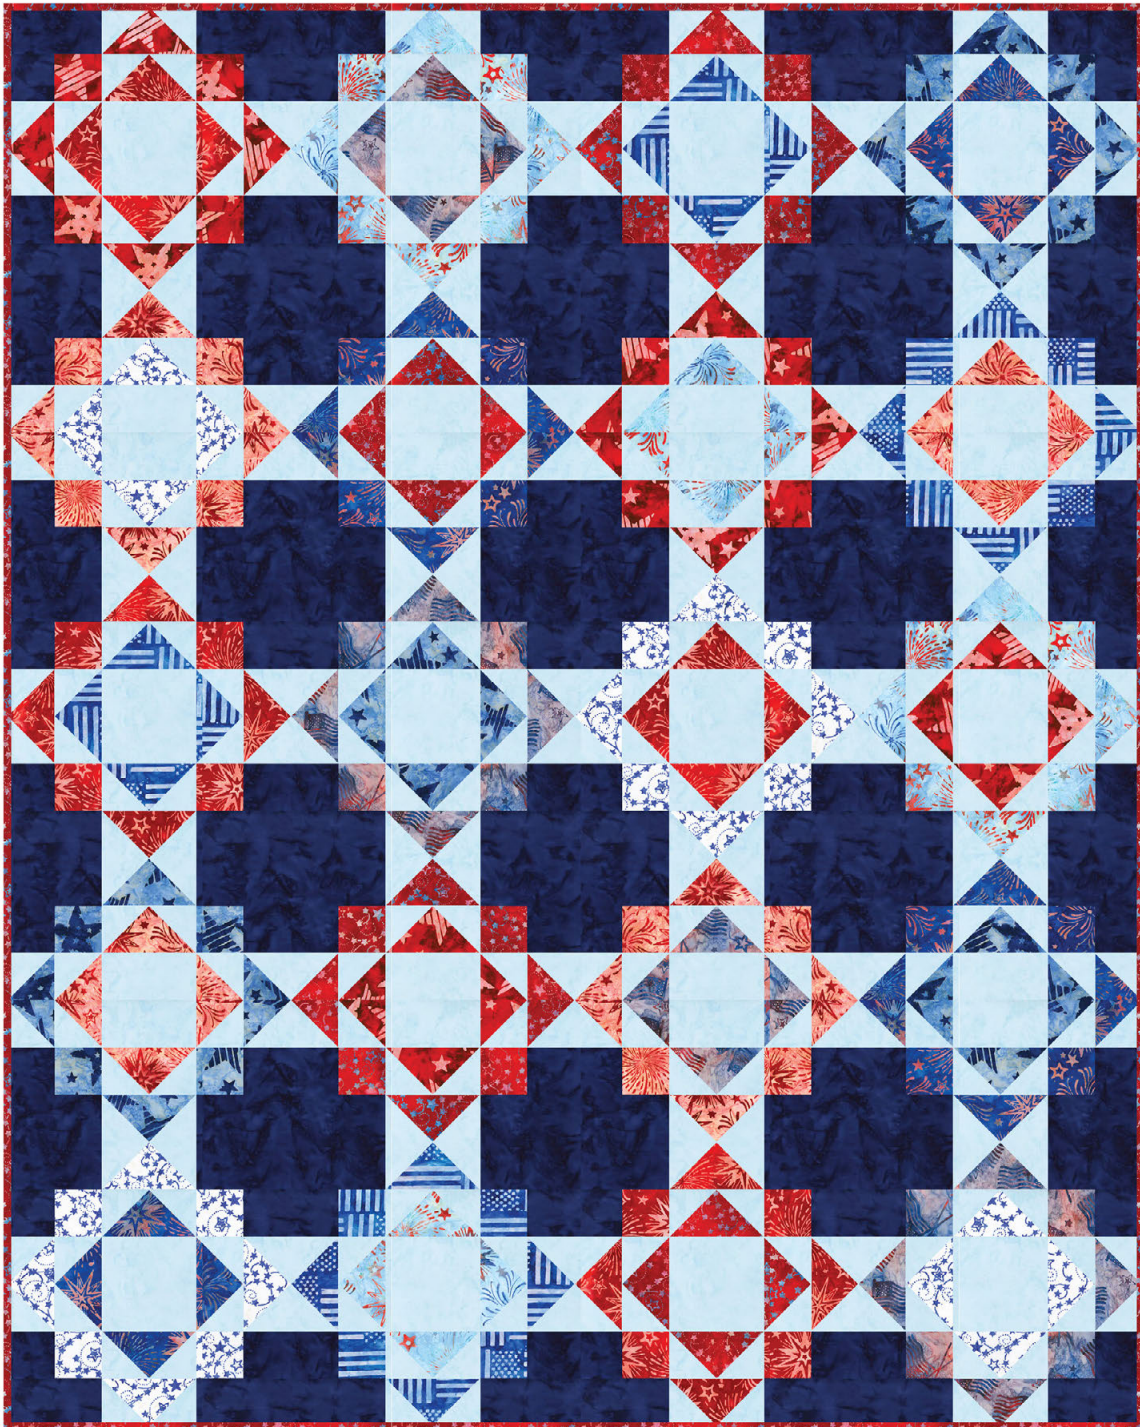

Star Spangled

Pattern available for purchase
from meadowmistdesigns.com

Project Name: **Camden Road**
Dimensions: **60 1/2" x 75 1/2"**
Designed by Meadow Mist Designs

PRO16334

skill level: beginner