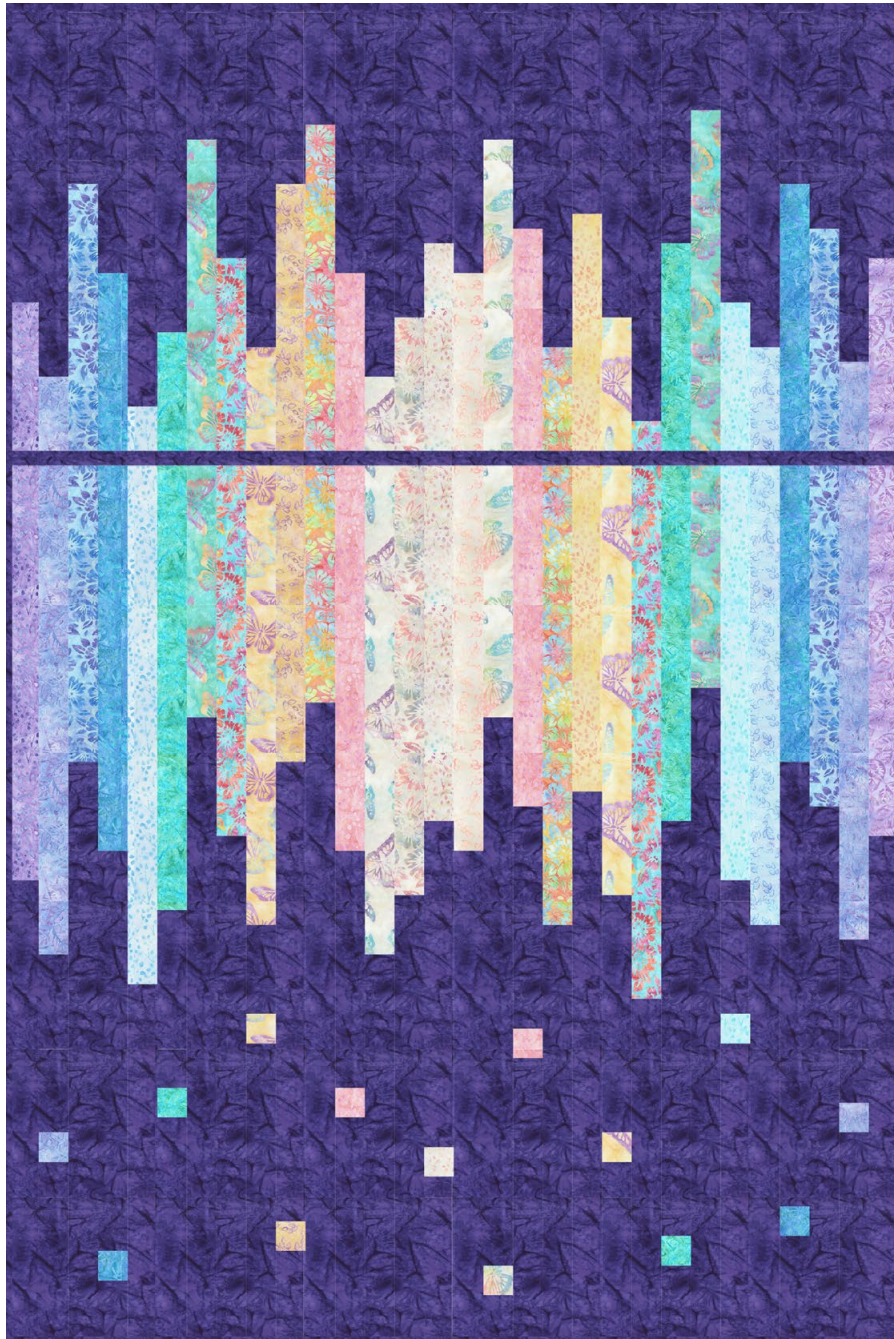

Pattern available for purchase
from huntersdesignstudio.com

Project Name: **Skyline Reflected**
Dimensions: **60" x 90"**
Designed by Hunter's Design Studio

Precut Friendly

The Skyline Reflected quilt can be made with one Roll Up - just add background and binding!