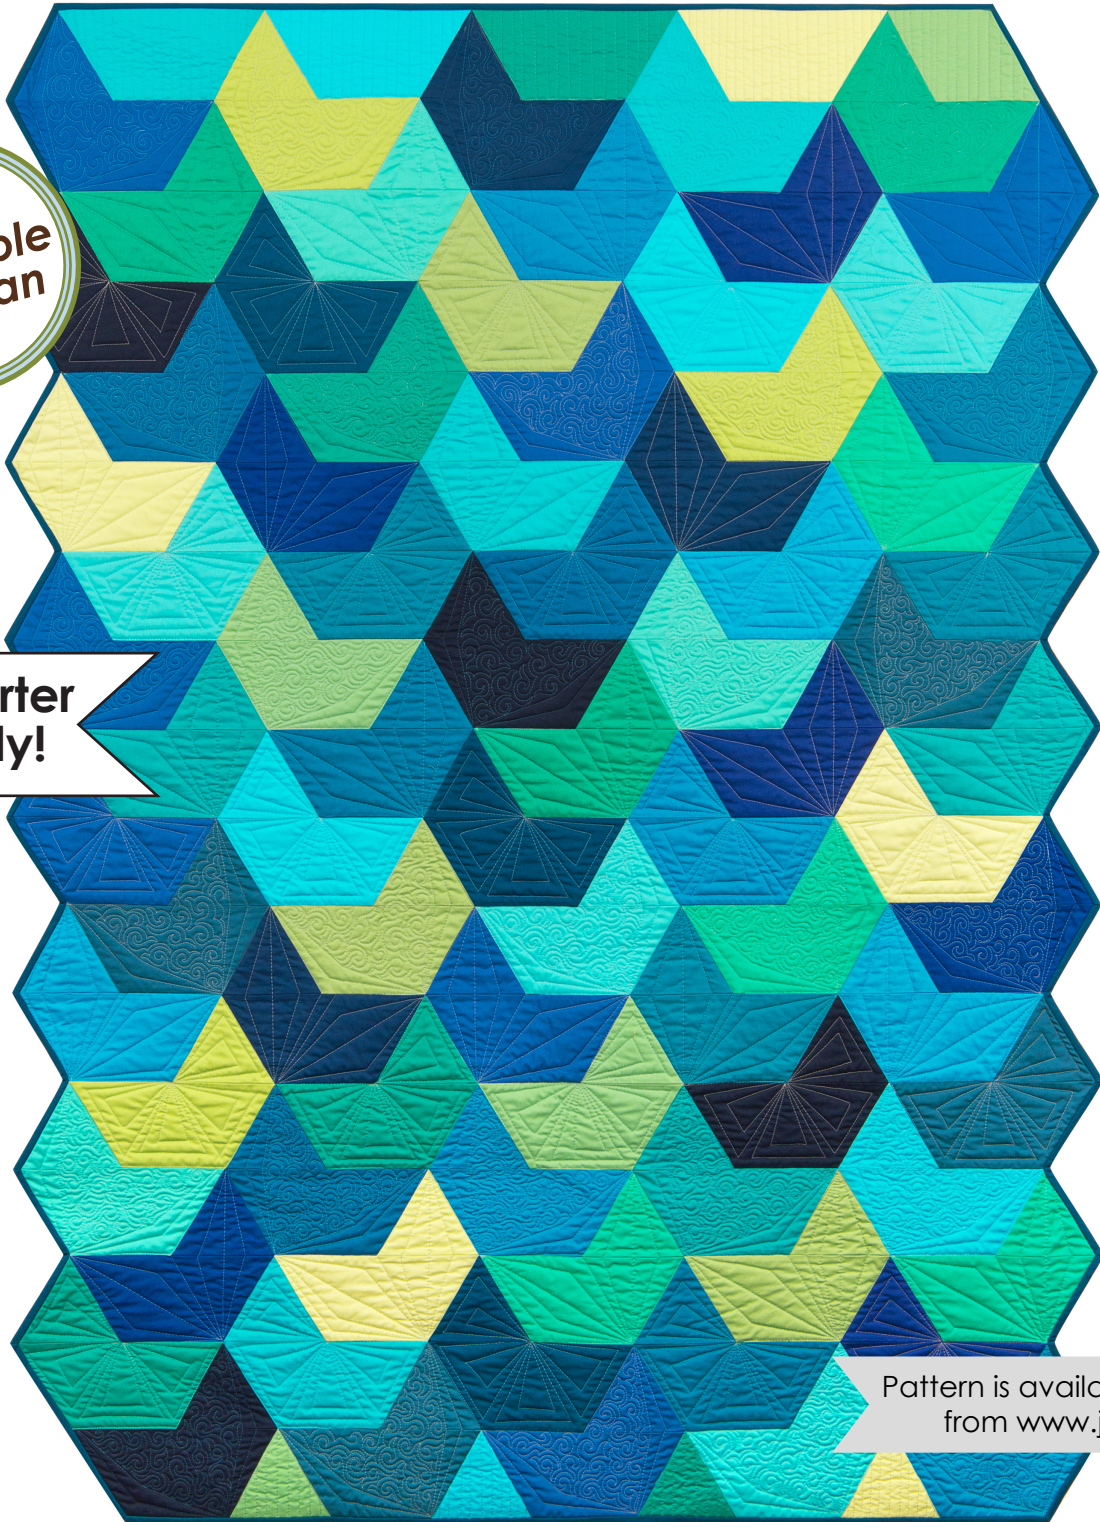

Splash

Designed by Jaybird Quilts

DESIGNER
PATTERN

Quilt
Available
for Loan

Fat Quarter
Friendly!

Pattern is available for purchase
from www.jaybirdquilts.com

featuring

KONA[®]
cotton solids
30TH
1984
2014
ANNIVERSARY