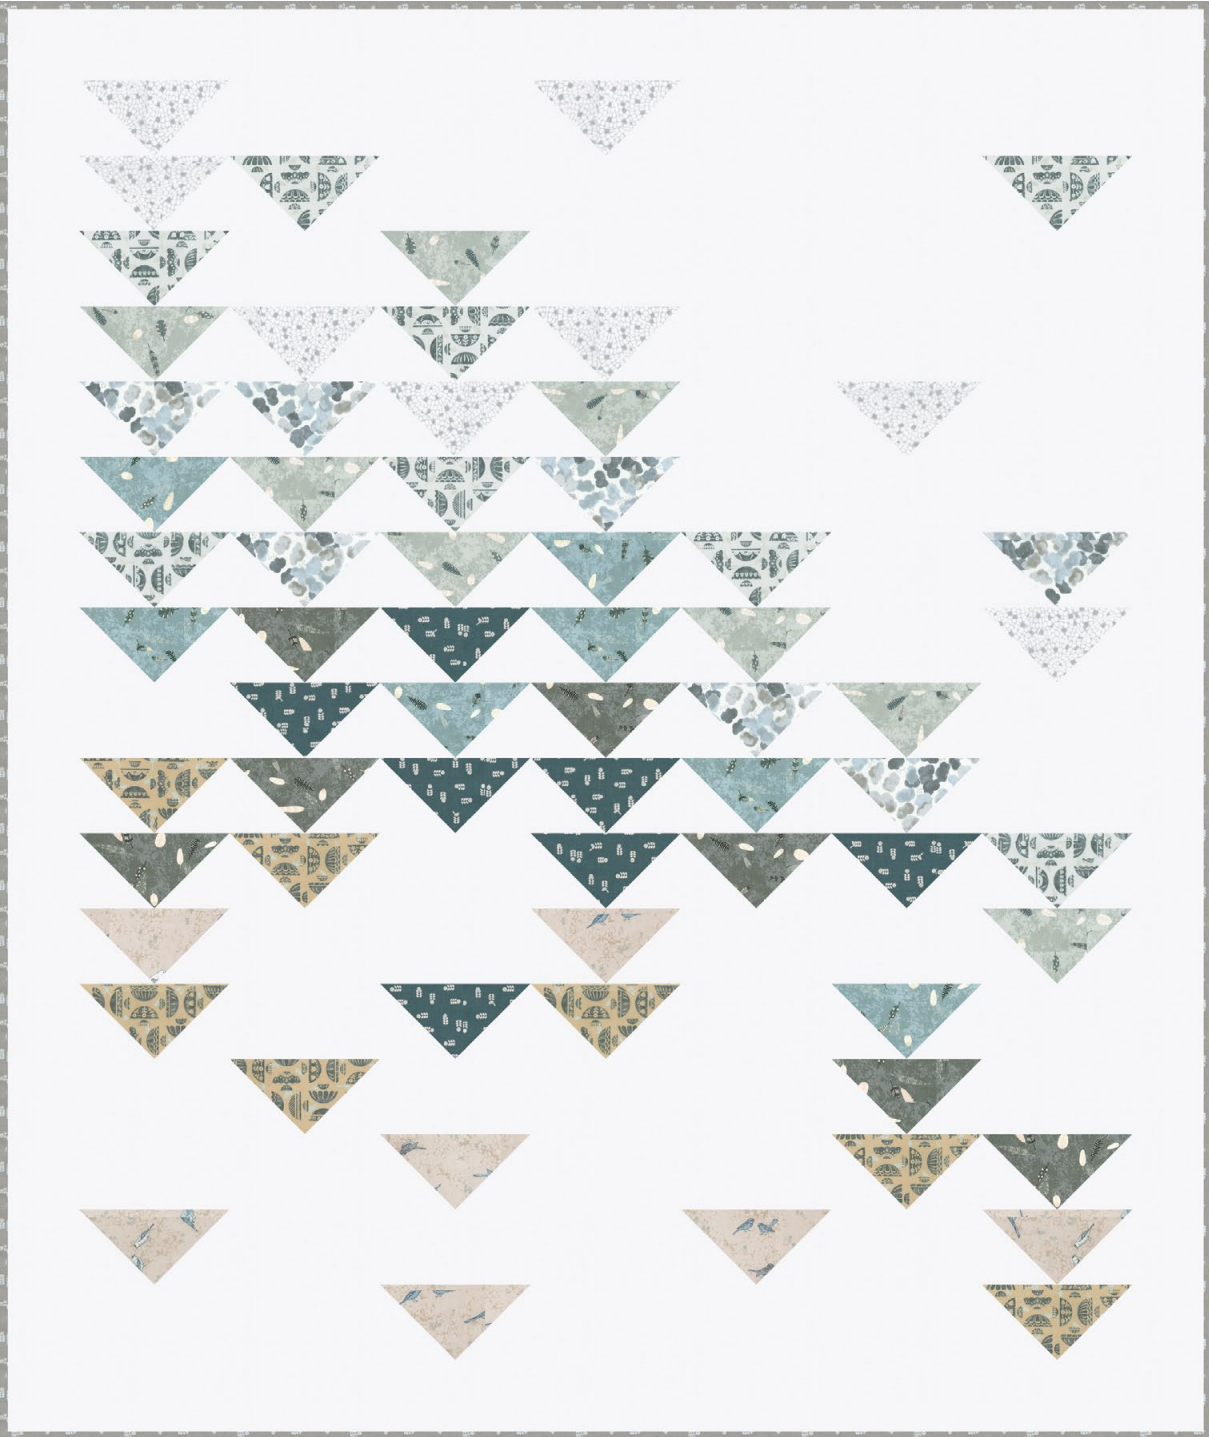

Songbird

Vanessa Lillrose & Linda Fitch

FREE pattern available for download January 2022 from robertkaufman.com

Project Name: **Silver Morning Flight**
Dimensions: **64" x 76"**
Designed by Elise Lea for RK