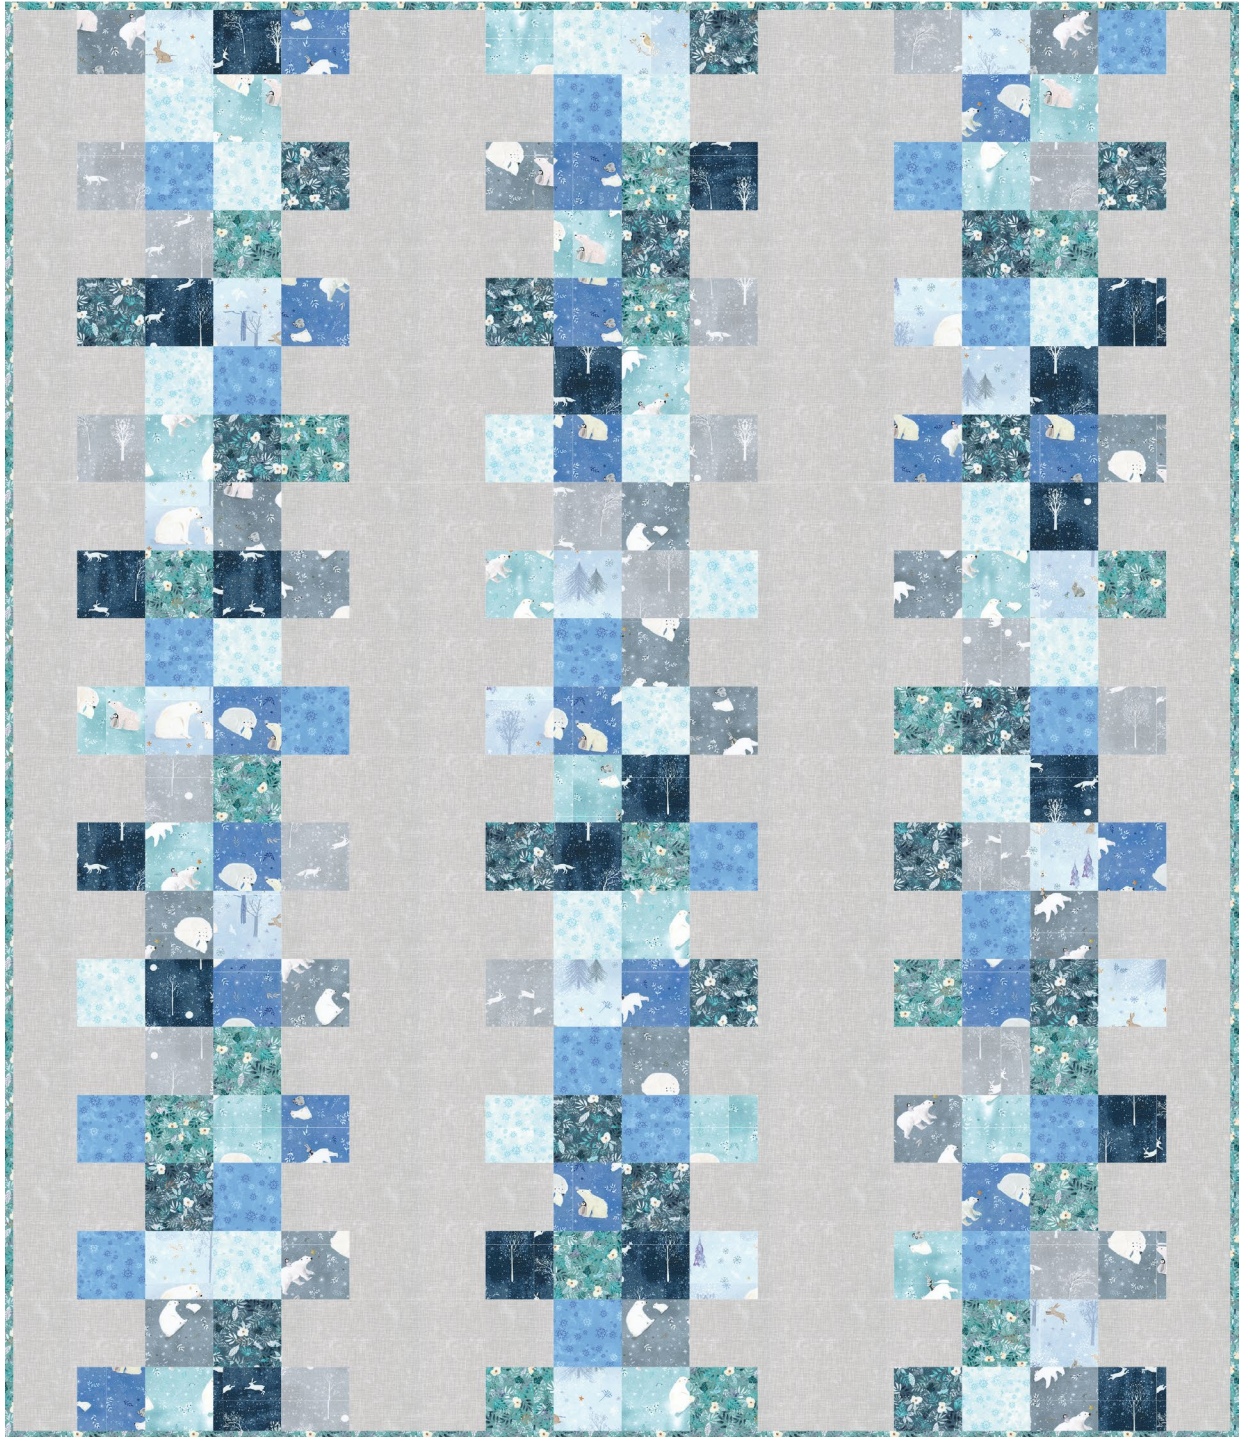

Pattern available for purchase
from jenibakerpatterns.com

Project Name: **Honeydew**
Dimensions: **64" x 74"**
Designed by Jeni Baker

PRO15509