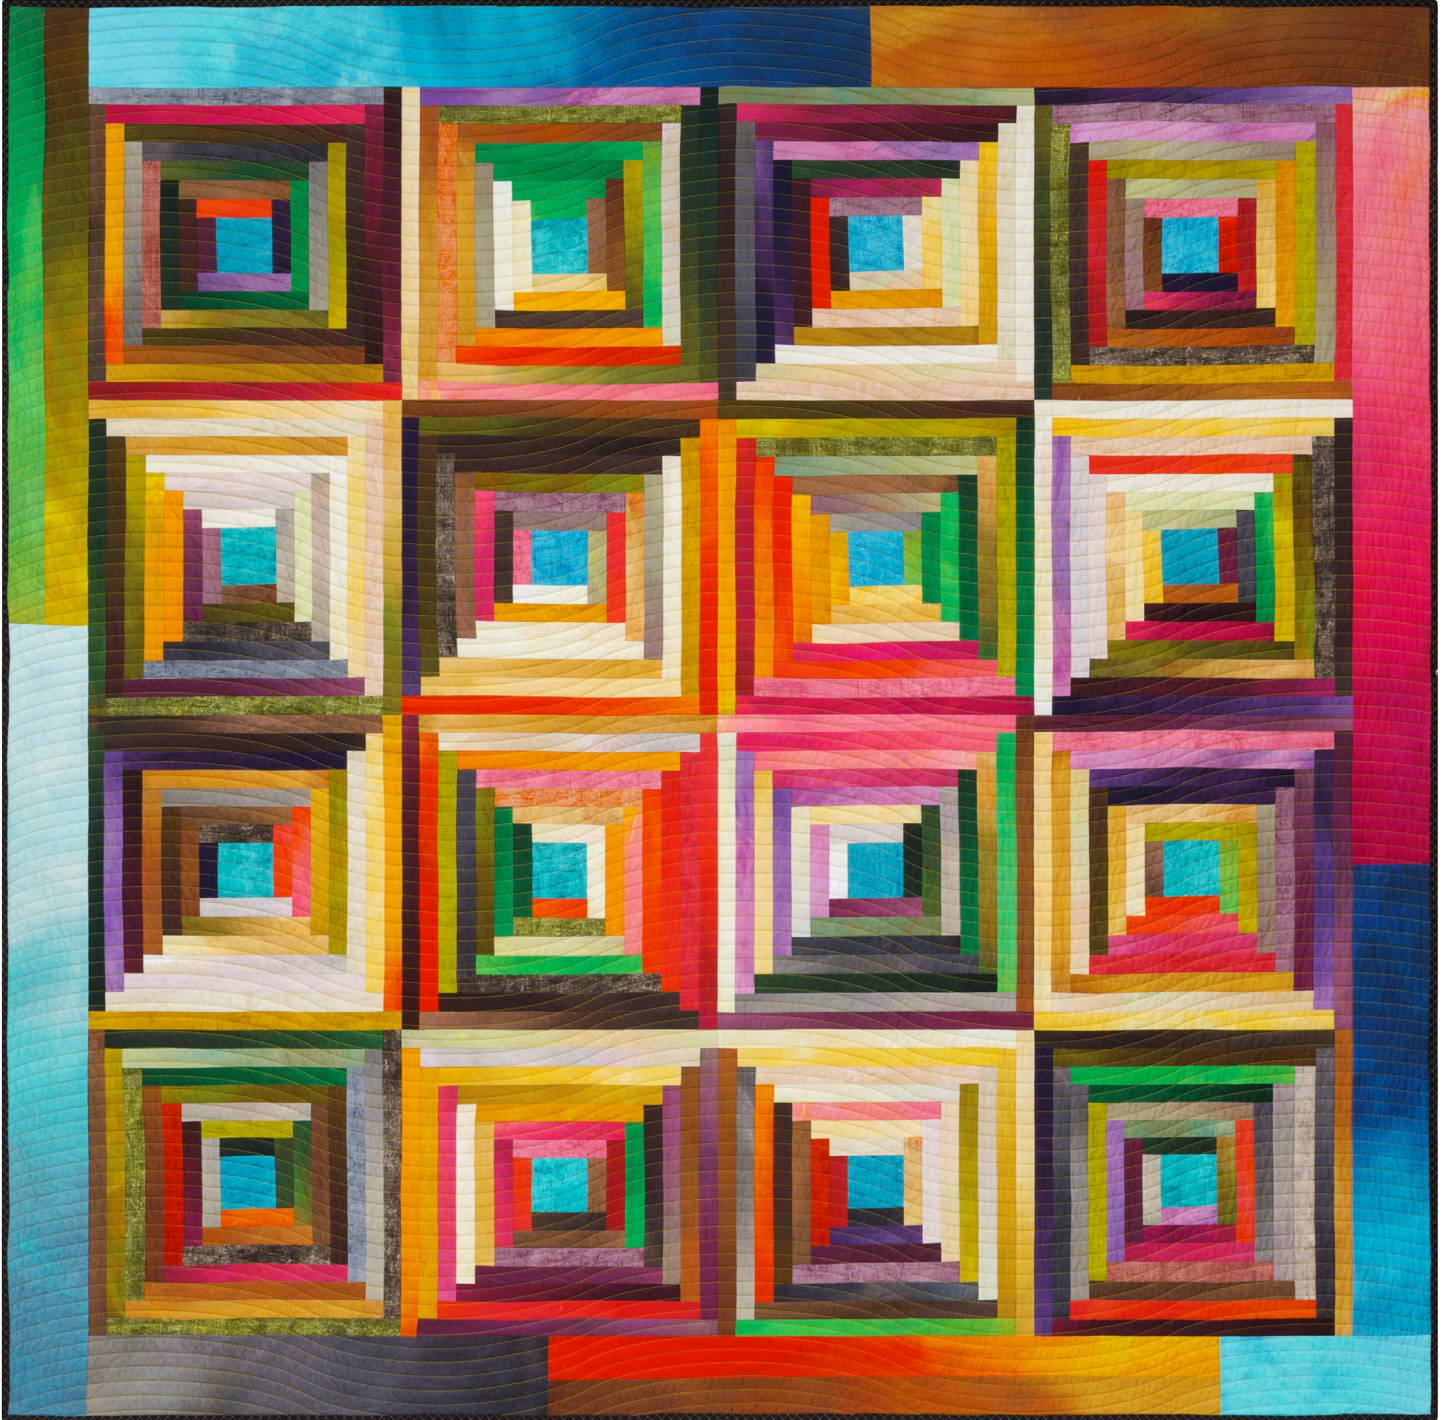

Pattern available for purchase
from jennifersampou.com

Project Name: **Sky Log Cabin**
Dimensions: **75" x 75"**
Designed by Jennifer Sampou

PRO14593