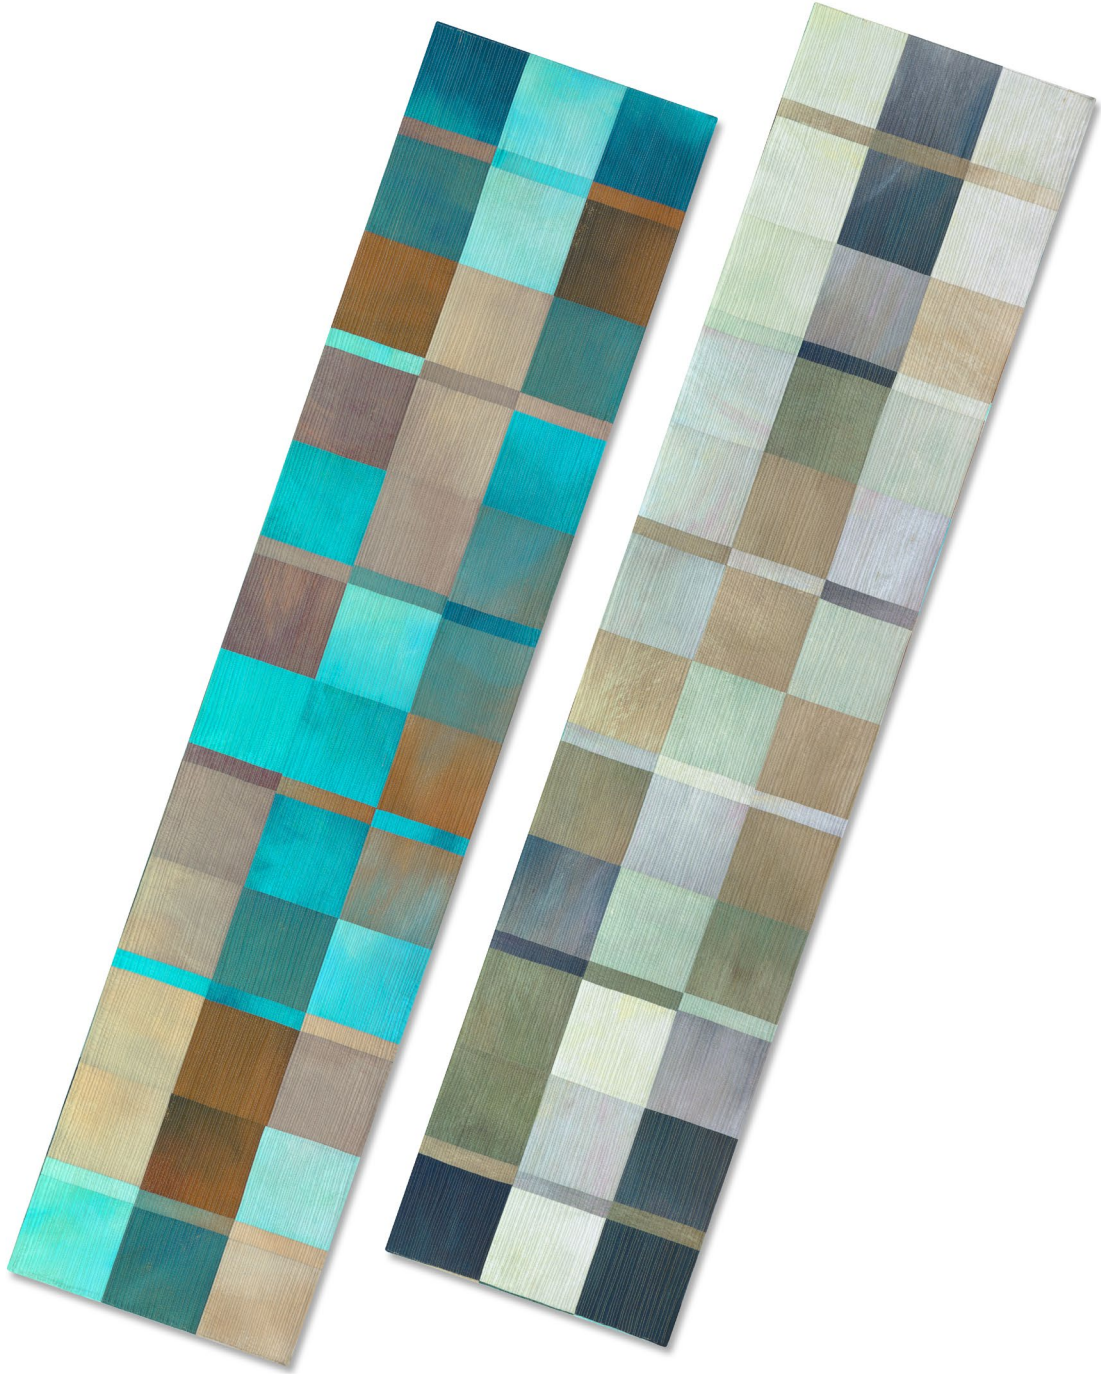

Pattern available for purchase
from jennifersampou.com

Project Name: **Sky Canyon Table Runner**
Dimensions: **72" x 16"**
Designed by Jennifer Sampou

PRO15738