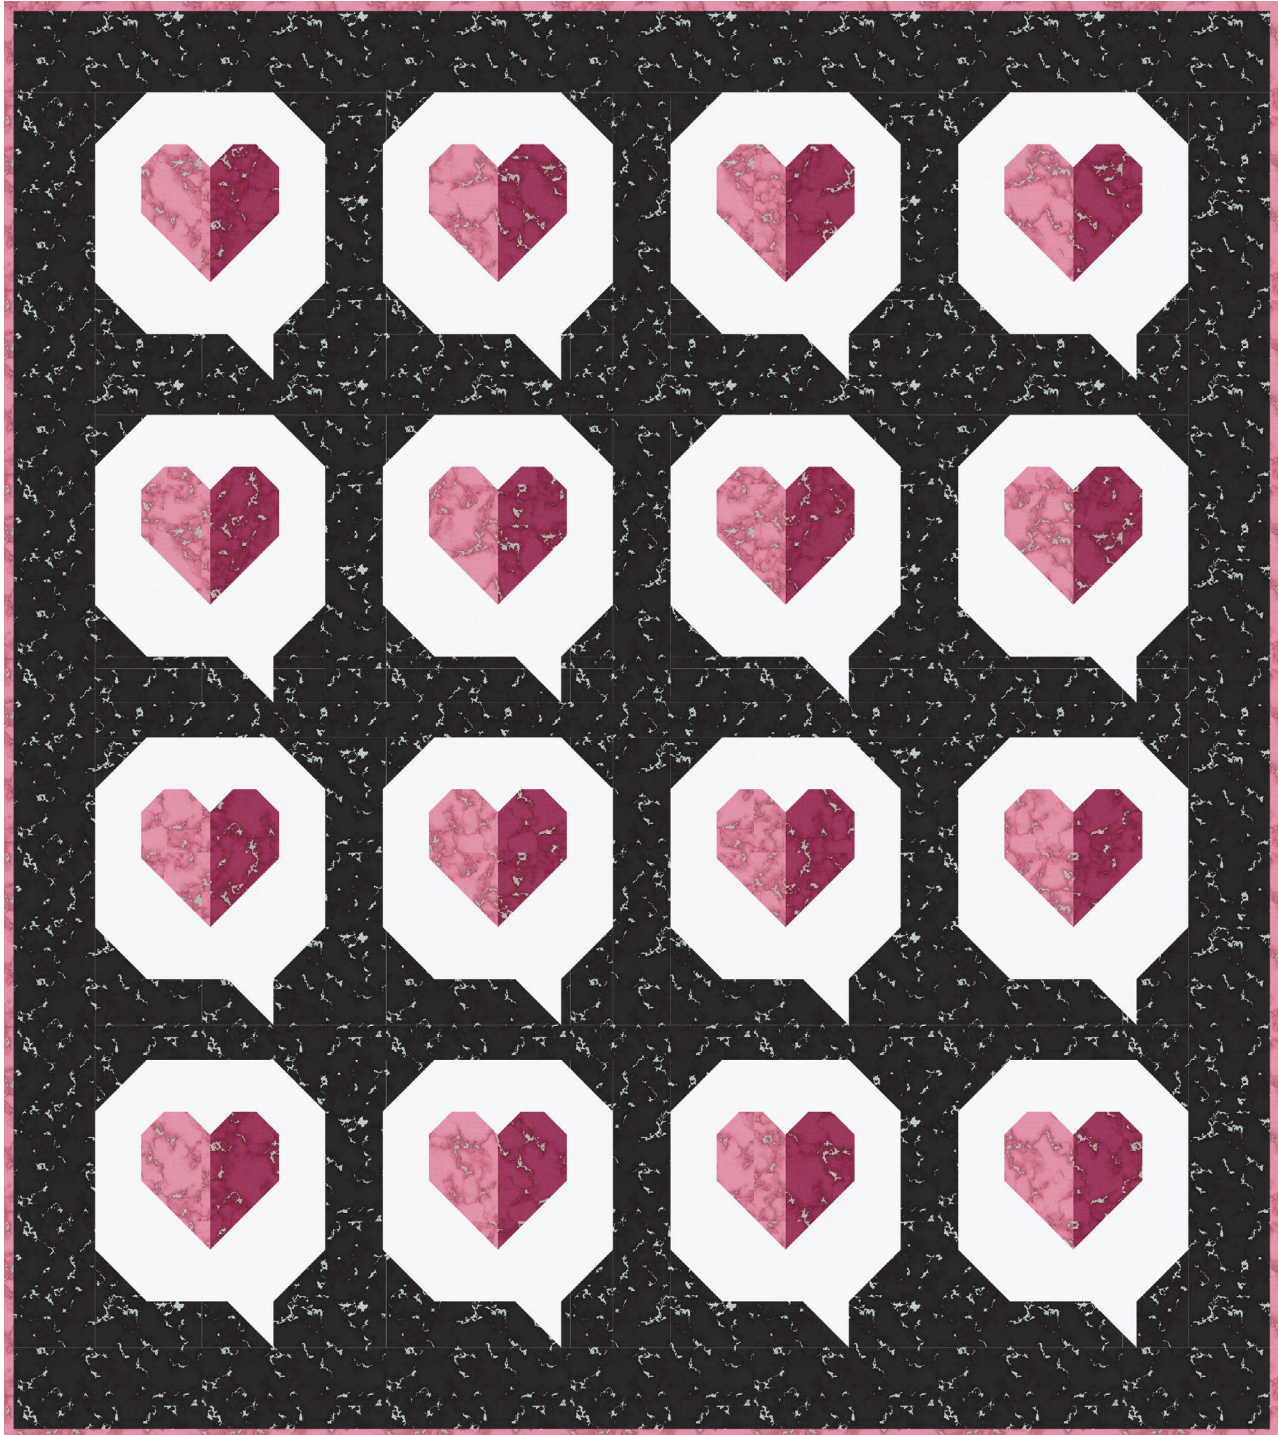

Pattern available for purchase
from thencamejune.com

Project Name: **I Heart You**

Dimensions: **55" x 62"**

Designed by Then Came June & Pen + Paper
Patterns

PRO14215