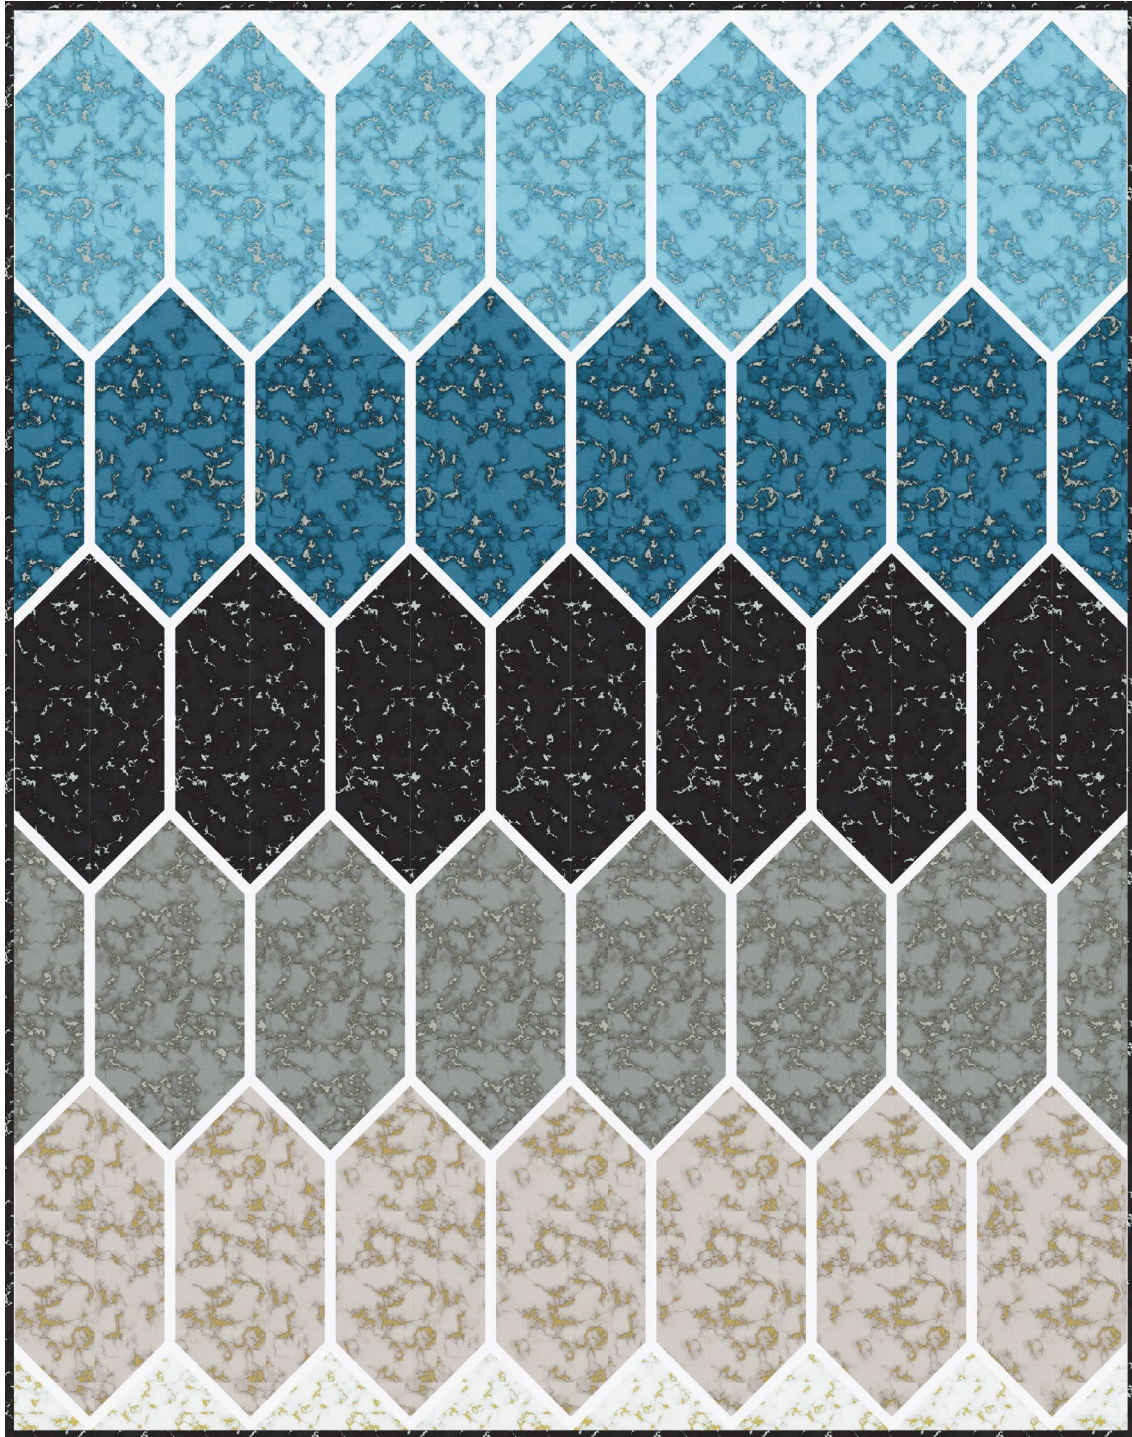

Pattern available for purchase
from loandbeholdstitchery.com

Project Name: **Church Window**
Dimensions: **53" x 62 1/2"**
Designed by Lo & Behold Stitchery

PRO14214