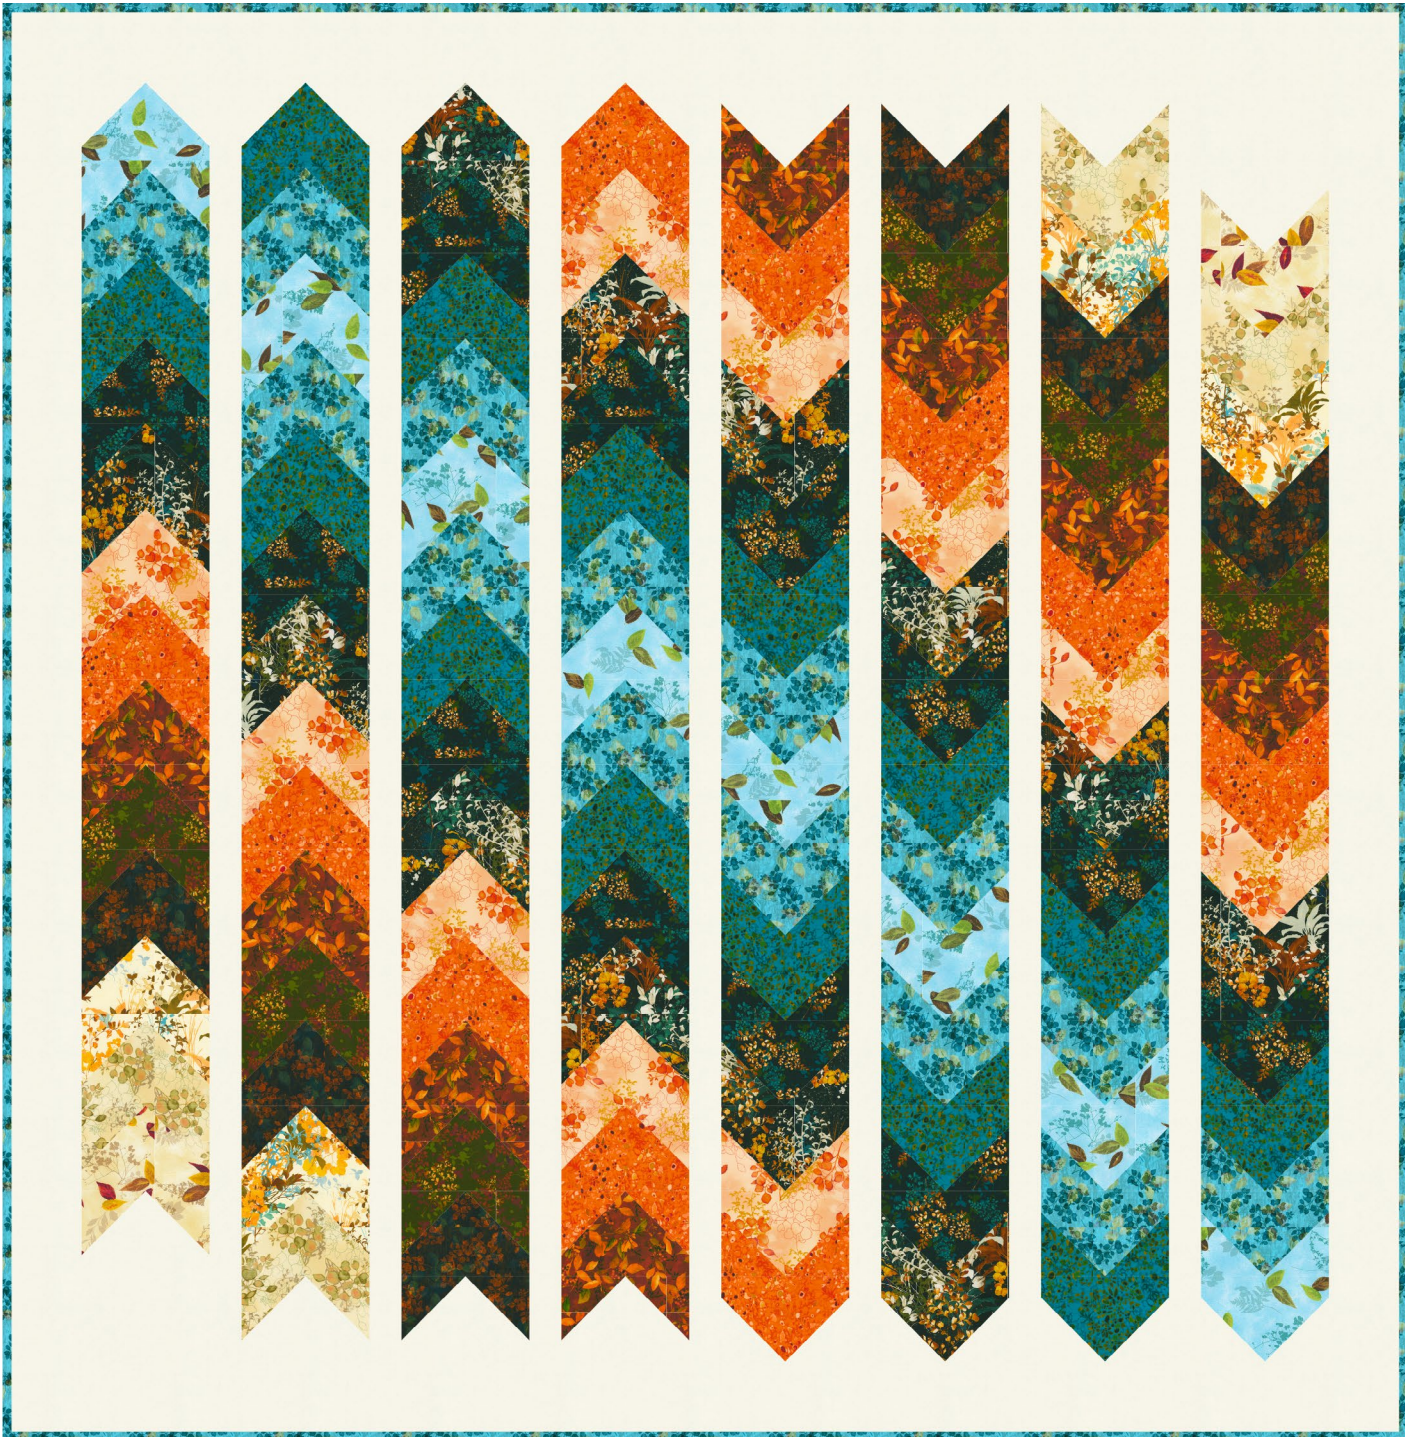

Pattern available for purchase
from poweredbyquilting.com

Project Name: **Highway Traffic**
Dimensions: **65 1/2" x 67"**
Designed by Powered by Quilting

PRO14582