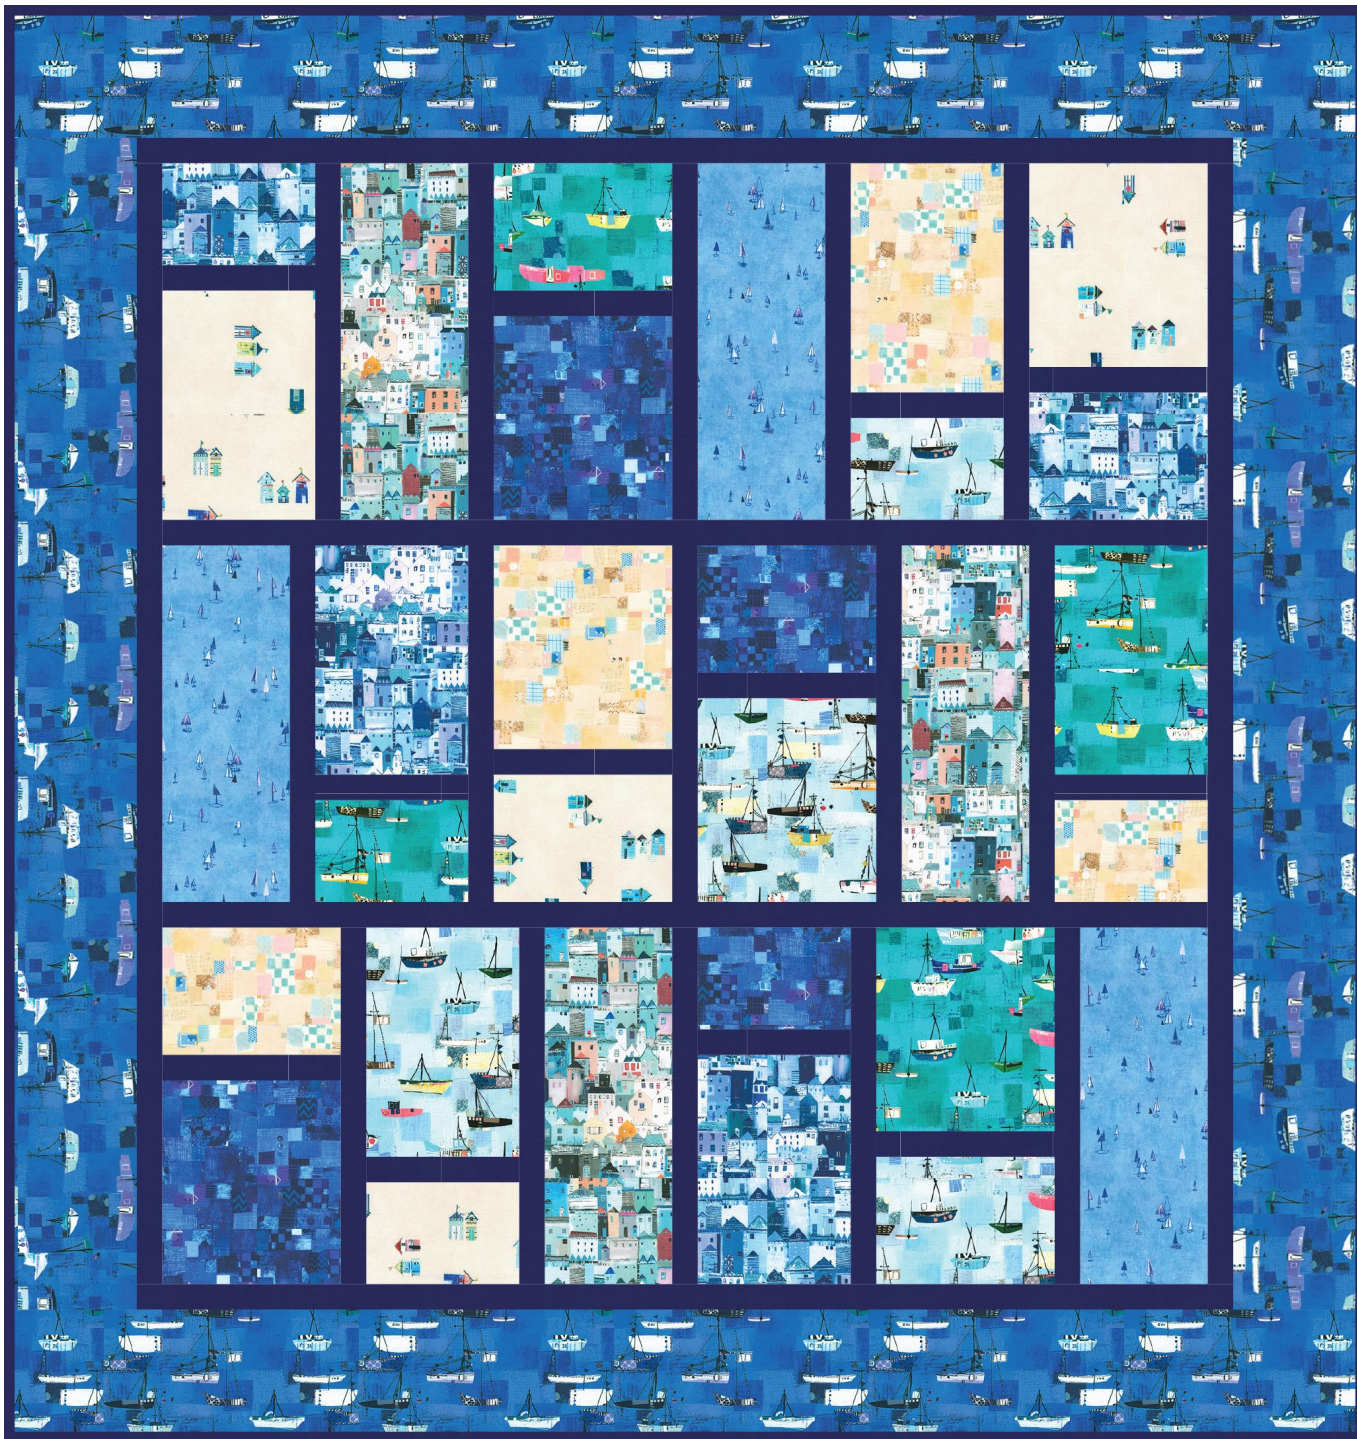

Shoreline

DESIGNER
PATTERN

Pattern available for purchase
from quiltingrenditions.com

Project Name: **Broken Windows**
Dimensions: **53 1/2" x 56"**
Designed by Quilting Renditions

PRO15729