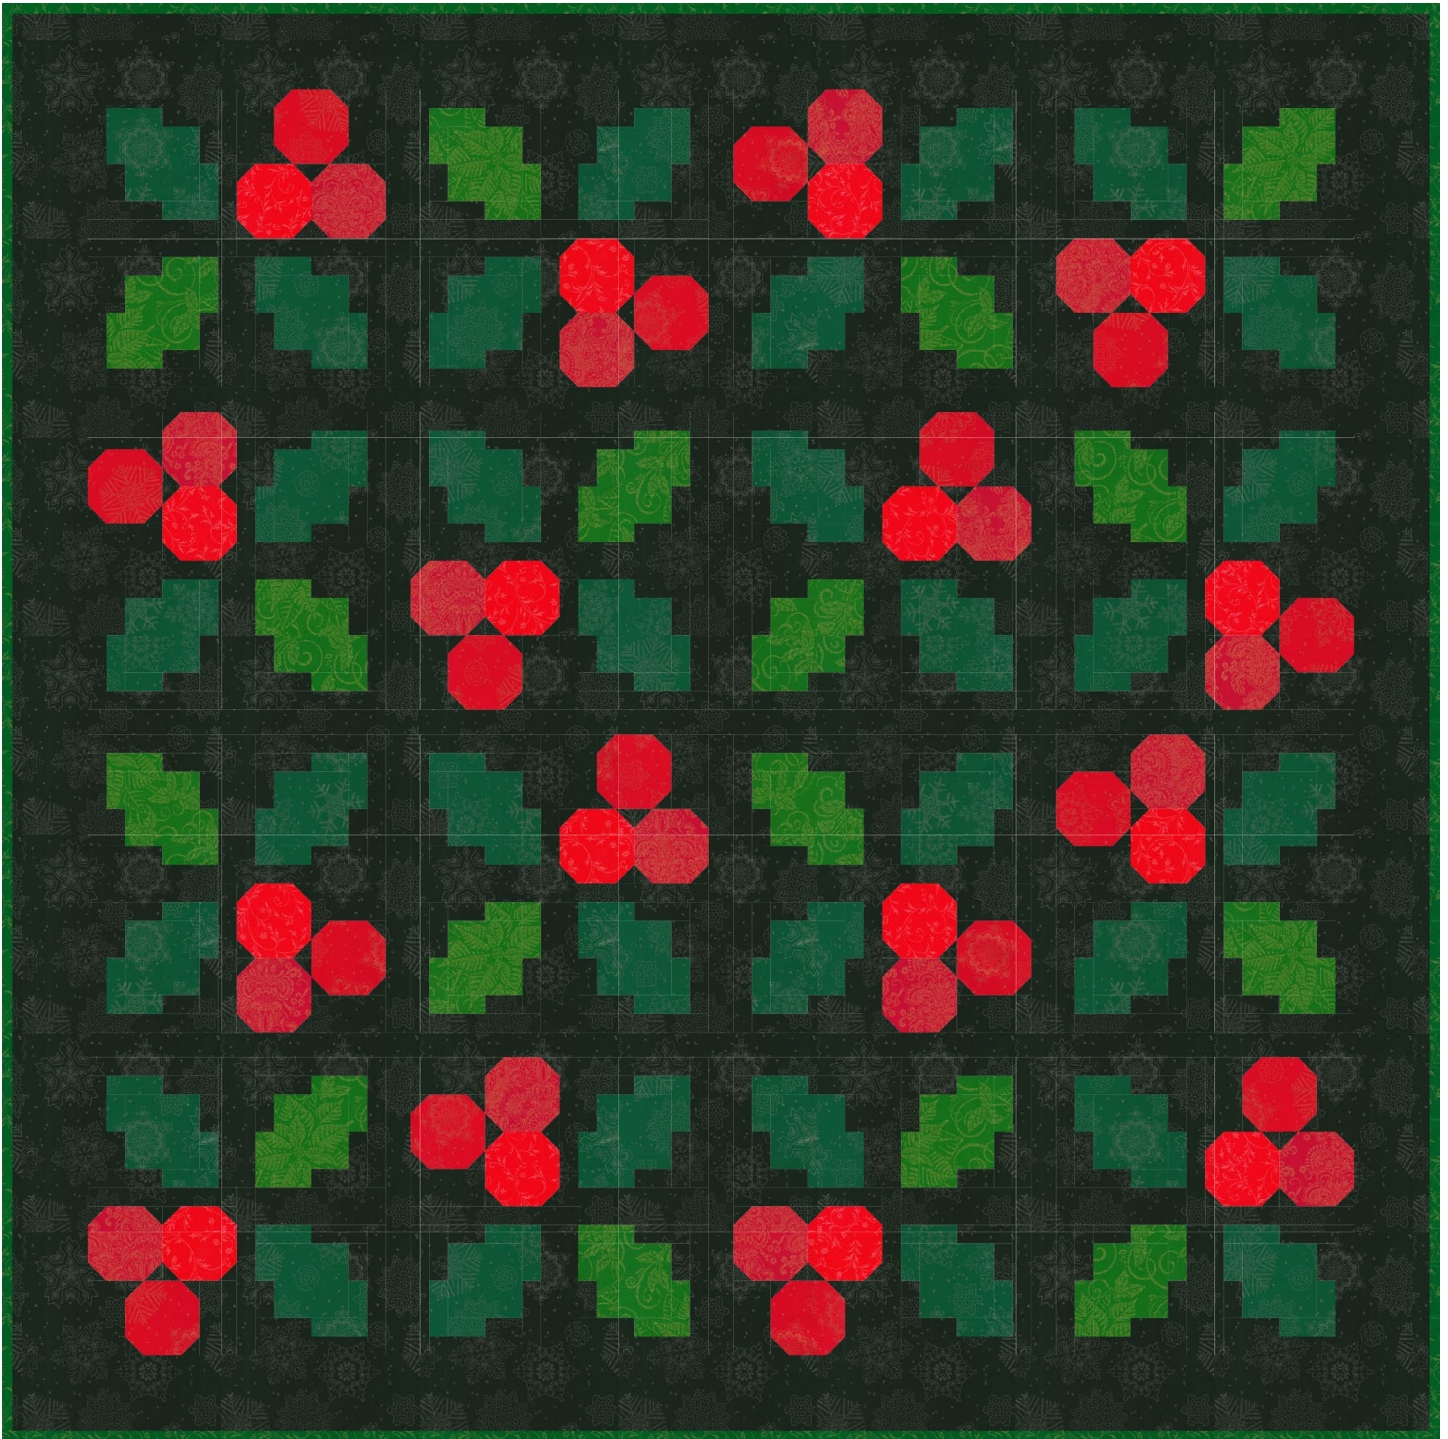

Pattern available for purchase  
from [thencamejune.com](http://thencamejune.com)

Project Name: **Holly Jolly Quilt**  
Dimensions: **57 1/2" x 57 1/2"**  
Designed by Then Came June

PRO15041