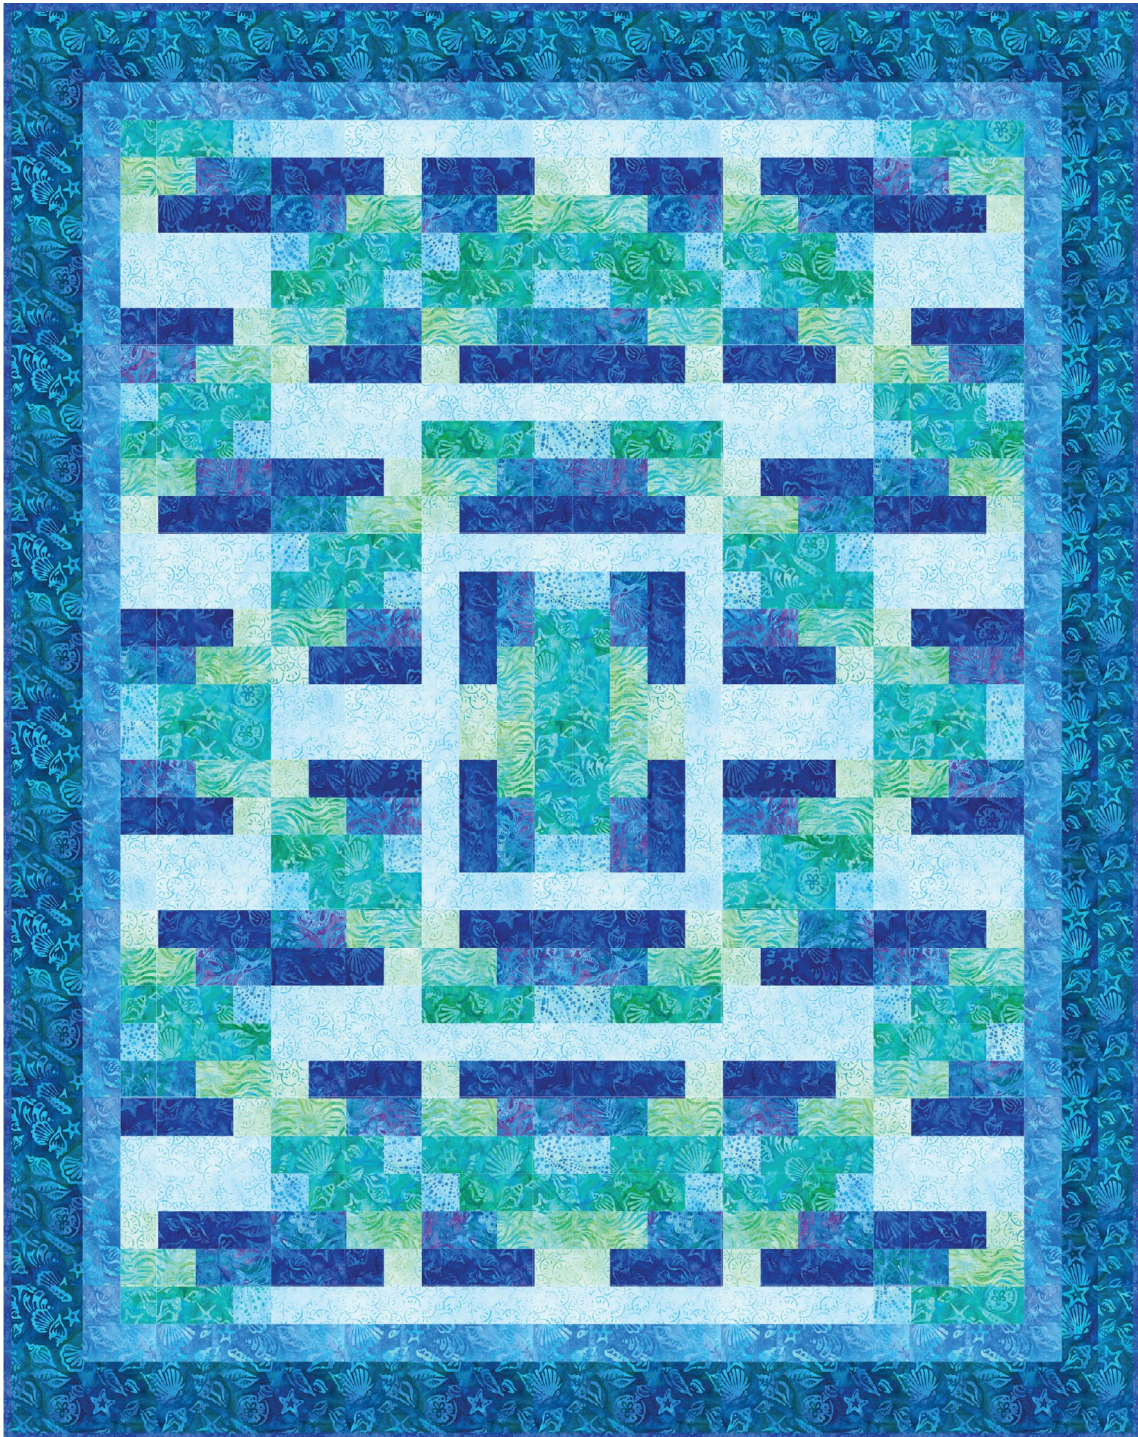

Pattern available for purchase
from mountainpeekcreations.com

Project Name: **Twisted**
Dimensions: **60 1/2" x 76 1/2"**
Designed by Mountainpeek Creations

PRO15114