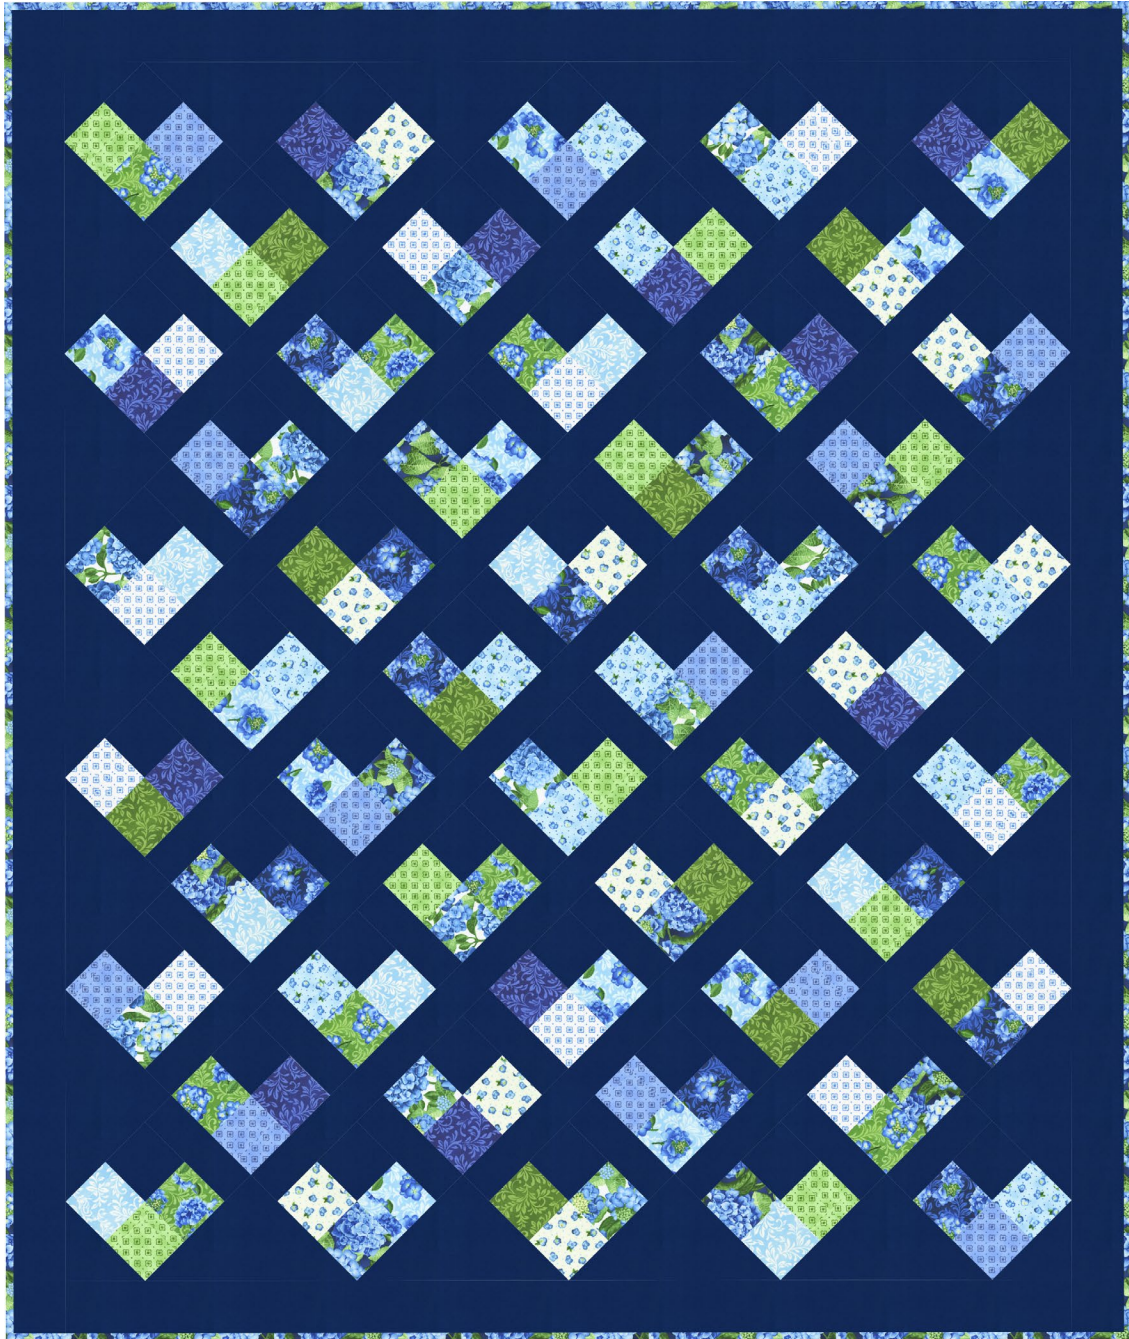

Pattern available for purchase
from quiltyloveshop.com

Project Name: **Quilty Hearts**
Dimensions: **61" x 72"**
Designed by Quilty Love

Precut Friendly

The Quilty Hearts quilt can be made with 13 Fat Eighths - just add background and binding!