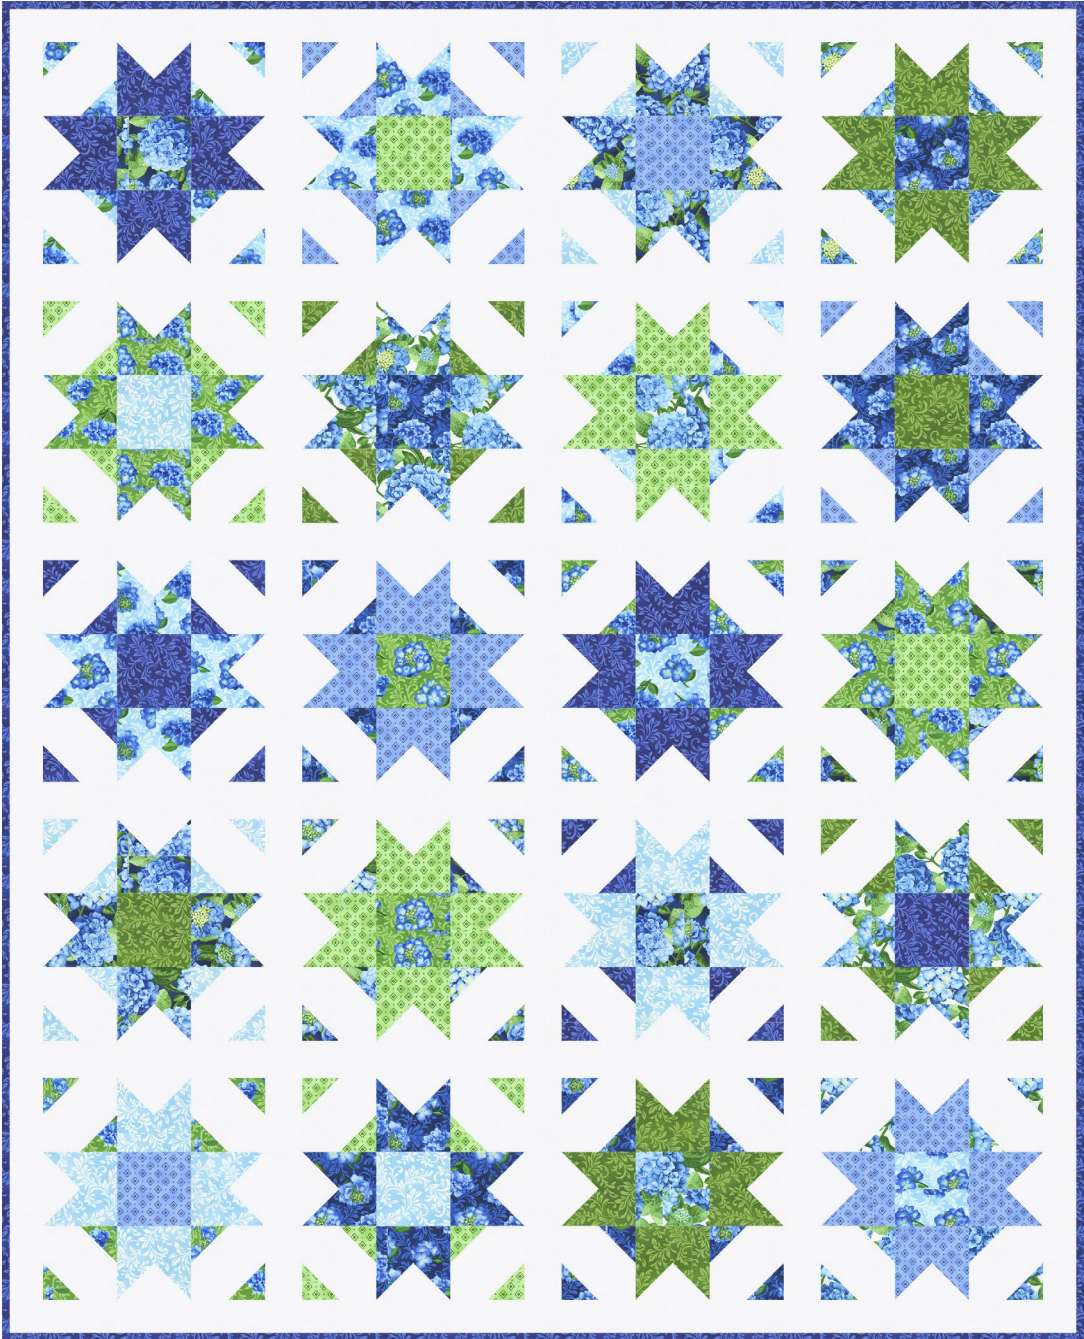

Pattern available for purchase  
from [quiltyloveshop.com](http://quiltyloveshop.com)

Project Name: **Compass Star**  
Dimensions: **58" x 72"**  
Designed by Quilty Love

**Precut Friendly**

**The Compass Star can be made with 10 Fat Quarters - just add background and binding!**