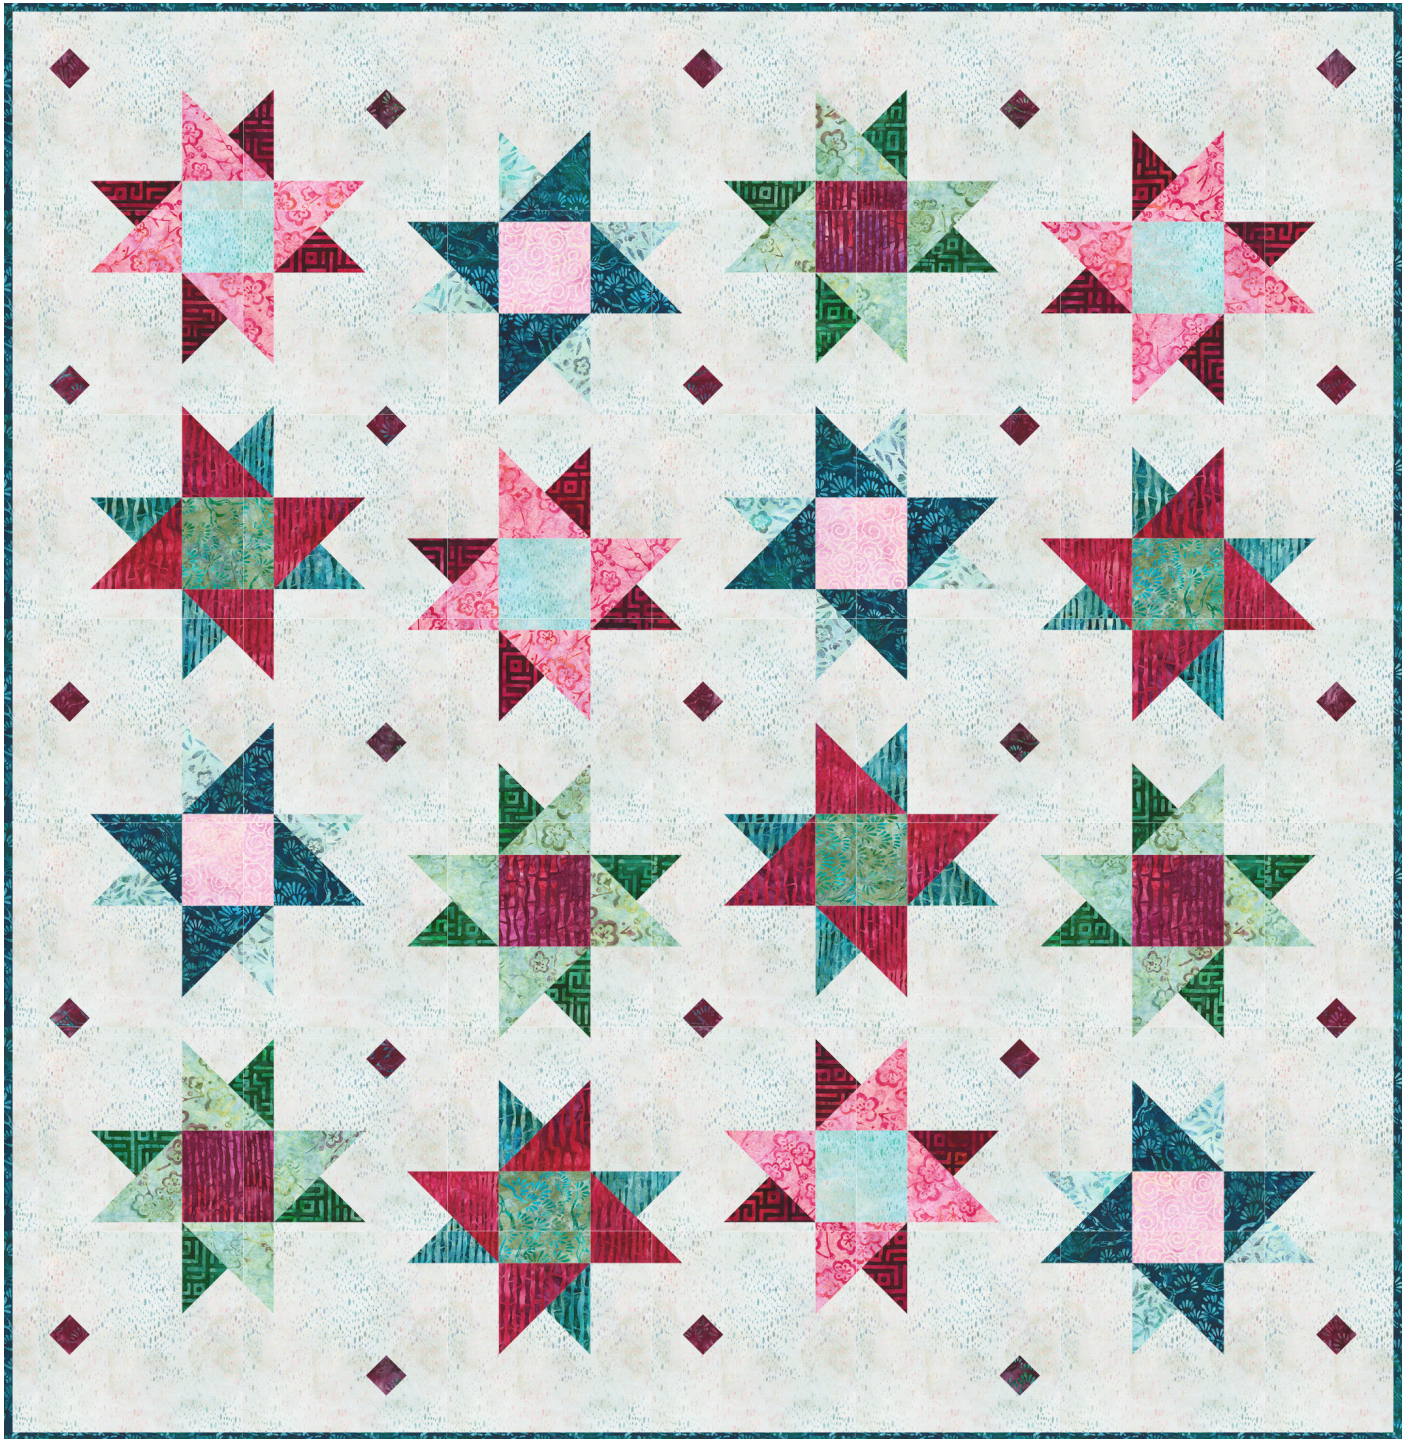

Sakura

by Lynn
Strodes

DESIGNER
PATTERN

Pattern available for purchase
from thencamejune.com

Project Name: **Starry Skies**

Dimensions: **68" x 72"**

Designed by Then Came June & Pen + Paper
Patterns

PRO13892