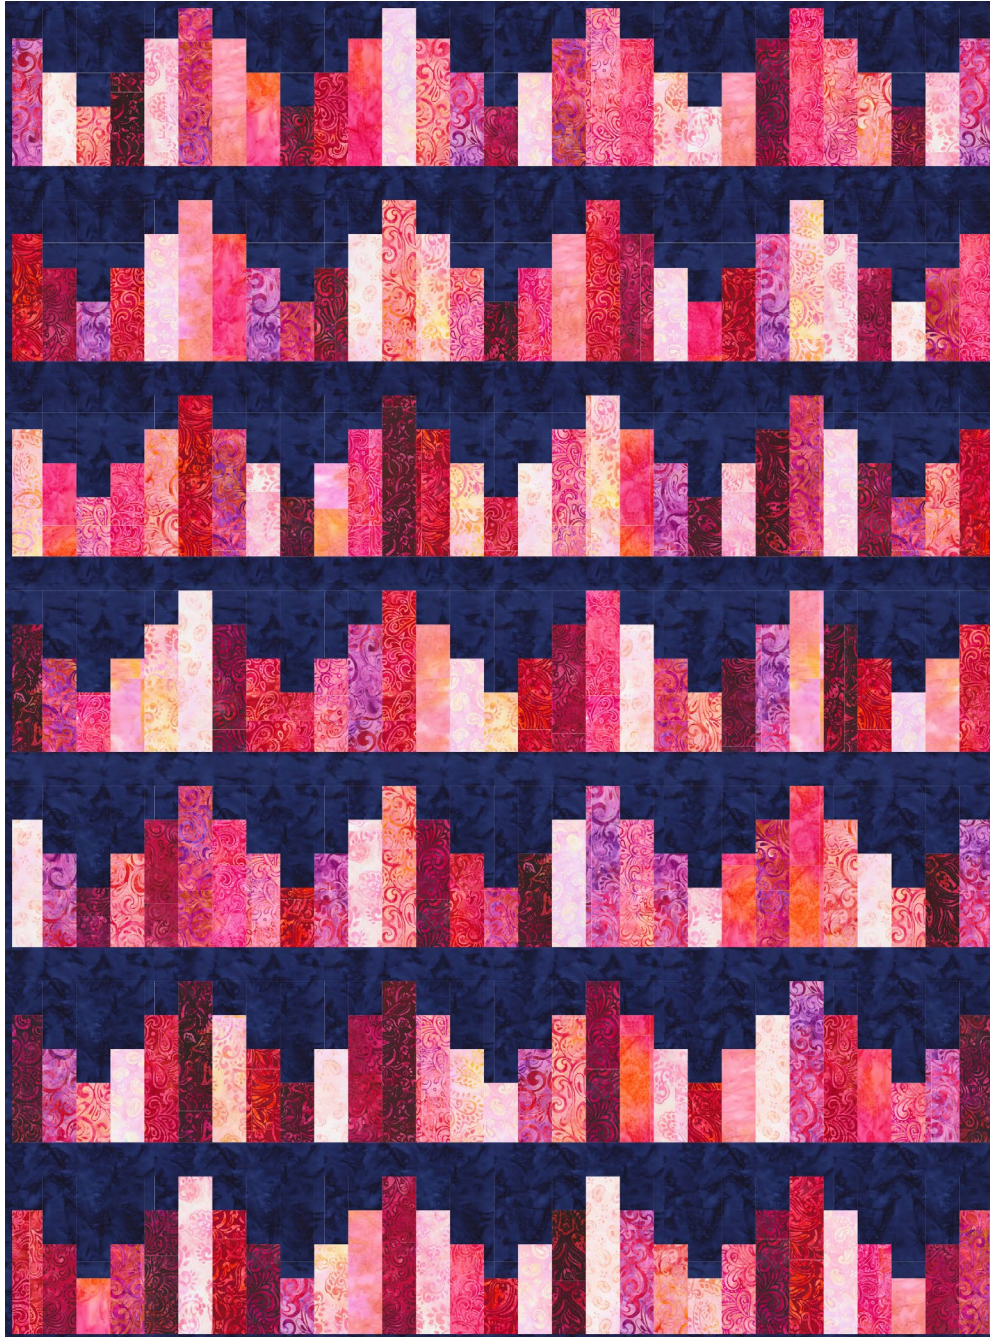

Pattern available for purchase
from villarosadesigns.com

Project Name: **Paradise**
Dimensions: **58" x 75"**
Designed by Villa Rosa Designs

Precut Friendly

The Paradise quilt can be made with one Roll Up - just add background & binding!