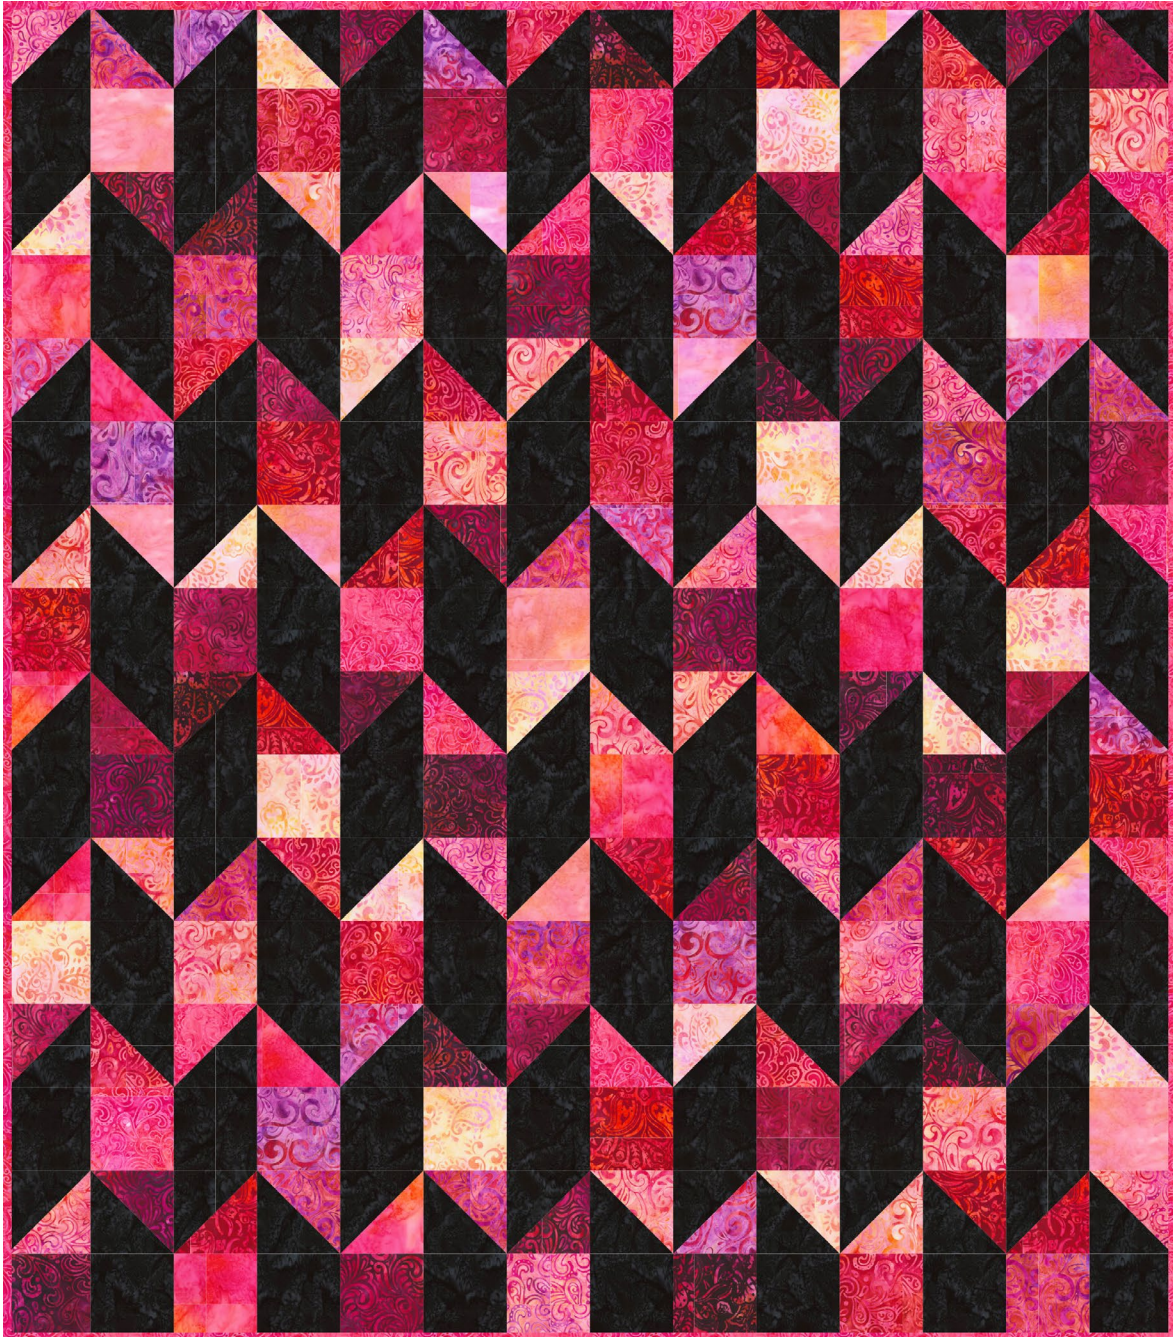

Pattern available for purchase
from meadowmistdesigns.com

Project Name: **Board and Batten**
Dimensions: **56 1/2" x 64 1/2"**
Designed by Meadow Mist Designs

Precut Friendly

The Board and Batten quilt can be made with one Ten Square - just add background & binding!