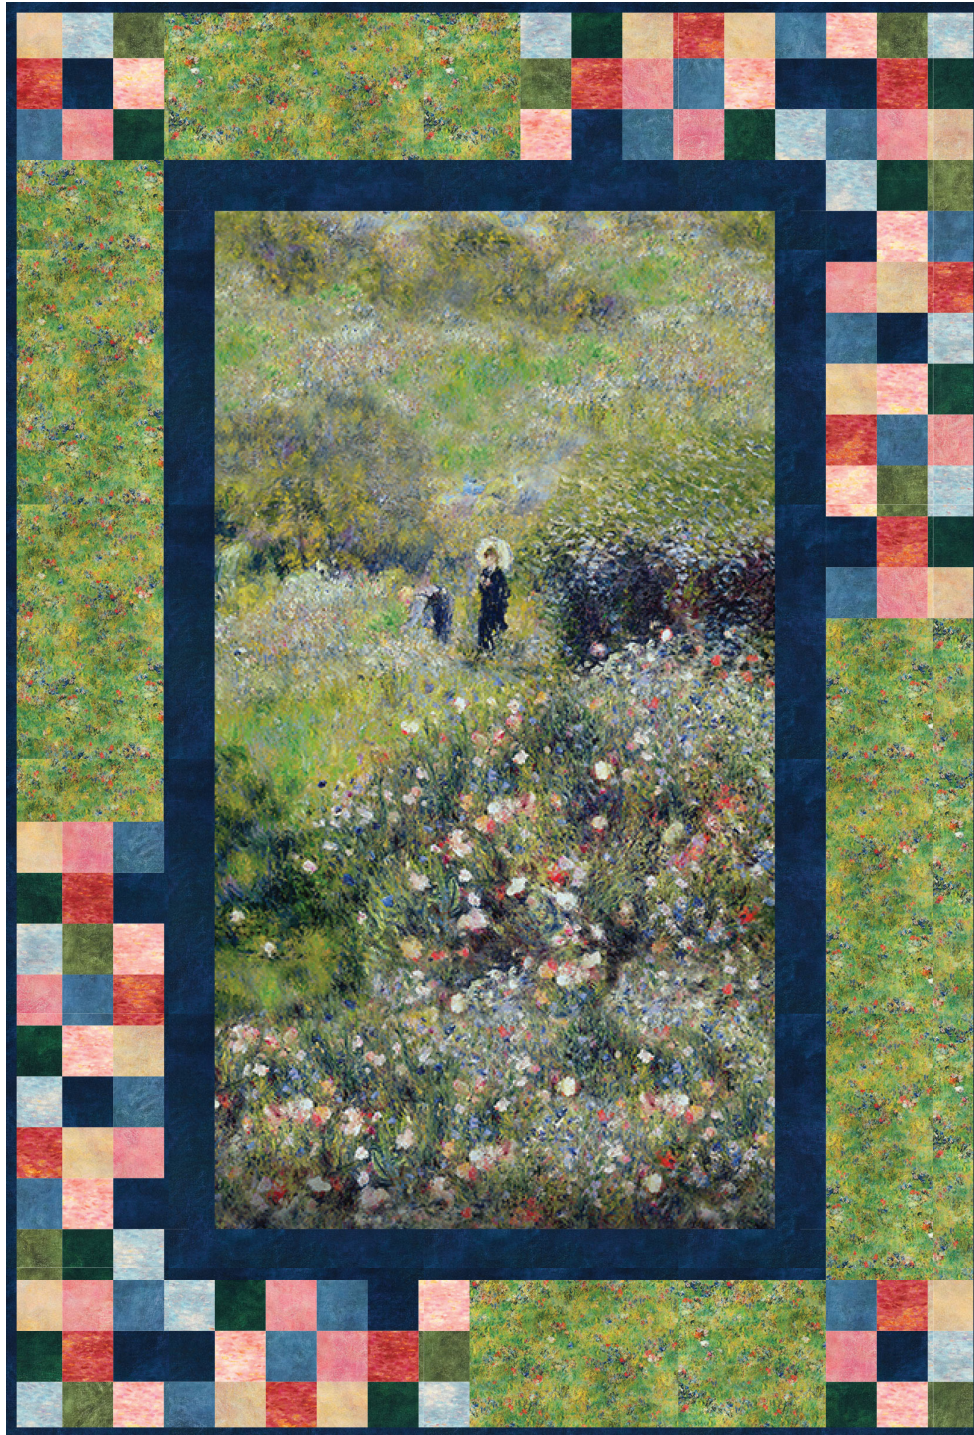

Pattern available for purchase
from mountainpeekcreations.com

Quilt Name: **Spotlight**
Dimensions: **38 1/2" x 56 1/2"**
Designed by Mountainpeek Creations

PRO12316