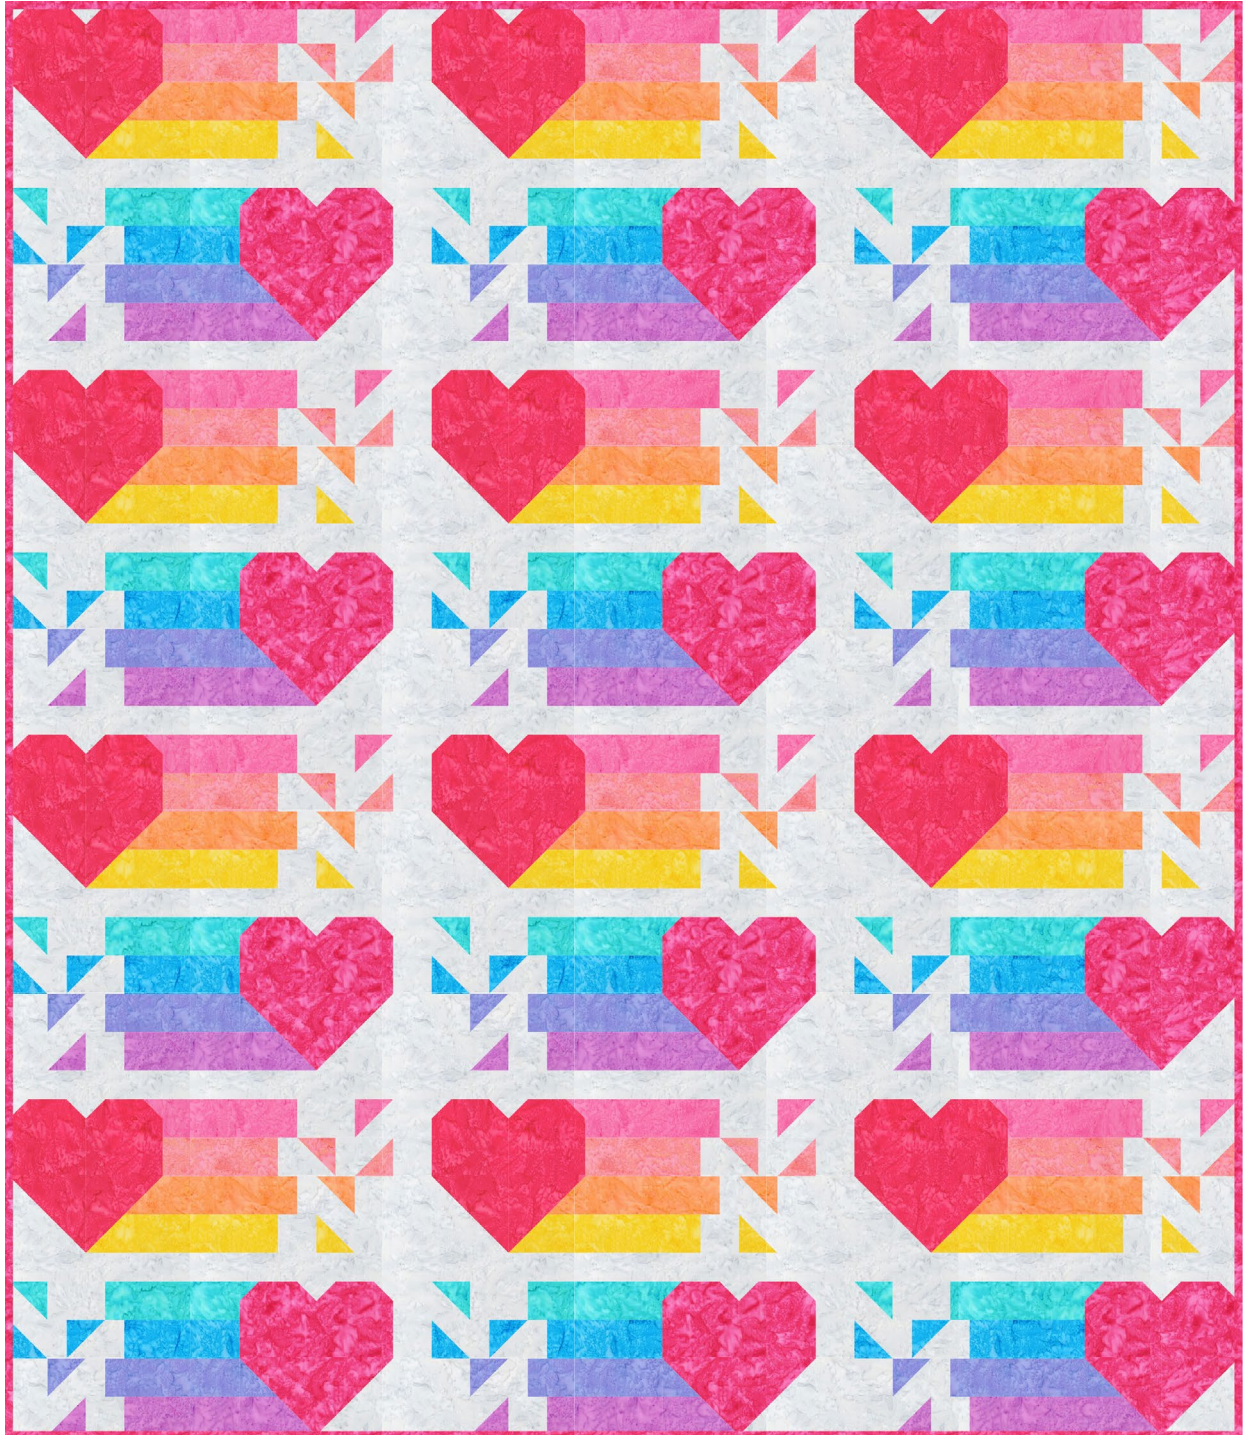

Pattern available for purchase  
from [modernlymorgan.com](http://modernlymorgan.com)

Project Name: **Confetti Hearts**  
Dimensions: **63 1/2" x 75"**  
Designed by Modernly Morgan

PRO14636